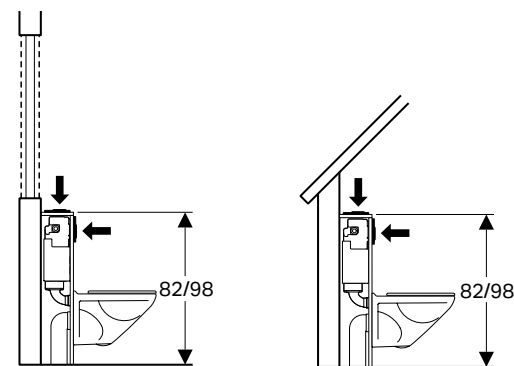

Low-height situations

Solution for low-height installation with element heights 82 / 98 cm. Choose an Omega cistern.