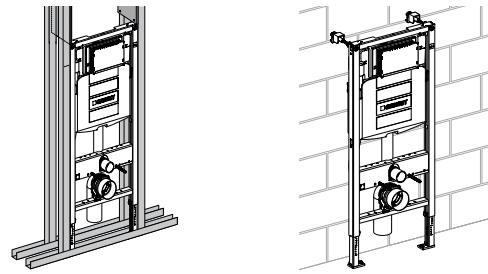

Drywall installation

Geberit Duofix installation elements are suitable for all drywall construction situations with a drywall system. It is possible to create complete room-height prewalls or partition walls.

Whether it be under windows or sloping roofs, in a corner or on a free-standing wall, systems and products from Geberit give you practically unlimited possibilities. Installations behind the wall lend elegance and increased space; part-height prewall installations offer additional storage possibilities.

12 cm wall-thickness

In the wall or in front of the wall. Flushing actuation from the front. Choose either a Sigma 12 cm cistern, an Omega cistern or an Alpha cistern with the included brackets.