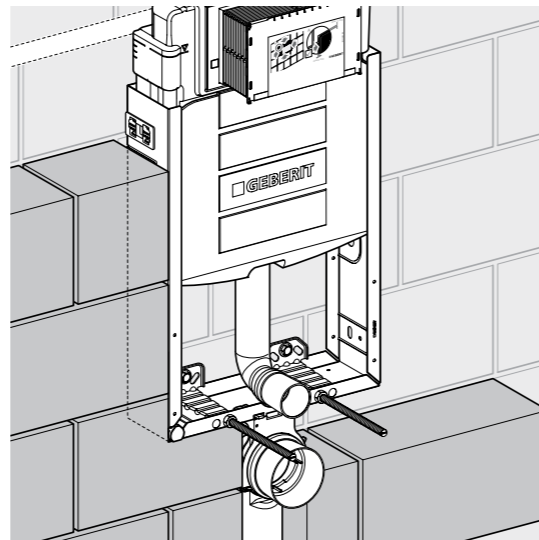

Technical information 22

When do you install which cistern? Find the answers.