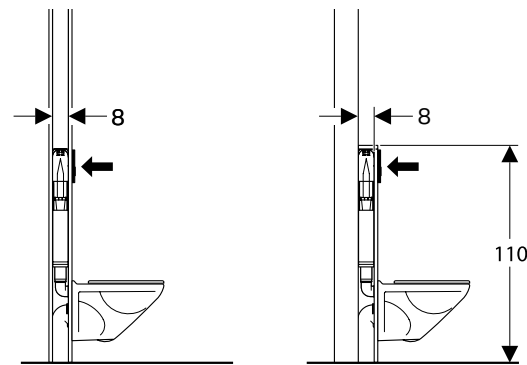

8 cm wall-thickness

Solution for thin wall constructions or for space-saving installation in front of the wall, flush actuation from the front. Choose either a Sigma or an Alpha cistern.