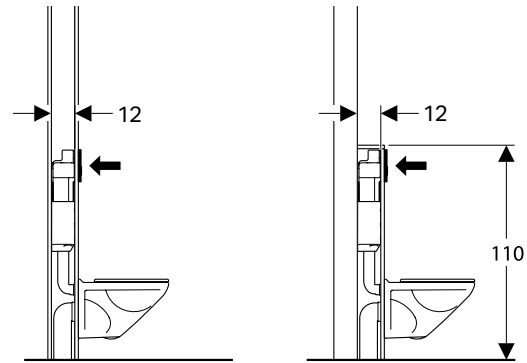

Solid wall installation

Geberit Kombifix installation elements are exclusively suitable for solid construction. They must be fastened in front of or inside a solid wall and then subsequently brick lined.

Drywall installation

Geberit Duofix installation elements are suitable for all drywall construction situations with a drywall system. It is possible to create complete room-height prewalls or partition walls.

Whether it be under windows or sloping roofs, in a corner or on a free-standing wall, systems and products from Geberit give you practically unlimited possibilities. Installations behind the wall lend elegance and increased space; part-height prewall installations offer additional storage possibilities.

12 cm wall-thickness

In the wall or in front of the wall. Flushing actuation from the front. Choose either a Sigma 12 cm cistern, an Omega cistern or an Alpha cistern with the included brackets.

8 cm wall-thickness

Solution for thin wall constructions or for space-saving installation in front of the wall, flush actuation from the front. Choose either a Sigma or an Alpha cistern.

Low-height situations

Solution for low-height installation with element heights 82 / 98 cm. Choose an Omega cistern.

Geberit International Sales AG
CH-8640 Rapperswil
Switzerland

sales@geberit.com

→ www.international.geberit.com