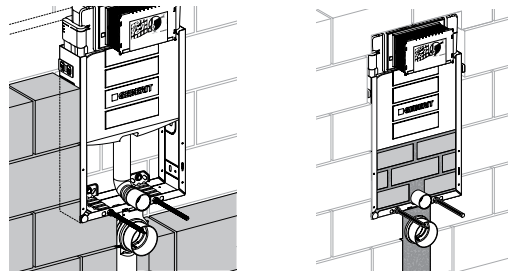

Solid wall installation

Geberit Kombifix installation elements are exclusively suitable for solid construction. They must be fastened in front of or inside a solid wall and then subsequently brick lined.