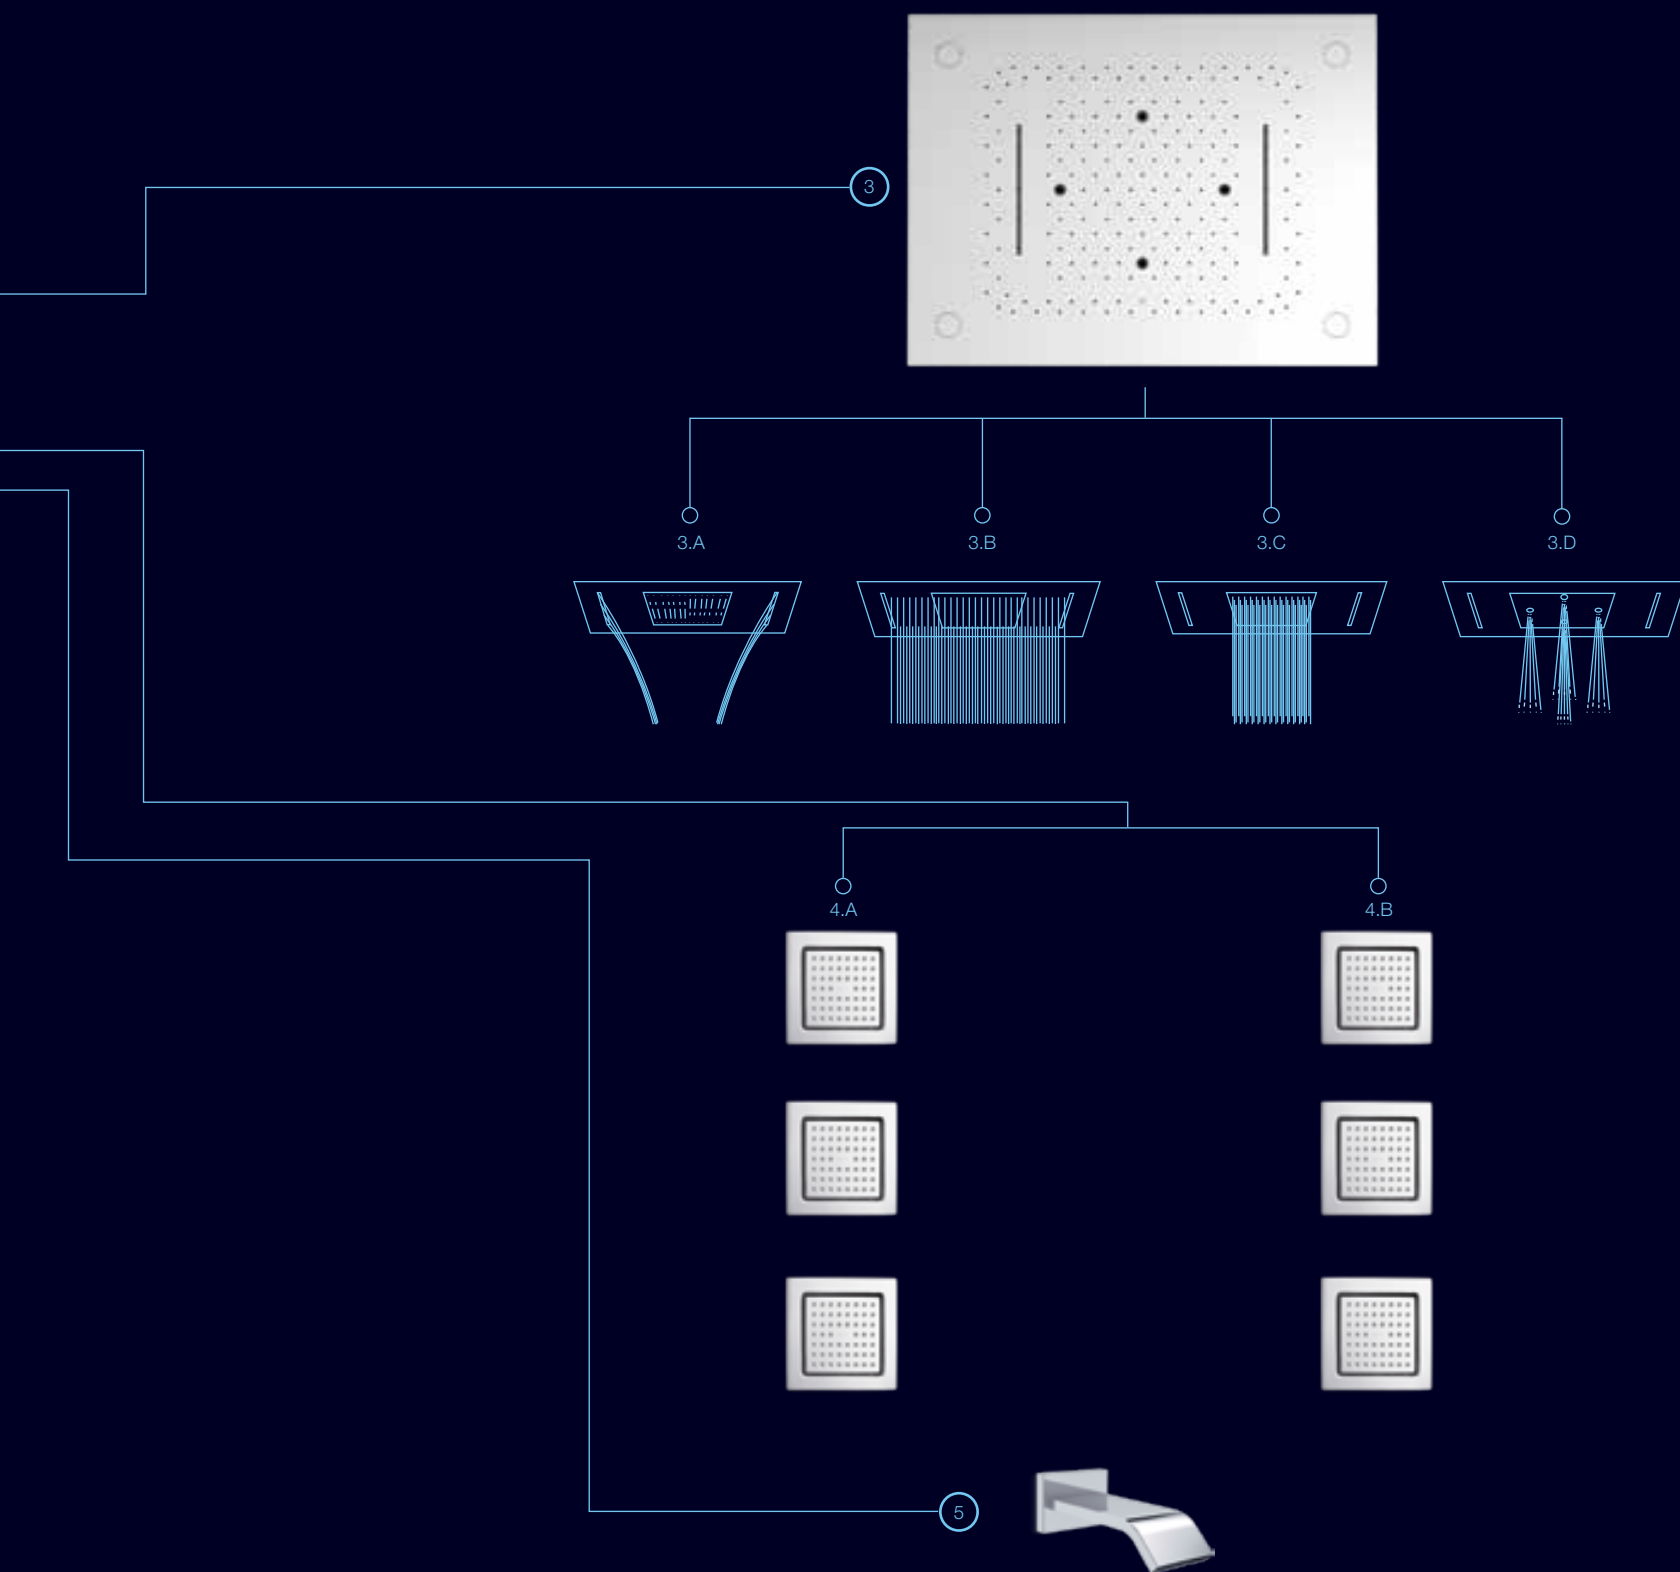

5 | LOURE®

K-14676T-CP
Wall-mount bath spout in
polished chrome

All 4 modes of Large Rainpanel, when run simultaneously, will not offer satisfactory performance
Recommended modes a) A+B+C or B+C+D or any pair with Watertiles