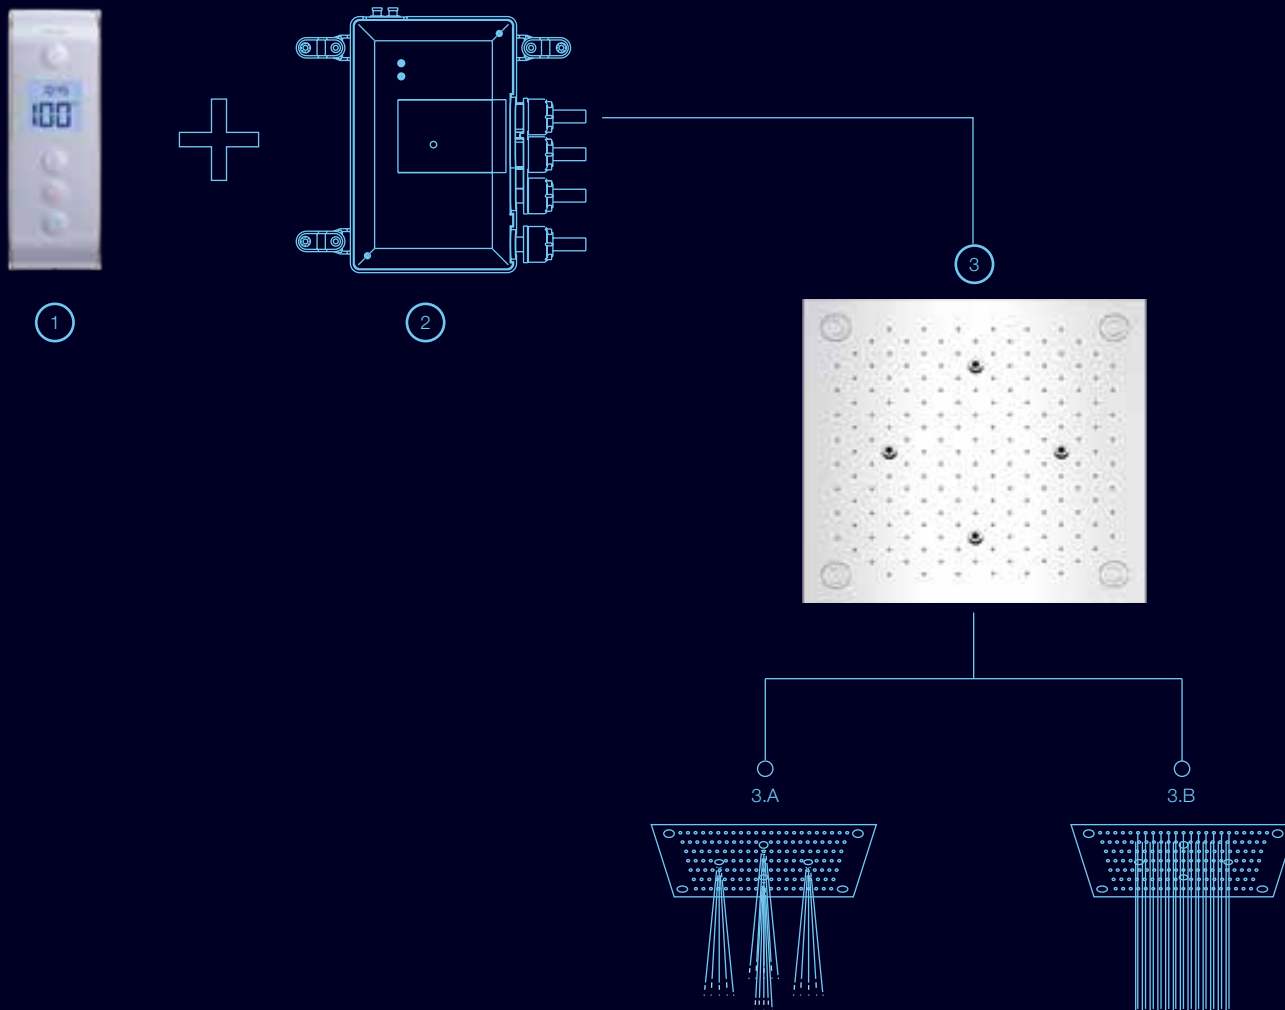

5 | LOURE®

K-14676T-CP
Wall-mount bath spout in
polished chrome

All 4 modes of Large Rainpanel, when run simultaneously, will not offer satisfactory performance
Recommended modes a) A+B+C or B+C+D or any pair with Watertiles

LOURE® | COMBO 2

SMALL RAINPANEL WITH DTV PROMPT™

1 | DTV PROMPT™

K-527D-1CP
Two outlet interface in satin
chrome

2 | DTV PROMPT VALVE

K-528D-K-NA
Digital Thermostatic Valve

3 | LOURE®

K-97167IN-CP
Square multi function
rain panel in polished
chrome