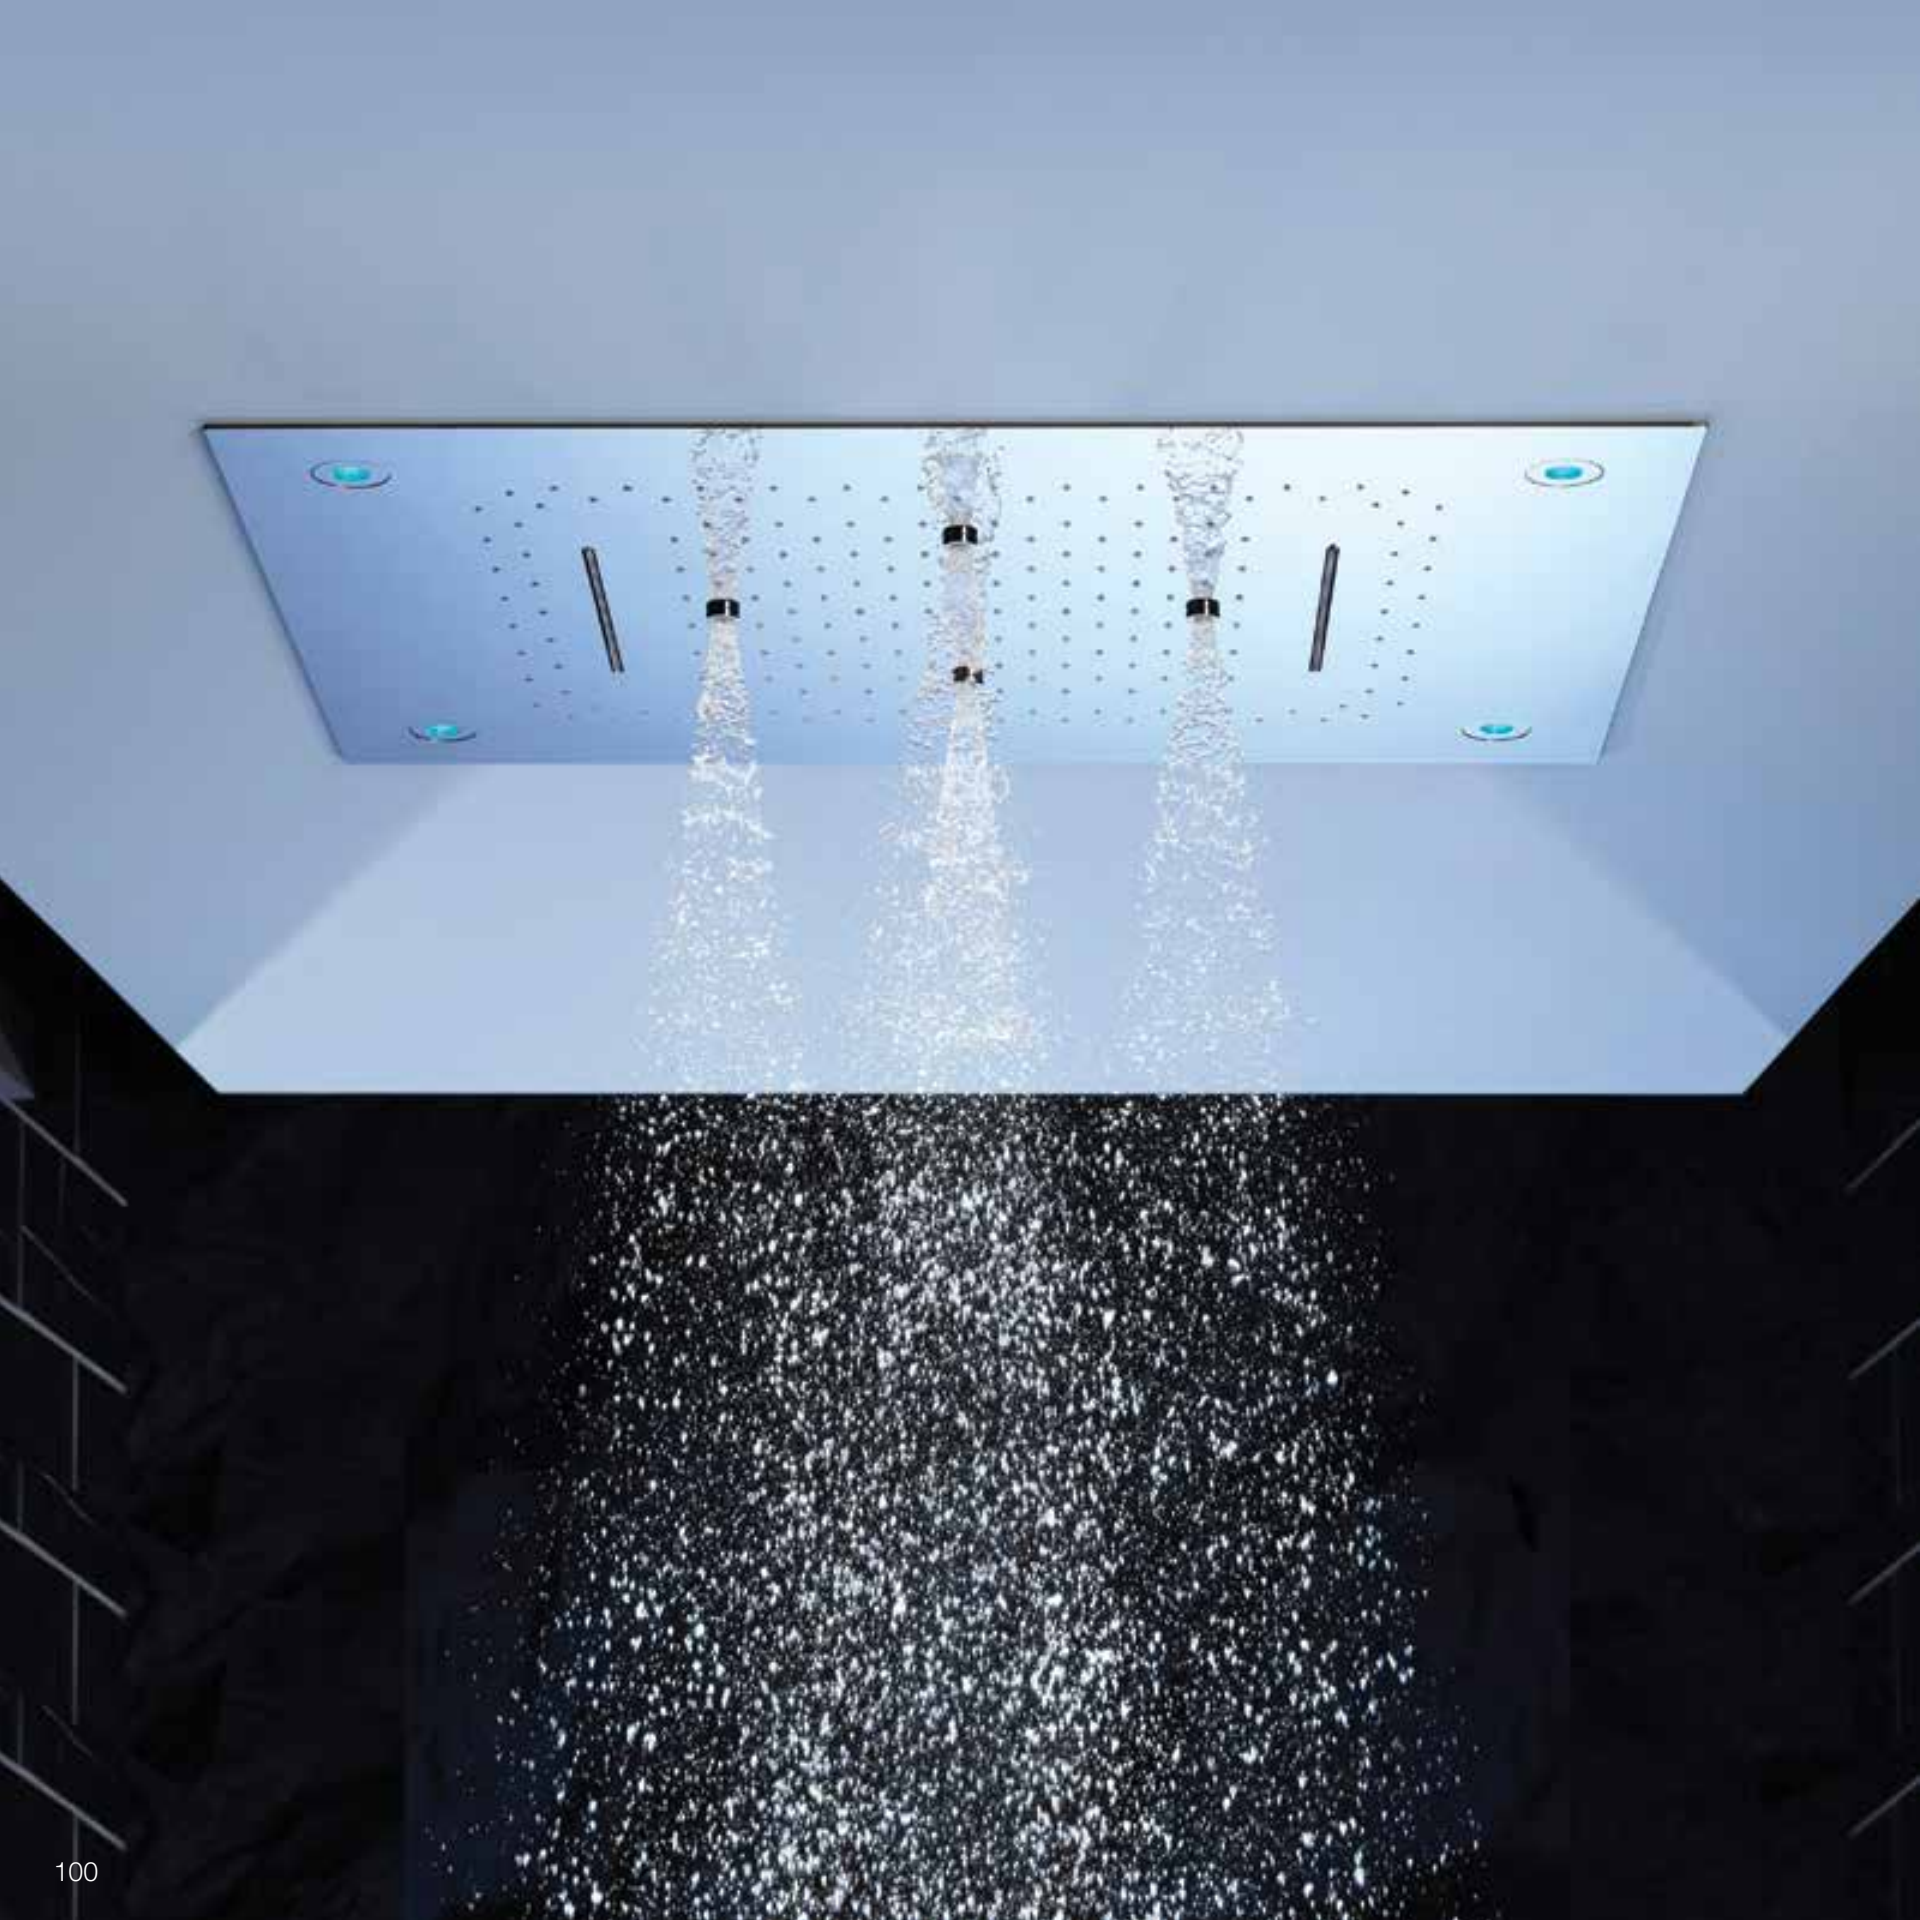

Must Order: Trim only, for use with valve
K-99869T-CP

Beitou™ | K-72830T-L-CP
Wall-mount showerhead in
polished chrome
548mm | 315mm | 70mm

Beitou™ | K-76017T-L-CP
Beitou Rain Panel 500X500
L 500mm | W 500mm

Beitou™ | K-77276T-L-CP
Beitou Rain Panel 600X800
L 800mm | W 600mm

LOURE®

Loure® | K-97168IN-CP
Rectangle multi-function rainpanel in
polished chrome
L 800mm | W 600mm

Loure® | K-97167IN-CP
Square multi-function rainpanel in polished chrome
L 500mm | W 500mm

EFFERVESCENCE TECHNOLOGY

A series of ports, optimally located, distributes champagne-like bubbles that are comprised of the perfect combination of air and water, allowing them to cling to and caress your skin. The result is a sublime, all-encompassing experience.