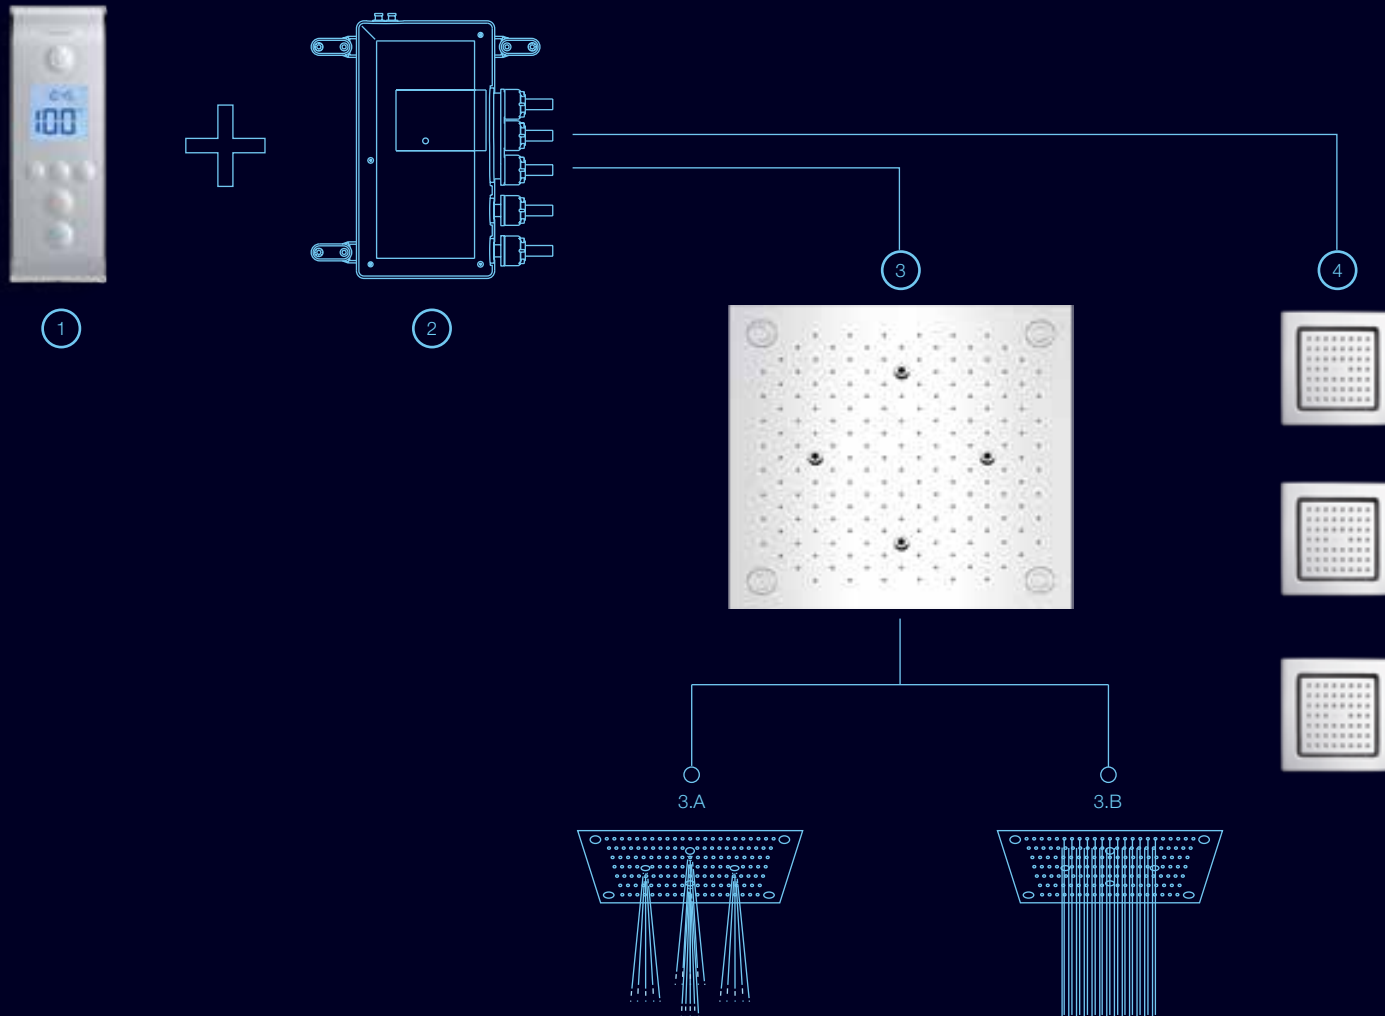

DTV PROMPT™ | COMBO 1

1 | DTV PROMPT™

K-558-1-CP
Three-outlet Digital Interface
in Satin Chrome

2 | DTV THREE PORT VALVE

K-557D-K-NA
Digital Thermostatic Valve

3 | LOURE®

K-97167IN-CP
Square multi function
rain panel in polished
chrome

4 | WATERTILE™

K-8002IN-CP
54-nozzle bodyspray
with soothing spray in
polished chrome