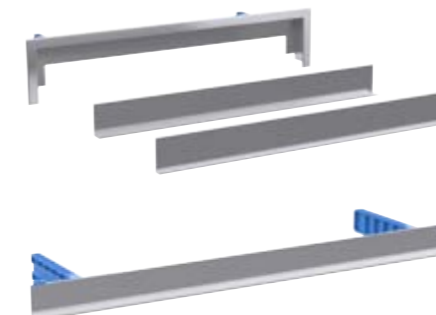

Scope of Delivery

- Straight connector, made of PE-HD, 40 mm
- Protection box cover with integrated outlet sheet
- Fastening material

Four drain cover options for a personal touch, ready to fit set

Bright chrome-plated

Can be tiled according to preference

Scope of Delivery

- Tile-bearing plate
- Hair trap
- Allen key

Article No.: 154.339.00.1
Discription: stainless steel
MRP: ₹8,800

Article No.: 154.338.00.1
Discription: stainless steel
MRP: ₹5,610