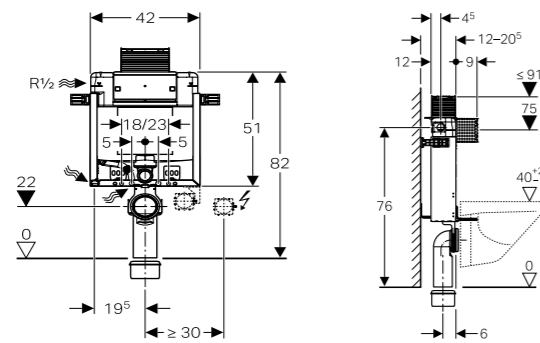

Geberit Omega

Concealed cisterns front or top actuation

109.043.00.1 - Geberit Omega concealed cistern 12 cm, H82

MRP: ₹15,400

Scope of Delivery

- Water supply connection, R 1/2, with integrated angle stop valve and hand wheel
- Protection cover for service opening, can be cut to length
- Flush bend extension dia. 45 mm
- 1 protection plug
- 2 fastening brackets
- Fastening material
- Excluded: Actuator plate

109.050.00.1 - Also available Geberit Omega concealed cistern 12 cm, H98

110.001.00.1 - Geberit Kombifix element for wall-hung WC, H82, with Omega cistern 12 cm

MRP: ₹18,150

Scope of Delivery

- Water supply connection R 1/2" with integrated angle stop valve and hand wheel
- Protection cover for service opening, can be cut to length
- WC connection set, dia. 90 mm
- WC outlet bend, HDPE, dia. 90 mm
- Adapter sleeve, dia. 90/110 mm
- Two protection plugs
- 2 threaded rods M12
- Fastening material
- Excluded: Actuator plate