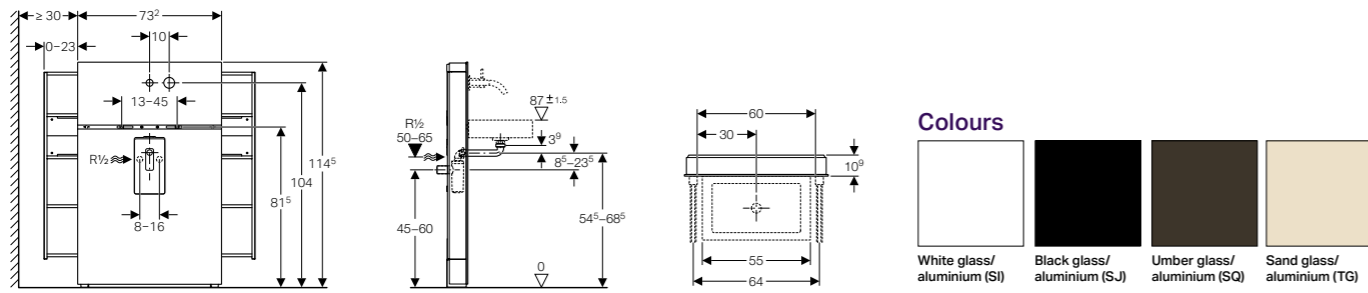

Wall mounted tap

Wall-mounted tap with lever on right, for taps with 10 cm gauge for bore holes