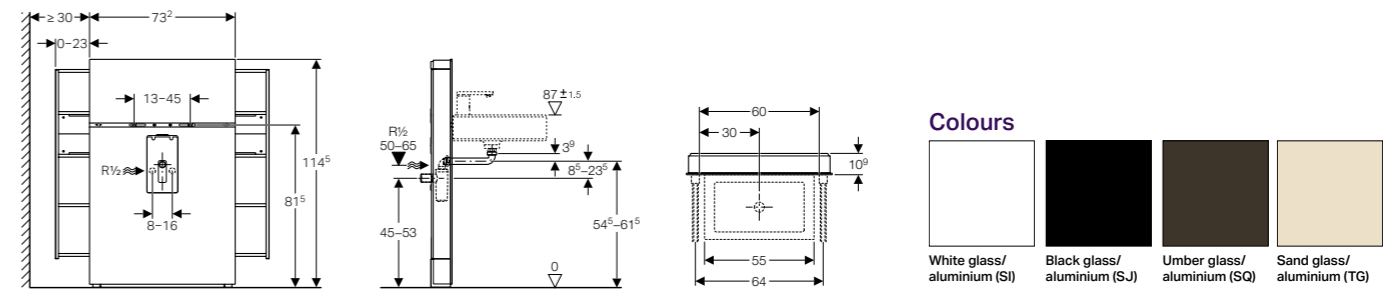

Deck mounted tap

Deck-mounted tap