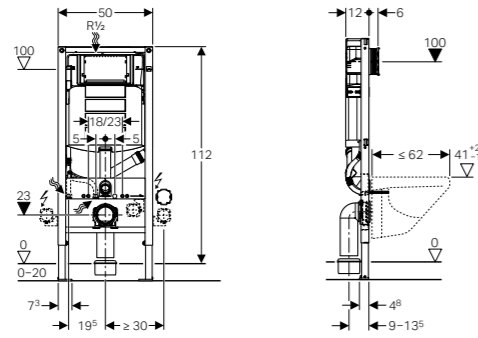

Geberit DuoFresh

Geberit DuoFresh - Mounting elements for corner installation
Duofix element with UP320, with connection for odour
extraction with filtration.

111.370.00.5 - Geberit Duofix element for wall-hung WC, H112, with Sigma cistern 12 cm (UP320),
connection for odour extraction with filtration

MRP: ₹33,390