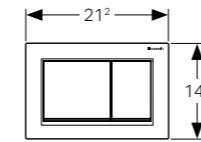

Application Purpose

- For dual flush
- For covering thickness of 24 - 90 mm
- For Geberit Omega concealed cisterns 12 cm

Geberit Omega

Actuator Plates

Omega30

Article No.: 115.080.KH.1
Colour (frame/ring/button): bright chrome/matt chrome/bright chrome
MRP: ₹9,900