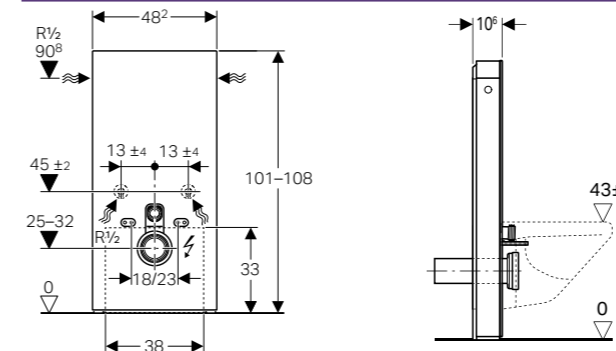

Also available Geberit Monolith Plus sanitary module for wall-hung WC, H114

MRP: ₹168,000

Article No.: 131.231.SI.5
Colour: Geberit Monolith sanitary module for wall-hung WC, 114 cm, white glass

Article No.: 131.231.SJ.5
Colour: Geberit Monolith Plus sanitary module for wall-hung WC, 114 cm, black glass

Article No.: 131.231.SQ.5
Colour: Geberit Monolith Plus sanitary module for wall-hung WC, 114 cm, umber glass

Article No.: 131.231.TG.5
Colour: Geberit Monolith Plus sanitary module for wall-hung WC, 114 cm, sand glass

Also available Geberit Monolith plus sanitary module for floor standing 101 and 114 cm

Accessories

Retrofit-Geberit Monolith Plus/Monolith connection set for floor standing WC

131.082.16.1

MRP: ₹3,125

Scope of Delivery

- WC outlet pipe, PE-HD, $\varnothing 90$ mm
- WC outlet bend, PE-HD, $\varnothing 90$ mm
- Adapter sleeve, PE-HD, $\varnothing 90 / 110$ mm
- Sealing collar EPDM
- Fastening material

Application Purpose

- For connecting floor-standing WC to floor outlet

Retrofit-Geberit Monolith Plus/Monolith S-bend 90/110

131.088.29.1

MRP: ₹9,245

Scope of Delivery

- S-bend, PVC
- WC outlet bend, PE-HD, $\varnothing 90$ mm

Application Purpose

- For connecting wall-hung WC to floor outlet