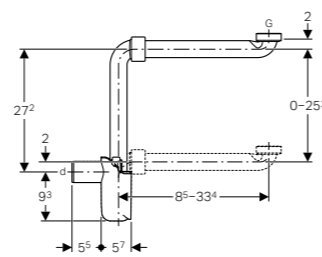

Article No.: 151.117.11.1
Colour: white alpine, 40 mm
MRP: ₹2,900

Scope of Delivery

- Seals
- Connection bend with union nut

Application Purpose

- For space-saving connection of washbasins in bathroom furniture

Pure showering delight

Geberit shower drains