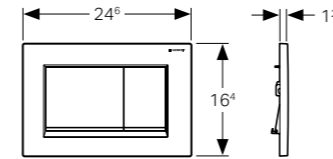

Geberit Sigma Actuator Plates

Sigma30

Article No.: 115.883.KL.1
Colour (frame/ring/button): white/matt chrome/matt chr
MRP: ₹7,000