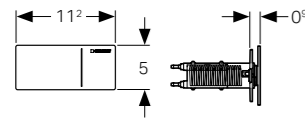

Geberit remote flush actuations

Pneumatic solutions: Type70
(hydro servo technology)

Type70

Article No.: 115.635.SI.1
Colour: white glass
MRP: ₹33,000