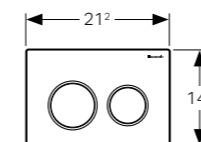

Omega20

Article No.: 115.085.KH.1
Colour (frame/ring/button): bright chrome/matt chrome/bright chrome
MRP: ₹9,900