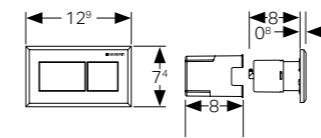

Geberit pneumatic actuator plate

Article No.: 115.932.KA.1
Colour (frame/ring/button): bright chrome/matt chrome
MRP: ₹5,990