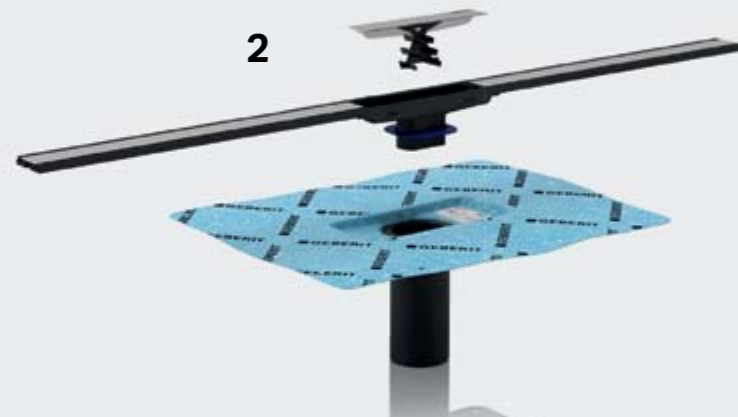

2
Geberit shower channels CleanLine.
Our solution for elegant designer lines in the floor.