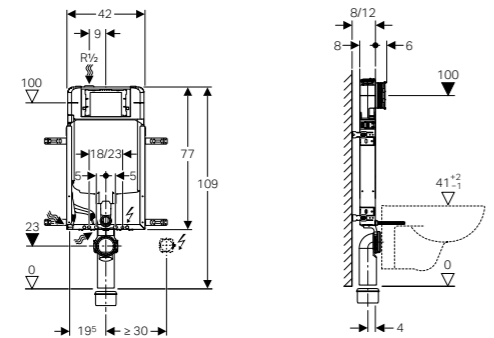

Scope of Delivery

- Water supply connection R 1/2, compatible with MeplaFix, with integrated angle stop valve and hand wheel
- Protection box for service opening
- 4 fixing brackets
- Connection set for WC, $\varnothing$ 90 mm
- Connection bend 90° made of PE-HD, $\varnothing$ 90 mm
- Adapter socket made of PE-HD, $\varnothing$ 90 / 110 mm
- 2 protection plugs
- 2 threaded rods M12
- Fastening material

Kombifix mounting element for wall hung WC front operated for actuator plates "Sigma80, Sigma70, Sigma60, Sigma50, , Sigma30, Sigma20, Sigma01".

110.350.00.5 - Also available Geberit Kombifix element for wall-hung WC, H108, with Sigma cistern 12 cm (UP320)

MRP: ₹14,575

111.796.00.1 - Geberit Duofix element for wall-hung WC, H114, with Sigma cistern 8 cm

MRP: ₹24,830