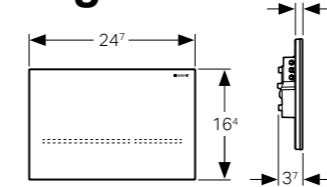

Geberit Sigma Actuator Plates

Sigma80

Article No.: 116.092.SG.1
Colour: black glass
MRP: ₹82,000