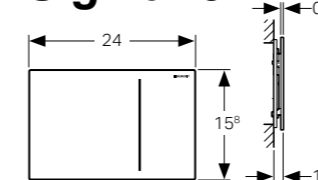

Sigma70

Article No.: 115.625.SI.1
Colour: white glass
MRP: ₹29,500