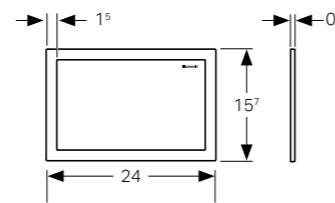

Article No.: 115.641.GH.1
MRP: ₹10,500

Article No.: 115.641.21.1
MRP: ₹10,500