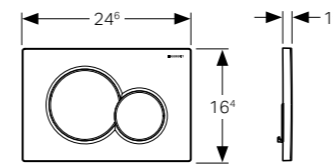

Sigma01

Article No.: 115.770.11.5
Colour: white alpine
MRP: ₹4,400