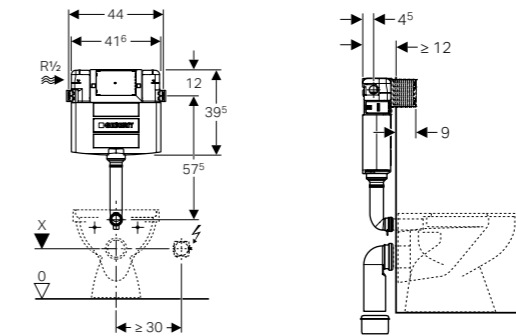

- Water supply connection, R 1/2, with integrated angle stop valve and hand wheel
- Protection cover for service opening, can be cut to length
- Two protection plugs
- WC connection set, dia. 90 mm
- WC outlet bend, HDPE, dia. 90 mm
- Adapter sleeve, dia. 90/110 mm
- 2 threaded rods M12
- Fastening material
- Excluded: Actuator plate

111.030.00.1 - Also available Geberit Duofix element for wall-hung WC, H98, with Omega cistern 12 cm

111.815.00.1 - Wall anchoring set to be ordered separately with Geberit Duofix Omega

MRP: ₹2,035

Geberit Omega

Concealed cisterns front actuation

109.060.00.1 - Geberit Omega concealed cistern 12 cm, H106 cm

MRP: ₹17,000

Scope of Delivery

- Water supply connection, R 1/2, compatible with MeplaFix, with integrated angle stop valve and hand wheel
- Connection set for WC, \varnothing 90 mm
- WC outlet bend, HDPE, \varnothing 90 mm / 110 mm
- Protection box for service opening
- Two protection plugs
- 2 fastening brackets
- Fastening material