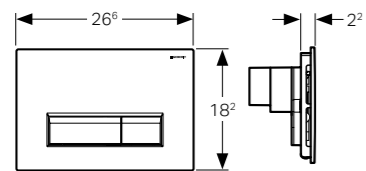

Actuator plate Sigma40 for Geberit DuoFresh

Article No.: 115.600.KQ.1
Colour: white / aluminium brushed
MRP: ₹34,410