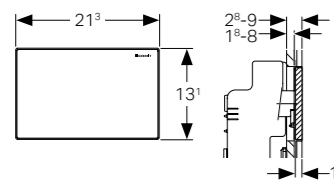

Geberit Cover plate (access plate) for Type01, Type10 & Type70, Sigma Range