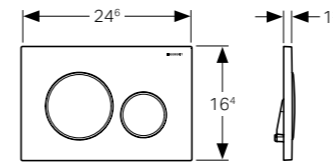

Sigma20

Article No.: 115.882.KH.1
Colour (frame/ring/button): bright chrome/matt chrome/bright chrome
MRP: ₹10,615