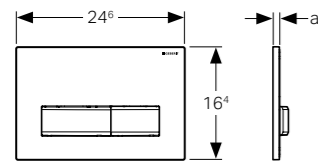

Sigma50

Article No.: 115.788.11.5
Colour: white alpine
MRP: ₹16,105