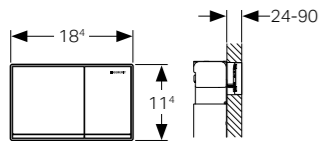

Omega60

Article No.: 115.081.Sl.1
Colour: glass white
MRP: ₹29,150