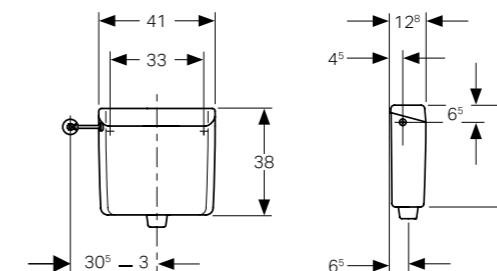

MRP: ₹8,360

Scope of Delivery

- Flush bend 38 x 5.2 cm, dia. 50/44 mm
- Fastening material
- Excluded: Angle stop valve R 1/2"

Application Purpose

- For installation behind the wall or in furniture
- For pneumatic remote flush actuation
- For thin walls with max. 70 mm thickness in combination with floor mounted WC