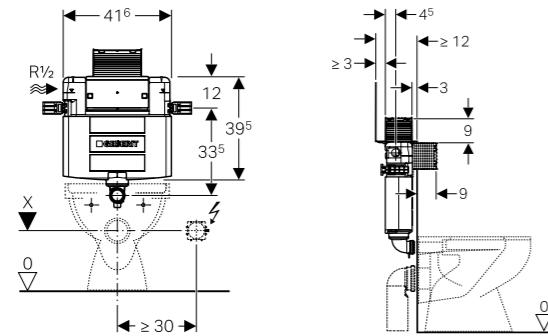

Scope of Delivery for Sigma actuator plate range

- Mounting frame
- 2 distance bolts
- 2 actuator rods

Application Purpose for Sigma actuator plate range

- For dual flush
- For front actuation
- For use with Sigma concealed cistern 12 cm (UP320)
- For use with Sigma concealed cistern 8 cm (UP720, UP700)

Geberit Omega

Concealed cisterns front or top actuation

109.043.00.1 - Geberit Omega concealed cistern 12 cm, H82

MRP: ₹15,400

Scope of Delivery

- Water supply connection, R 1/2, with integrated angle stop valve and hand wheel
- Protection cover for service opening, can be cut to length
- Flush bend extension dia. 45 mm
- 1 protection plug
- 2 fastening brackets
- Fastening material
- Excluded: Actuator plate