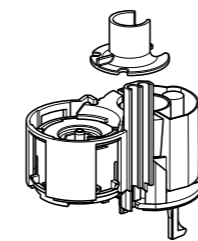

*To be ordered for UP720 concealed cistern **109.791.00.1** & **110.792.00.1** in 8 cm thickness.

123.136.11.1 - Geberit exposed cistern type 123, for pneumatic actuation

MRP: ₹8,360