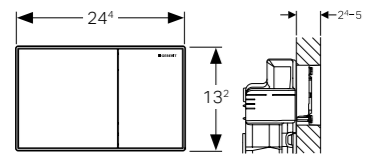

Geberit Sigma Actuator Plates

Sigma60

Article No.: 115.640.GH.1
Colour: brushed chrome
MRP: ₹38,045