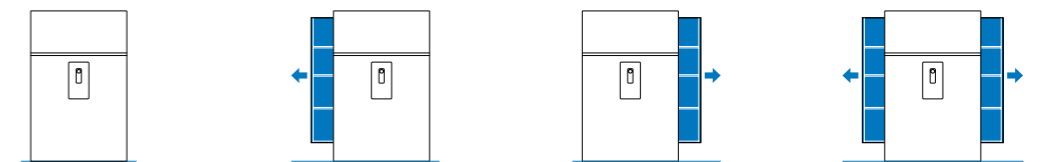

Colour	No drawers	Left-side drawer	Right-side drawer	Drawers on left and right sides
white	131.051.SI.1	131.048.SI.1	131.049.SI.1	131.050.SI.1
black	131.051.SJ.1	131.048.SJ.1	131.049.SJ.1	131.050.SJ.1
umber	131.051.SQ.1	131.048.SQ.1	131.049.SQ.1	131.050.SQ.1
sand	131.051.TG.1	131.048.TG.1	131.049.TG.1	131.050.TG.1
	MRP: ₹157,500	MRP: ₹186,500	MRP: ₹186,500	MRP: ₹215,000

Characteristics

- Connection to drinking water supply integrated
- Trap with infinitely height-adjustable inlet pipe integrated
- Waste plug infinitely height-adjustable
- Integrated fastening rail for fastening washbasins and double towel rail
- Sanitary module with front cladding made of toughened safety glass (ESG) and lateral cladding made of brushed aluminium
- Wall inlet connection height: 45 - 60 cm from finished floor
- Water supply connection height: 50 - 65 cm from finished floor
- Distance from element centre to angle stop valve 4 - 8 cm
- Trap, hidden
- Washbasin installation height: 82 cm from finished floor
- Washbasin fastening distance 13 - 31 cm, enlargeable to 45 cm
- Drawers that can be pulled out at the sides, with mechanical opening support

Scope of Delivery

- Washbasin element with front and side cladding
- Fastening material for solid wall
- 2 extensions (left and right) with telescopic slide
- 2 angle stop valves R 1/2"
- Washbasin trap with outlet pipe and union nut G 1-1/4
- 2 outlet pipes (dia. 32 mm and dia. 40 mm)
- Set of seals
- Cover profile for fastening rail
- Extension to valve