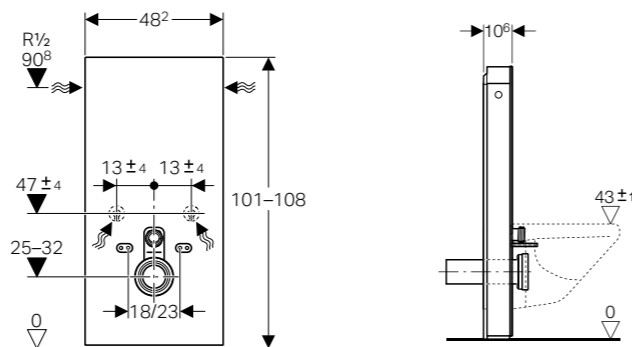

Geberit Monolith sanitary module for wall-hung WC, H101

Characteristics

- Dual flush
- Compensation of dimensional tolerances possible
- Front cladding made of glass (ESG)
- Fastening height WC ceramic appliance 35 ± 1 cm
- Cistern fully insulated against condensation
- Side cladding made of aluminium brushed
- Self-supporting
- Adjustable flush volume
- Water supply connection, bottom
- Water supply connection on the left/right possible

Scope of Delivery

- Water supply connection set with 2 angle stop valves, 1/2"
- Flush bend extension 160 mm
- Sleeve made of EPDM, $\varnothing 44 / 55$ mm
- Straight connector made of PE-HD, $\varnothing 90$ mm
- Adapter socket made of PE-HD, $\varnothing 90 / 110$ mm
- 2 threaded rods M12
- Sound insulation set
- Fastening material

Also available Geberit Monolith sanitary module for wall-hung WC, H114

MRP: ₹96,000

Article No.: 131.031.SI.5
Colour: Geberit Monolith sanitary module for wall-hung WC, 114 cm, white glass

Article No.: 131.031.SJ.5
Colour: Geberit Monolith sanitary module for wall-hung WC, 114 cm, black glass

Article No.: 131.031.SQ.5
Colour: Geberit Monolith sanitary module for wall-hung WC, 114 cm, umber glass

Article No.: 131.031.TG.5
Colour: Geberit Monolith sanitary module for wall-hung WC, 114 cm, sand glass

Also available Geberit Monolith sanitary module for floor standing WC, H114