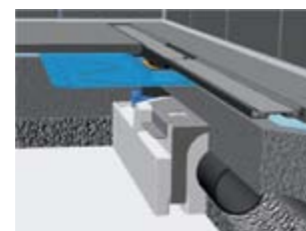

Significantly easier installation

Geberit shower channels CleanLine have a twopiece design: a collector surface in stainless steel forms the visible part. Below that is a central trap that is mounted exactly like a floor drain. Thanks to the sealing foil injected at the factory, this is firmly connected to the drain and ensures maximum tightness.