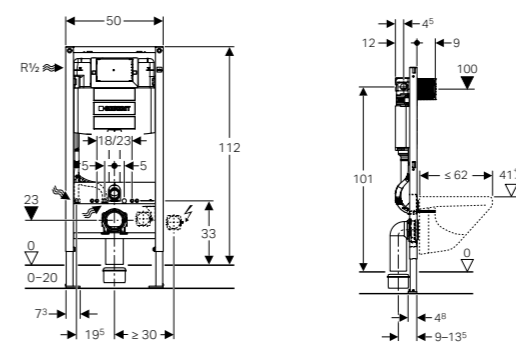

110.020.00.1 - Geberit Kombifix element for wall hung WC , H106 cm with Omega cistern 12 cm

MRP: ₹21,000

Scope of Delivery

- Water supply connection, R 1/2, compatible with MeplaFix, with integrated angle stop valve and hand wheel
- Protection box for service opening
- Connection set for WC, \varnothing 90 mm
- WC outlet bend, PE-HD, \varnothing 90 mm
- Adapter sleeve, PE-HD, \varnothing 90 / 110 mm
- Filling segment
- Two protection plugs
- Acoustic insulation set
- 2 threaded rods M12
- Fastening material

111.060.00.1 - Geberit Duofix element for wall-hung WC, H112 cm with Omega cistern 12 cm

MRP: ₹25,000

Scope of Delivery

- Water supply connection, R 1/2, compatible with MeplaFix, with integrated angle stop valve and hand wheel
- Protection box for service opening
- Two protection plugs
- Connection set for WC, \varnothing 90 mm
- WC outlet bend, PE-HD, \varnothing 90 mm
- Adapter sleeve, PE-HD, \varnothing 90 / 110 mm
- 2 threaded rods M12
- Fastening material