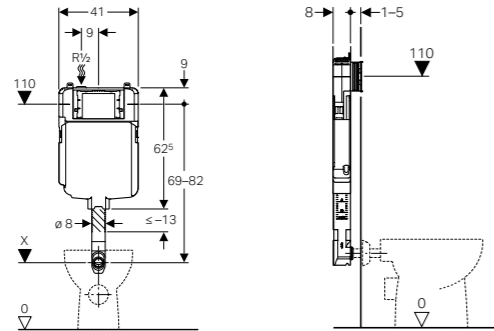

Geberit Sigma Concealed cistern

109.791.00.1 - Geberit Sigma concealed cistern 8 cm, 6/3 litres

MRP: ₹13,900

Scope of Delivery

- Water supply connection R 1/2, compatible with MeplaFix, with integrated angle stop valve and hand wheel
- Protection box for service opening
- Flush bend with recess shells
- Flush bend extension, $\varnothing$ 45 mm
- Protection plug
- 2 slotted flat irons
- Fastening material

Concealed cistern, dual flush front operated for actuator plates "Sigma80, Sigma70, Sigma60, Sigma50, Sigma30, Sigma20, Sigma01".

109.300.00.5 - Also available Geberit Sigma concealed cistern 12 cm, front actuation (UP320)

MRP: ₹13,235

110.792.00.1 - Geberit Kombifix element for wall-hung WC, H109, with Sigma cistern 8 cm

MRP: ₹15,840