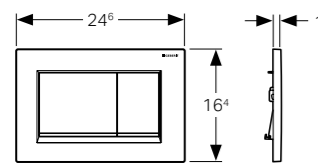

Sigma30

Article No.: 115.883.KH.1
Colour (frame/ring/button): bright chrome/matt chrome/bright chrome
MRP: ₹7,550