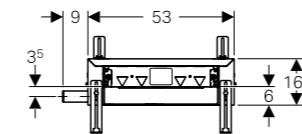

Geberit kombifix element for shower, with wall drained 40, low construction height

Material: steel
Discharge rate: 0.4l/s
Depth of water seal: 30 mm
Article No.: 457.536.00.1
MRP: ₹26,400

Scope of Delivery

- Straight connector, made of PE-HD, 40 mm
- Protection box cover with integrated outlet sheet
- Fastening material