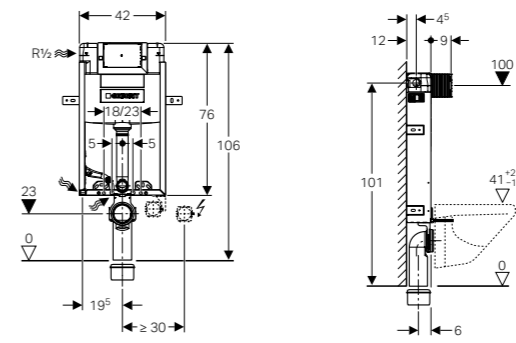

- Water supply connection, R 1/2, with integrated angle stop valve and hand wheel
- Protection cover for service opening, can be cut to length
- Two protection plugs
- WC connection set, dia. 90 mm
- WC outlet bend, HDPE, dia. 90 mm
- Adapter sleeve, dia. 90/110 mm
- 2 threaded rods M12
- Fastening material
- Excluded: Actuator plate

Concealed cisterns front actuation

109.060.00.1 - Geberit Omega concealed cistern 12 cm, H106 cm

MRP: ₹17,000

Scope of Delivery

- Water supply connection, R 1/2, compatible with MeplaFix, with integrated angle stop valve and hand wheel
- Connection set for WC, \varnothing 90 mm
- WC outlet bend, HDPE, \varnothing 90 mm / 110 mm
- Protection box for service opening
- Two protection plugs
- 2 fastening brackets
- Fastening material

110.020.00.1 - Geberit Kombifix element for wall hung WC , H106 cm with Omega cistern 12 cm

MRP: ₹21,000

Scope of Delivery

- Water supply connection, R 1/2, compatible with MeplaFix, with integrated angle stop valve and hand wheel
- Protection box for service opening
- Connection set for WC, \varnothing 90 mm
- WC outlet bend, PE-HD, \varnothing 90 mm
- Adapter sleeve, PE-HD, \varnothing 90 / 110 mm
- Filling segment
- Two protection plugs
- Acoustic insulation set
- 2 threaded rods M12
- Fastening material

111.060.00.1 - Geberit Duofix element for wall-hung WC, H112 cm with Omega cistern 12 cm

MRP: ₹25,000

Scope of Delivery

- Water supply connection, R 1/2, compatible with MeplaFix, with integrated angle stop valve and hand wheel
- Protection box for service opening
- Two protection plugs
- Connection set for WC, \varnothing 90 mm
- WC outlet bend, PE-HD, \varnothing 90 mm
- Adapter sleeve, PE-HD, \varnothing 90 / 110 mm
- 2 threaded rods M12
- Fastening material