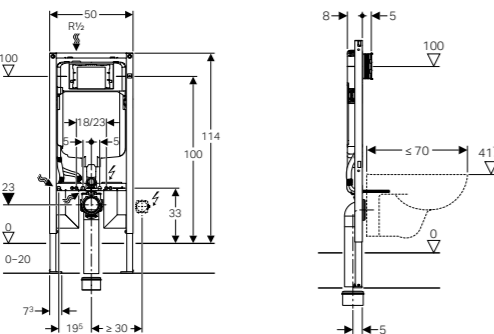

Scope of Delivery

- Water supply connection R 1/2, compatible with MeplaFix, with integrated angle stop valve and hand wheel
- Protection box for service opening
- 2 wall anchorings
- Connection set for WC, $\varnothing$ 90 mm
- Connection bend 90° made of PE-HD, $\varnothing$ 90 mm
- Adapter socket made of PE-HD, $\varnothing$ 90 / 110 mm
- 2 protection plugs
- 2 threaded rods M12
- Fastening material

Duofix mounting element for wall hung WC front operated for actuator plates "Sigma80, Sigma70, Sigma60, Sigma50, Sigma30, Sigma20, Sigma01".

111.300.00.5 - Also available Geberit Duofix element for wall-hung WC, H112, with Sigma cistern 12 cm

MRP: ₹29,700

111.815.00.1 - Wall anchoring set to be ordered separately with Geberit Duofix Sigma (13.5 - 20 cm)

MRP: ₹2,035

111.013.00.1 - Wall anchoring set to be ordered separately with Geberit Duofix Sigma (9 - 11 cm)

MRP: ₹1,500

Geberit Sigma Actuator Plates

Sigma80

Article No.: 116.092.SG.1
Colour: black glass
MRP: ₹82,000

Article No.: 116.092.SM.1
Colour: glass reflective
MRP: ₹82,000

Article No.: 115.861.00.1
Installation set for Geberit WC flush control, electronic to be ordered with Sigma80
MRP: ₹6,500

Characteristics

- Actuator plate made of glass, interlockable
- Manual, touchless actuation
- Actuator buttons identifiable by light bars
- Button illumination can be set in five colours
- Electrical power supply via power supply unit
- Button illumination activated when approached

Scope of Delivery

- Actuator plate Sigma80
- Mounting frame
- Support block with servomotor and lifting device, pre-mounted
- Actuator rod
- Fastening material

Product Details

Operating voltage	4.1 V DC
Nominal voltage	85 - 240 V AC
Mains frequency	50 - 60 Hz
Protection degree	IP 45

Also available for Sigma 12 cm cisterns

Sigma70

Article No.: 115.625.SI.1
Colour: white glass
MRP: ₹29,500

Article No.: 115.625.00.1
Colour: customer specific
MRP: ₹26,500

Article No.: 115.625.FW.1
Colour: stainless steel brushed
MRP: ₹34,000

Article No.: 115.625.SQ.1
Colour: amber glass
MRP: ₹29,500

Characteristics

- Front actuation
- Lifting mechanism, low-noise
- Hydraulic servo lifter for minimum actuation forces
- Flush actuation pneumatic
- Can be installed without tools

Scope of Delivery

- Hydraulic servo lifter
- Water supply connection set
- Protection plate
- Mounting frame
- 2 distance bolts
- Assembly parts

Also available for Sigma 12 cm cisterns