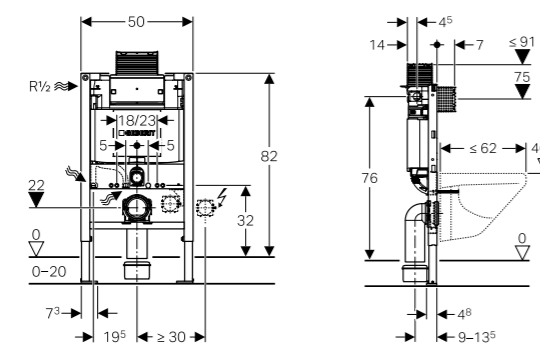

Scope of Delivery

- Water supply connection, R 1/2, with integrated angle stop valve and hand wheel
- Protection cover for service opening, can be cut to length
- Two protection plugs
- WC connection set, dia. 90 mm
- WC outlet bend, HDPE, dia. 90 mm
- Adapter sleeve, dia. 90/110 mm
- 2 threaded rods M12
- Fastening material
- Excluded: Actuator plate

111.030.00.1 - Also available Geberit Duofix element for wall-hung WC, H98, with Omega cistern 12 cm

111.815.00.1 - Wall anchoring set to be ordered separately with Geberit Duofix Omega

MRP: ₹2,035