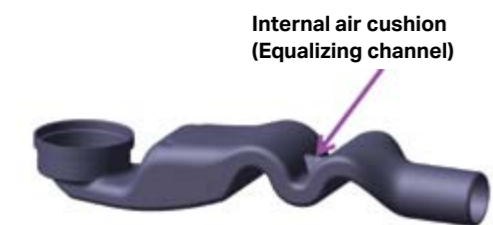

State of the art within plumbing technology (patented air cushion) for shower channel CleanLine and floor drain