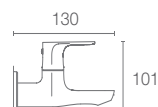

ALEO™ | K-20073IN-4-CP

1-way bib tap in polished chrome

ALEO™ | K-20075IN-4-CP

2-way bib tap in polished chrome

SYMBOL™ | K-11792IN-4-CP

In-line stop valve trim (both G12.7mm and G19mm) in polished chrome

French Gold
AF
Brushed Nickel
BN