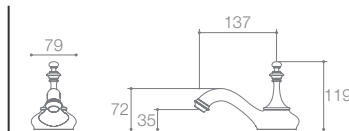

Tea design widespread basin faucet in polished chrome

ARTIFACTS™ | K-72759T-CP