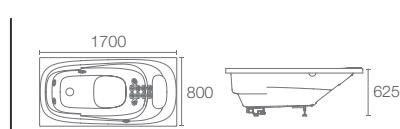

KARESS™ | K-76442IN-NW-0

Drop-in acrylic whirlpool and back massage