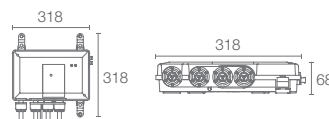

DTV+™
6-Port Digital
Thermostatic Valve
K-682W-K-NA

DTV+™
25' (7.62 m) Data
Cable K-97172-NA

DTV PROMPT™ | K-528D-K-NA

Valve

Must Order: Requires DTV Prompt™ interface
K-527D-1CP (Sold separately)

GO DIGITAL