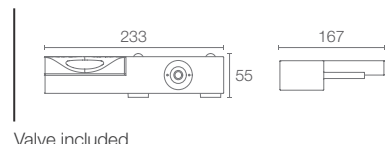

BEITOU™ | K-99856IN-4-CP

Single-handle basin faucet in polished chrome

BEITOU™ | K-99858IN-4-CP

Single-handle tall basin faucet in polished chrome

BEITOU™ | K-99876IN-4ND-CP

Single-handle wall-mount basin faucet in polished chrome