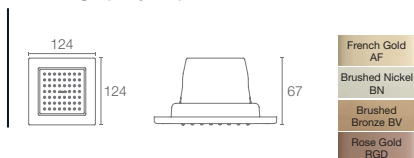

WATERTILE™

WaterTile™ body sprays and showerheads have created a whole new standard for performance. The 22-nozzle models deliver a high-volume, incredibly stimulating spray, while the 54-nozzle models create soothing hydrotherapy. The fully adjustable sprayface pivots to accommodate your needs.

Square 54-nozzle body spray with soothing spray in polished chrome