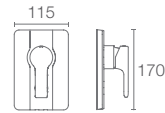

Recessed shower faucet trim with lever handle in polished chrome

French Gold
AF

Must Order: Trim only, for use with valve K-880IN-CP