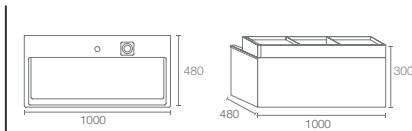

Dimensions: 1000 x 480 x 300