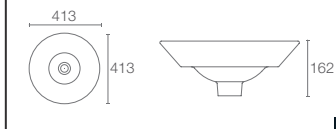

Depth: 111mm

Must Order: K-75823IN-CP bottle trap 350mm