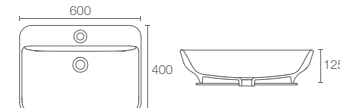

Depth: 123mm

Must order: K-24740IN-0
Ceramic drain w/o overflow