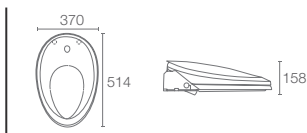

Electronic seat cover with bidet functionality and remote