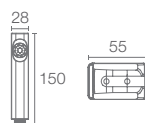

LUXE™ | K-77364IN-CP

Health faucet in polished chrome