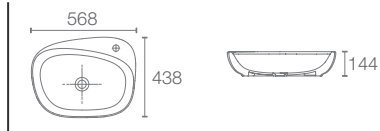

RIBANA | K-77065IN-0

Vessel basin with single faucet hole in white

Depth: 129mm

Must Order: K-24740IN-0 and K-75823IN-CP
drain and bottle trap 350mm

KANKARA™ | K-76600IN-1-0

Vessel basin with single faucet hole in white