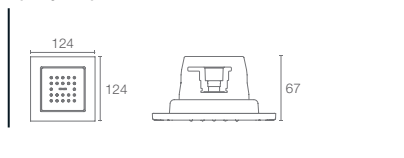

22-nozzle body spray with stimulating spray in polished chrome

WATERTILE™ | K-8014IN-CP