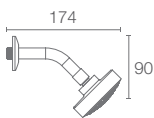

Showerhead with shower arm and escutcheon in polished chrome

RAIN DUET™ | K-23657IN-CP