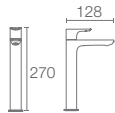

ALEO™ | K-5683IN-4ND-CP

Wall-mount basin faucet trim in polished chrome