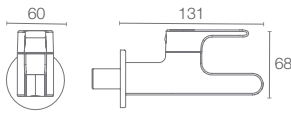

French Gold
AF