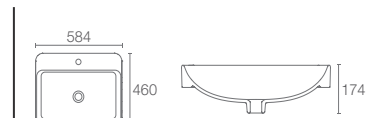

Depth: 108mm

NEW
MODERN LIFE | K-77762T-0

Vessel basin without faucet hole in white

Depth: 130mm

NEW
FOREFRONT™ | K-2660IN-8-0

Vessel basin with 3 faucet hole in white

Depth: 152mm

Must Order: (K-75823IN-CP)
bottle trap 350mm