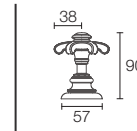

ARTIFACTS™ | K-98068T-9M-CP