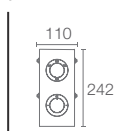

Recessed thermostatic 3-way trim in polished chrome

Must Order: Trim only, for use with valve K-99870T-CP