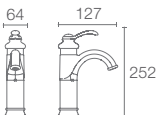

FAIRFAX™ | K-10243IN-4FP-CP

Recessed bath and shower faucet trim with lever handle in polished chrome