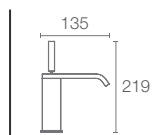

NEW

Single-control basin faucet in polished chrome