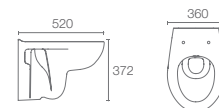

REACH™

K-72987IN-SR-0
with W/Sc Slim Seat

K-72987IN-S-0
with Quiet-Close™

Wall-hung toilet seat cover in white

P-trap 205mm

Must Order: Plastic outlet
connector (K-1046327-S)