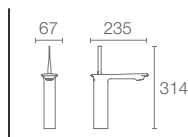

Tall single-control basin faucet in polished chrome

STANCE® | K-9106IN-4ND-CP