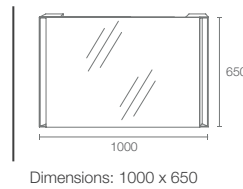

1000mm mirror