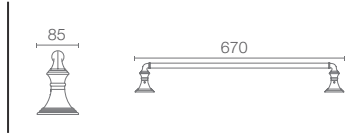

610mm towel bar in polished chrome

DEVONSHIRE™ | K-10557-CP