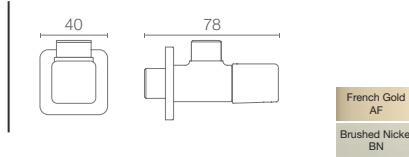

COMPLEMENTARY™ | K-80158IN-9-CP

Angle valve in polished chrome