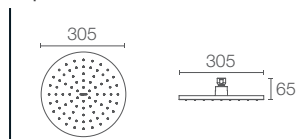

RAIN SHOWERHEAD

K-15992T-CL-CP

305mm round Katalyst™ air showerhead in polished chrome

Must Order: Wall/ceiling-mount shower arm in polished chrome (K-16346IN-CP/ K-16347IN-CP/ K-11623IN-CP)