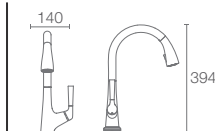

Pull-down kitchen faucet in vibrant stainless steel

EVOKE™ | K-13963T-C4-VS

Kitchen faucet in vibrant stainless steel