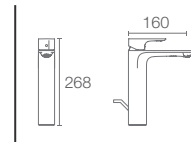

K-72298IN-4-CP
with drain

K-72298IN-4ND-CP
without drain

Tall basin faucet in polished chrome