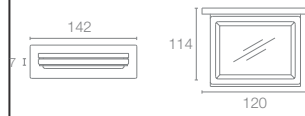

Square soap dish glass in polished chrome

COMPLEMENTARY | K-25070IN-CP