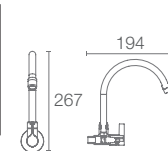

Wall-mount kitchen faucet cold only in polished chrome

KUMIN™ | K-99482IN-4-CP