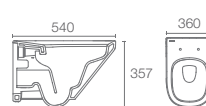

REVE™ | K-5053IN-SR-0

Wall-hung toilet with Quiet-Close™ slim seat cover in white

P-trap 220mm

Must Order: Plastic outlet connector (K-1046327-S)

MODERN LIFE™ | K-77142IN-SS-0

Wall-hung toilet with Quiet-Close™ seat cover in white