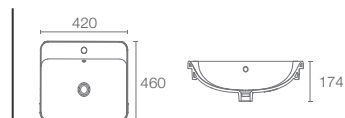

Depth: 126mm

Must Order: K-75823IN-CP and K-20746IN-0 drain and bottle trap 350mm

ODEON™ | K-11160T-1-0

Semi-recessed basin with single faucet hole in white

Depth: 155mm

FOREFRONT™ | K-98930X-1-0

Square Semi-recessed basin with single faucet hole in white