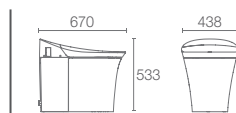

One-piece intelligent toilet with Quiet-Close™ seat cover in white

S-Trap 305mm