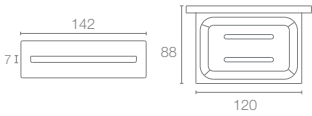

Towel shelf in polished chrome

COMPLEMENTARY | K-25065IN-CP

Square 610mm single towel bar in polished chrome

COMPLEMENTARY | K-25067IN-CP

Square towel ring in polished chrome

COMPLEMENTARY | K-25068IN-CP

Complementary square soap dish in polished chrome