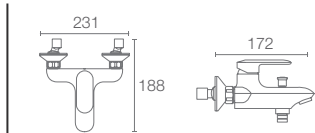

KUMIN™ | K-99460IN-4-CP

Exposed bath and shower faucet with diverter in polished chrome