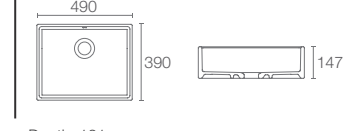

Depth: 121mm

Must Order: K-1065000-CP grid drain