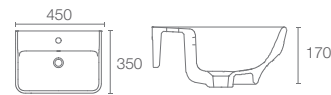

Depth:162mm

STRUKTURA™ | K-GE112K-00

Wall-mount basin with single faucet hole in white

Depth:133mm

STRUKTURA™ | K-GH112K-00

Wall-mount basin with single faucet hole in white

Depth:128mm

FOLIO™ | K-2018IN-1WH-0