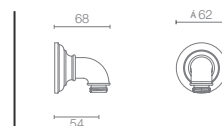

ARTIFACTS™

K-72796T-CP

Round supply elbow in polished chrome