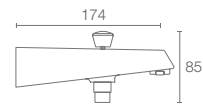

Bath spout without diverter in polished chrome

COMPLEMENTARY

K-10384IN-CP

Bath spout with diverter in polished chrome

GEOMETRIC | K-10385IN-CP

Bath spout without diverter in polished chrome

- French Gold AF
- Brushed Nickel BN
- Brushed Bronze BV