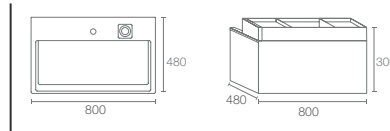

Dimensions: 800 x 480 x 300