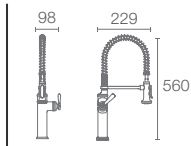

Pull-down kitchen faucet in polished chrome

SIMPLICE | K-596-CP