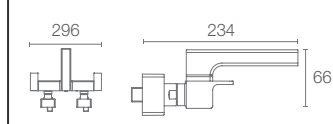

Dual-handle wall-mount kitchen faucet in polished chrome

ALEO+™ | K-20593IN-4-CP