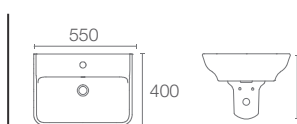

PANACHE™ | K-17656K-0

Half-pedestal basin with single faucet hole in white

Depth:165mm

STRUKTURA™ | K-20812IN-1-0

Half-pedestal basin with single faucet hole in white

Depth:133mm

FOLIO™ | K-11341IN-1-0

Half-pedestal basin with single faucet hole in white