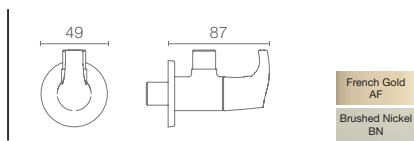

FITTINGS

Fittings ensure the optimal performance of your mixers and fixtures. With a wide offering of fittings you can now compliment your bathroom with exclusivity and matching style.

SYMBOL™ | K-11791IN-4A-CP

Angle valve G12.7mm in polished chrome (include two pieces)