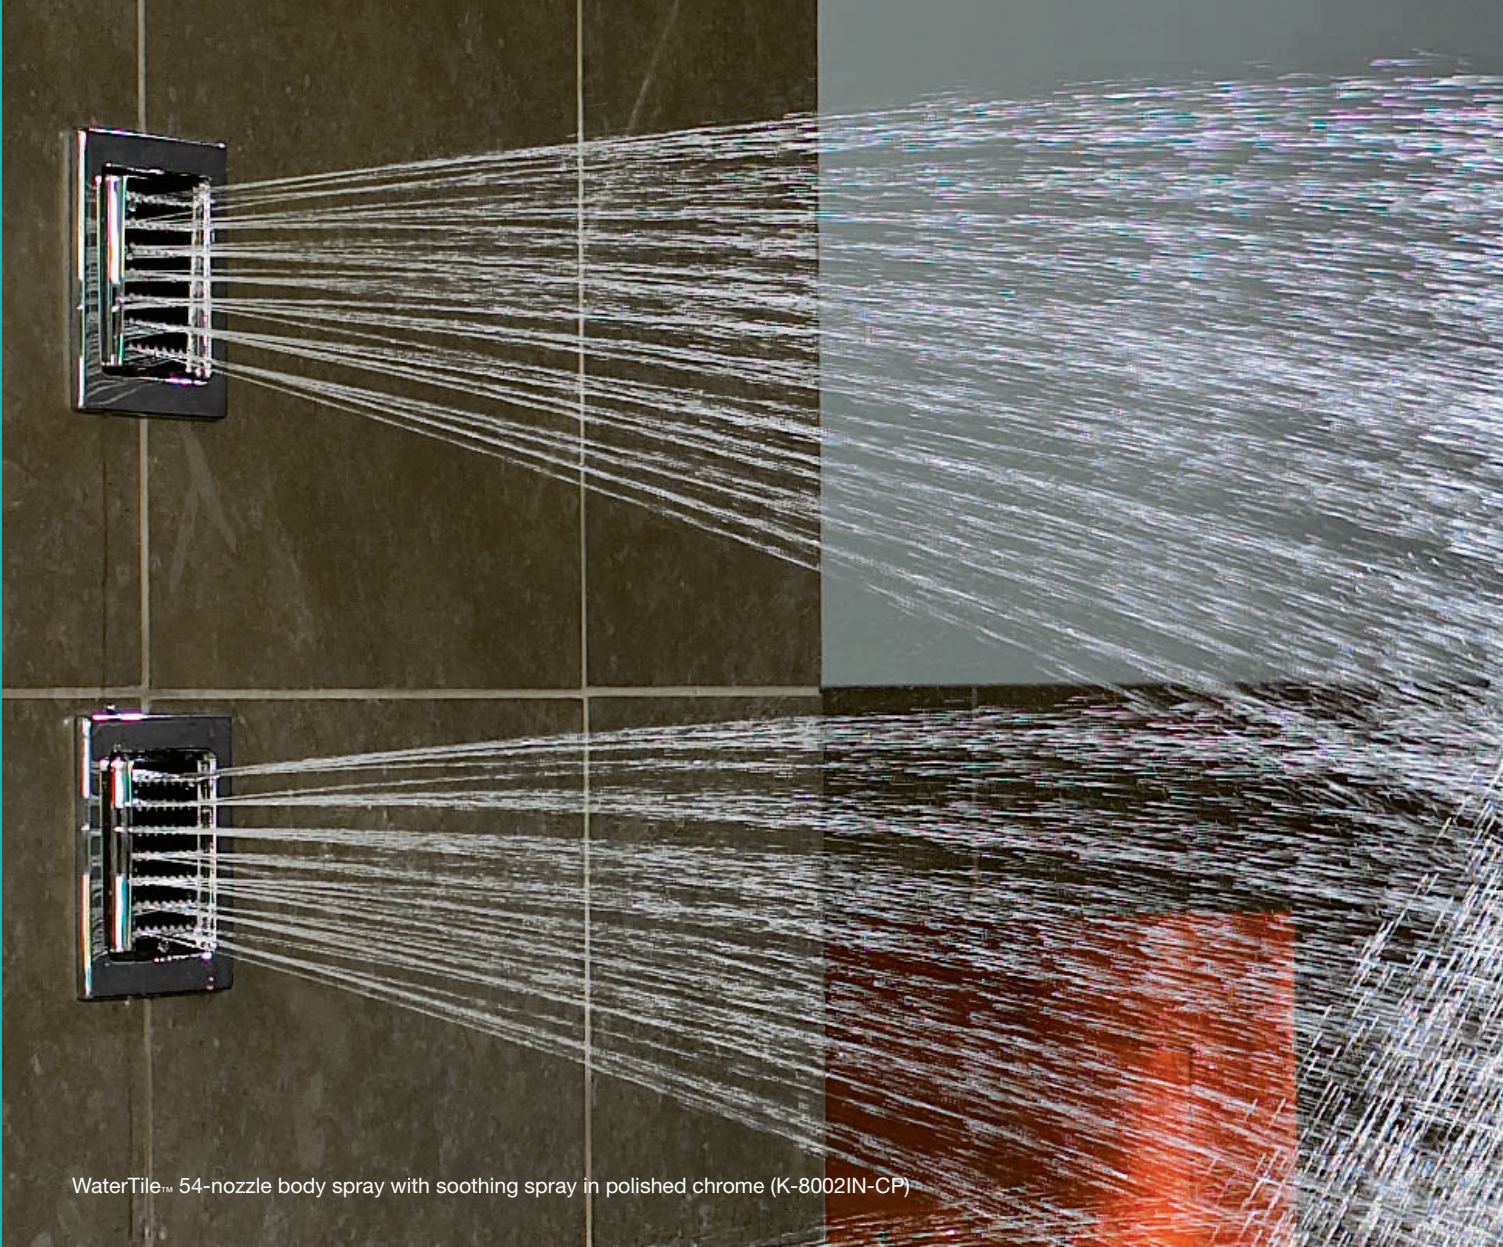

WaterTile™ 54-nozzle body spray with soothing spray in polished chrome (K-8002IN-CP)