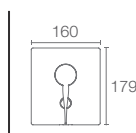

Recessed shower-only trim in polished chrome

Must Order: Trim only, for use with valve K-880IN-CP