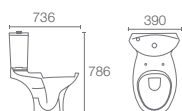

S-trap 305mm
Must Order: Rubber spud outlet for toilets (K-1060831)