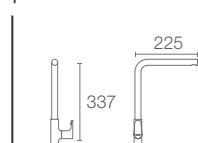

Deck-mount cold only kitchen faucet in polished chrome

JULY™ | K-20585IN-4-CP