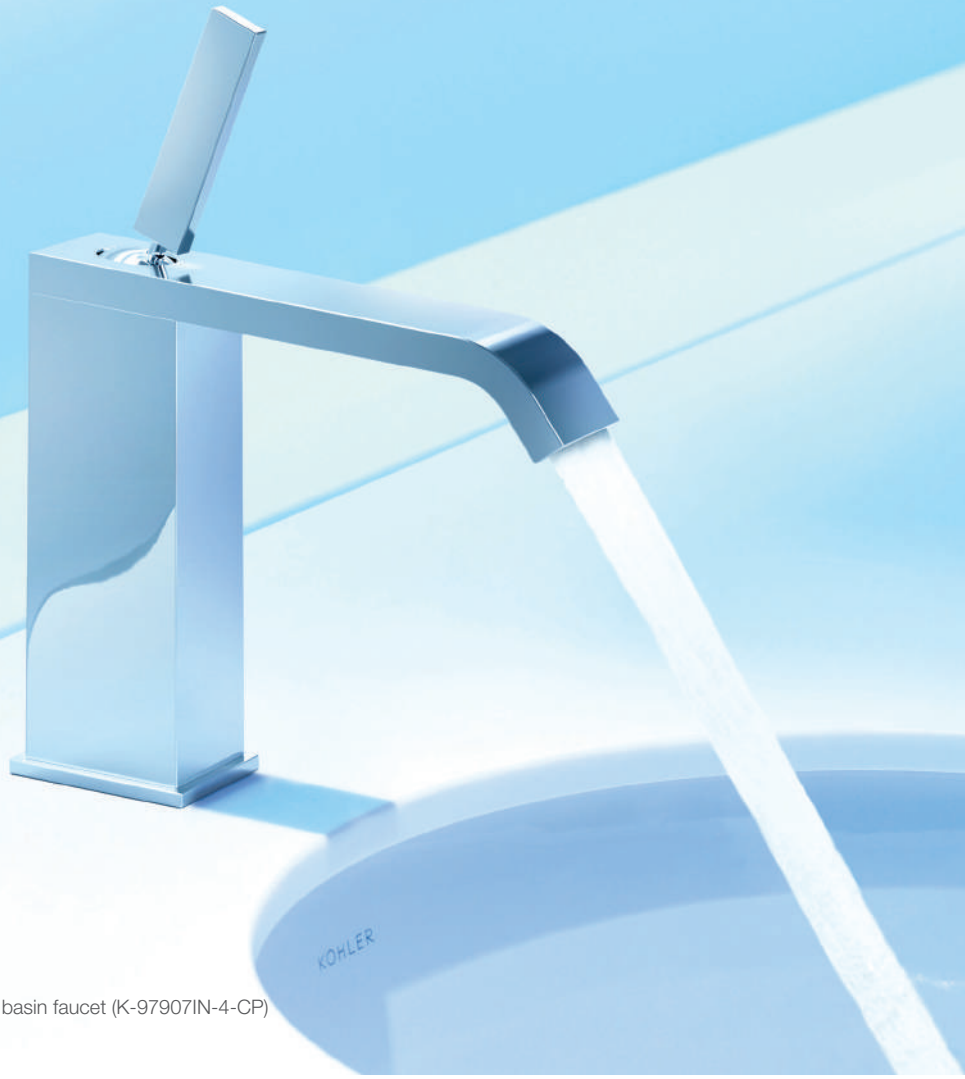

Single-control wall-mount basin faucet in polished chrome

Valve included

COMPOSED™ | K-73100IN-4-CP

Recessed bath and shower trim in polished chrome

Must Order: Trim only, for use with valve K-882IN-CP

* Please contact our technical representative for information on 'Must Order' list for all the above SKUs.