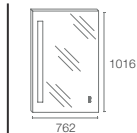

Column rectangular light mirror

Dimensions: 43 x 1016 x 762