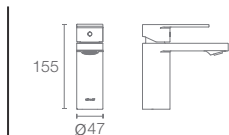

Single-control basin faucet with drain in polished chrome

PARALLEL | K-23472IN-4ND-CP