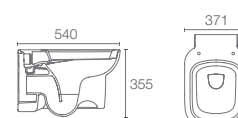

TRACE™ | K-20217IN-S-0

Trace rimless wall-hung with Quiet-Close™ slim seat in white

4/2L fusing

REPLAY | K-6098IN-SR-0

Wall-hung toilet with Quiet-Close™ slim seat in white

P-trap 215mm

Must Order: Plastic outlet connector (K-1046327-S)