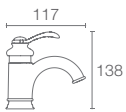

FAIRFAX™ | K-12183IN-ND-CP

Tall single-control basin faucet with lever handle and without drain in polished chrome