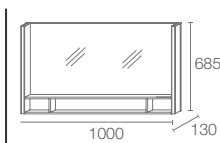

Dimensions: 1000 x 130 x 685

MIRROR | K-23261IN-NA
800mm mirror

Dimensions: 800 x 130 x 685

MIRROR | K-23260IN-NA
600mm mirror

Dimensions: 600 x 130 x 685

Cabinets
Features

Mirror
Features

REVE™ COLLECTION