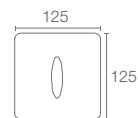

Urinal sensor DC with flushing adjustable in polished chrome