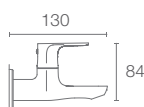

1-way bib tap in polished chrome

ALEO+™ | K-20076IN-4-CP

2-way bib tap in polished chrome