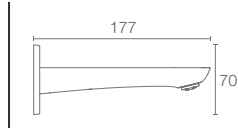

KUMIN™ | K-99467IN-CP

Bath spout without diverter in polished chrome