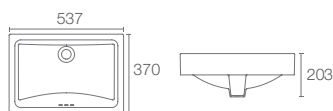

Must Order: (K-75823IN-CP)
bottle trap 350mm

NEW
TRACE | K-75376IN-1-0

Vessel basin with single faucet hole in white

Depth: 123mm

Must order: K-24740IN-0
Ceramic drain w/o overflow

LADENA™ | K-9220T-0

Vessel basin without faucet hole in white