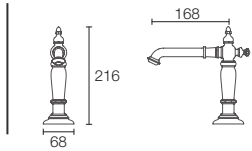

Column design widespread basin faucet in polished chrome

ARTIFACTS™ | K-98068T-4-CP