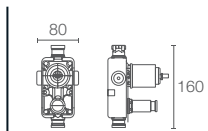

Single-control recessed bath and shower valve (with faceplate diverter) in polished chrome

- French Gold AF
- Brushed Nickel BN
- Brushed Bronze BV
- Rose Gold RGD