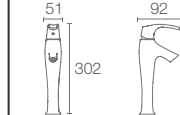

SYMBOL™ | K-19774IN-ND-CP

Tall single-control basin faucet with lever handle, without drain in polished chrome

SYMBOL™ | K-18471IN-4FP-CP

Recessed bath and shower faucet trim with lever handle and diverter button in polished chrome