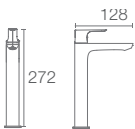

ALEO+™ | K-5684IN-4ND-CP

Wall-mount basin faucet trim in polished chrome