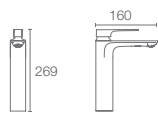

ALEO+™ | K-72326IN-4-CP