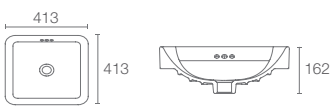

Depth: 127mm

Must Order: K-75823IN-CP
bottle trap 350mm