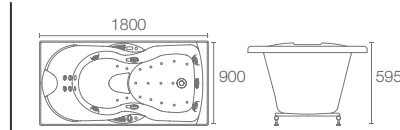

Drop-in acrylic whirlpool dual system and back massage

Includes bath drain