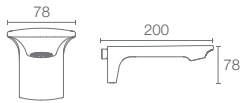

Wall-mount bath spout in polished chrome

STILLNESS™ | K-11629IN-CP

Wall-mount bath spout without diverter in polished chrome