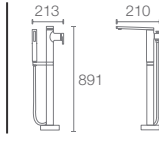

Floor mount bath tub filler with handshower in polished chrome

Must Order: Mounting base (K-97905T-NA)