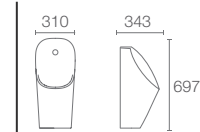

K-21839T-ER-0

Wall hung urinal (rear)

PATIO™