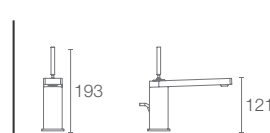

AVID™ | K-974871N-4-CP

Recessed bath and shower trim in polished chrome

Must Order: Trim only, for use with valve K-882IN-CP

COMPOSED™

Clean. Classic. Quietly confident. Composed® is designed for connoisseurs of modern art and architecture.

COMPOSED™ | K-73050IN-7-CP

Single-control basin faucet with pure handle in polished chrome

COMPOSED™ | K-73159IN-7-CP

Single-control side mount tall basin faucet with drain in polished chrome

COMPOSED™ | K-73158IN-4-CP

Single-control basin faucet with joystick handle and drain in polished chrome

COMPOSED™ | K-73053IN-4-CP

Single-control tall basin faucet with joystick handle and drain in polished chrome

COMPOSED™ | K-73061IN-4ND-CP

Single-control wall-mount basin faucet in polished chrome

Valve included

COMPOSED™ | K-73100IN-4-CP

Recessed bath and shower trim in polished chrome

Must Order: Trim only, for use with valve K-882IN-CP

* Please contact our technical representative for information on 'Must Order' list for all the above SKUs.