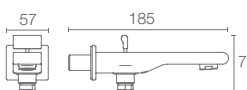

Bath spout with diverter in polished chrome

French Gold
AF
Brushed Nickel
BN