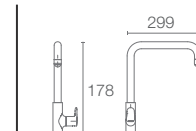

Deck-mount cold only kitchen faucet in polished chrome