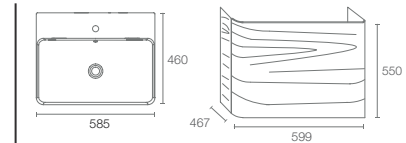

VANITY TOP | K-2660IN-1-0

Dimensions: 599 x 467 x 550