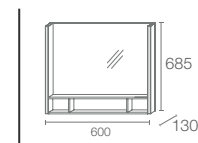

Dimensions: 1000 x 130 x 685

MIRROR | K-23261IN-NA
800mm mirror

Dimensions: 800 x 130 x 685

MIRROR | K-23260IN-NA
600mm mirror

Dimensions: 600 x 130 x 685

Cabinets
Features

Mirror
Features

REVE™ COLLECTION