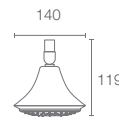

Brushed Nickel BN

Must Order: Shower arm K-1061577IN-AF