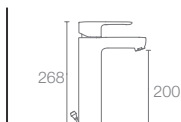

JULY™

K-29929IN-4-CP
with drain

Single-control tall basin faucet in polished chrome

Finishes available only in faucet without drain