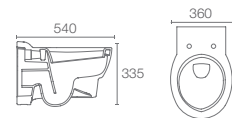

ODEON™

K-8752IN-S-0
with Quiet-Close™

K-6301IN-0
with PureClean™

Wall-hung toilet with seat cover in white

P-trap 225mm

Must Order: Plastic outlet connector
(K-1046327-S)