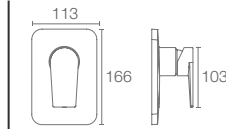

Recessed shower trim with flat handle in polished chrome

Must Order: Trim only, for use with valve K-880IN-CP

KUMIN™

Kumin™ incorporates modern design trends while focusing on the functionality desired by the consumer.