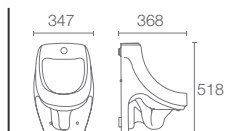

K-5017IN-ER-0

Urinal with rear inlet in white