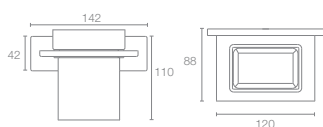

COMPLEMENTARY | K-25072IN-CP

Square single robe hook in polished chrome

COMPLEMENTARY | K-25073IN-CP

Square double robe hook in polished chrome

COMPLEMENTARY | K-25074IN-CP

Square tumbler holder in polished chrome