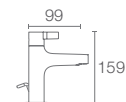

TAUT™

K-74028IN-4-CP

Pillar Tap in polished chrome