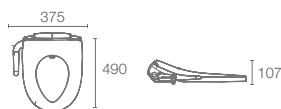

K-99992IN-0 Replay™ wall-hung toilet
K-99993IN-0 Freelance™ wall-hung toilet

PURECLEAN™ | K-8195IN-0

Manual bidet seat (Round)

Compatible toilets

K-99994IN-0 Ove™ wall-hung toilet

PURECLEAN™ | K-72757IN-0

Manual bidet seat (Oval)