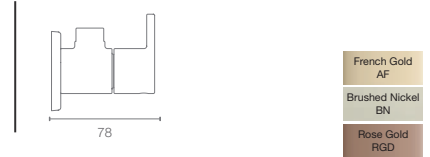

PARALLEL™ | K-23515IN-4-CP

Angle valve in polished chrome