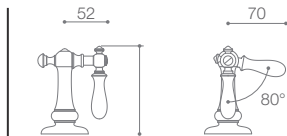

Swing lever handles in polished chrome

ARTIFACTS™ | K-72791T-CP