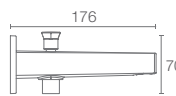

K-74051IN-CP
with diverter

K-74046IN-CP
without diverter

Bath spout in polished chrome

KUMIN™ | K-99467IN-CP