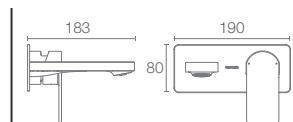

Wall-mount single-control basin faucet trim in polished chrome

Must Order : Trim only, for use with valve K-5679IN-CP