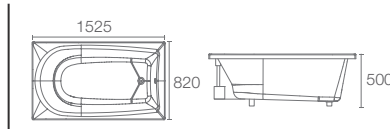

ODEON™ | K-18212IN-G1-0

Drop-in Acrylic BubbleMassage™ bath