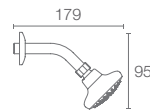

Single-function showerhead in polished chrome (with shower arm and flange)