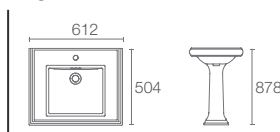

NEW

VEIL™ | K-20701-0

Pedestal basin without faucet hole in white

Depth:100mm

Must Order: K-7124-A-CP / K-75823IN-CP / K-1286731

MEMOIRS™ | K-2238T-1-0

Pedestal basin with classic design and single faucet hole in white