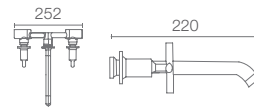

Valve included