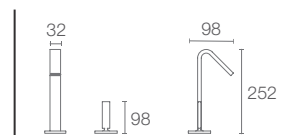

Single-control basin faucet in polished chrome