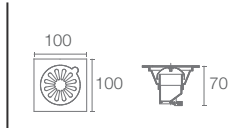

COMPLEMENTARY | K-7275IN-CP

Floor drain in polished chrome