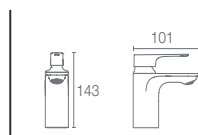

Single-control basin faucet without drain in polished chrome

ALEO+™ | K-72357IN-4ND-CP