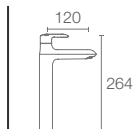

KUMIN™ | K-99450IN-4ND-CP

Single-control wall-mount basin faucet in polished chrome