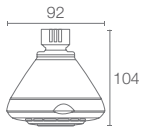

AWAKEN™ | K-72419IN-CP

Geometric multi-mode showerhead with shower arm in polished chrome

NATEO™ | K-7389IN-CP

Four-function showerhead in polished chrome (with shower arm and flange)

RAIN DUET™ | K-75924IN-CP