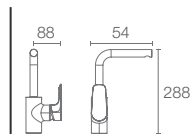

K-72278IN-4ND-CP

Single-control basin faucet with swivel
spout, without drain in polished chrome

ALEO™