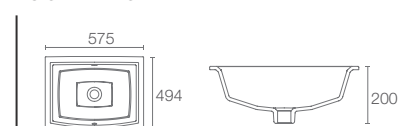

Self-rimming basin with three faucet hole in white

Depth: 173mm

ARCHER™ | K-2356-1-0

Self-rimming basin with single faucet hole in white

Depth: 102mm

VINTAGE™ | K-2220X-0

Self-rimming basin without single faucet hole in white