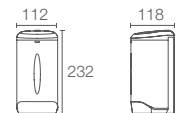

Single-control faucet in polished chrome

STRAYT™ | K-72867IN-ND-CP

Cold only faucet in polished chrome

TOUCHLESS™ | K-5487K-CP

Soap dispenser in polished chrome

TOUCHLESS™ | K-5486T-B-0P

Hand dryer in white