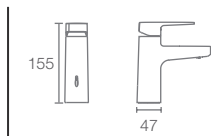

HONE

K-22534IN-4-CP
with drain

K-22534IN-4ND-CP
without drain

Single-control basin faucet in polished chrome

French Gold AF
Brushed Nickel BN

Finishes available only in faucet without drain