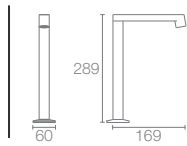

Tall row design basin spout with click drain, without handle in polished chrome

COMPONENTS™ | K-77963T-8A-CP