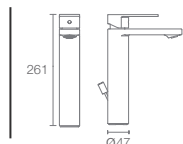

PARALLEL | K-23482IN-4-CP

Pillar basin faucet in polished chrome