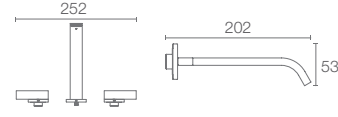

Wall-mount basin faucet with valve in polished chrome

Valve included