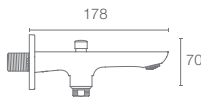

ALEO™ | K-99061IN-CP

Bath spout without diverter in polished chrome

- French Gold AF

ALEO™ | K-20077IN-CP

Bath spout with diverter in polished chrome

- French Gold AF

TAUT™

K-74051IN-CP
with diverter