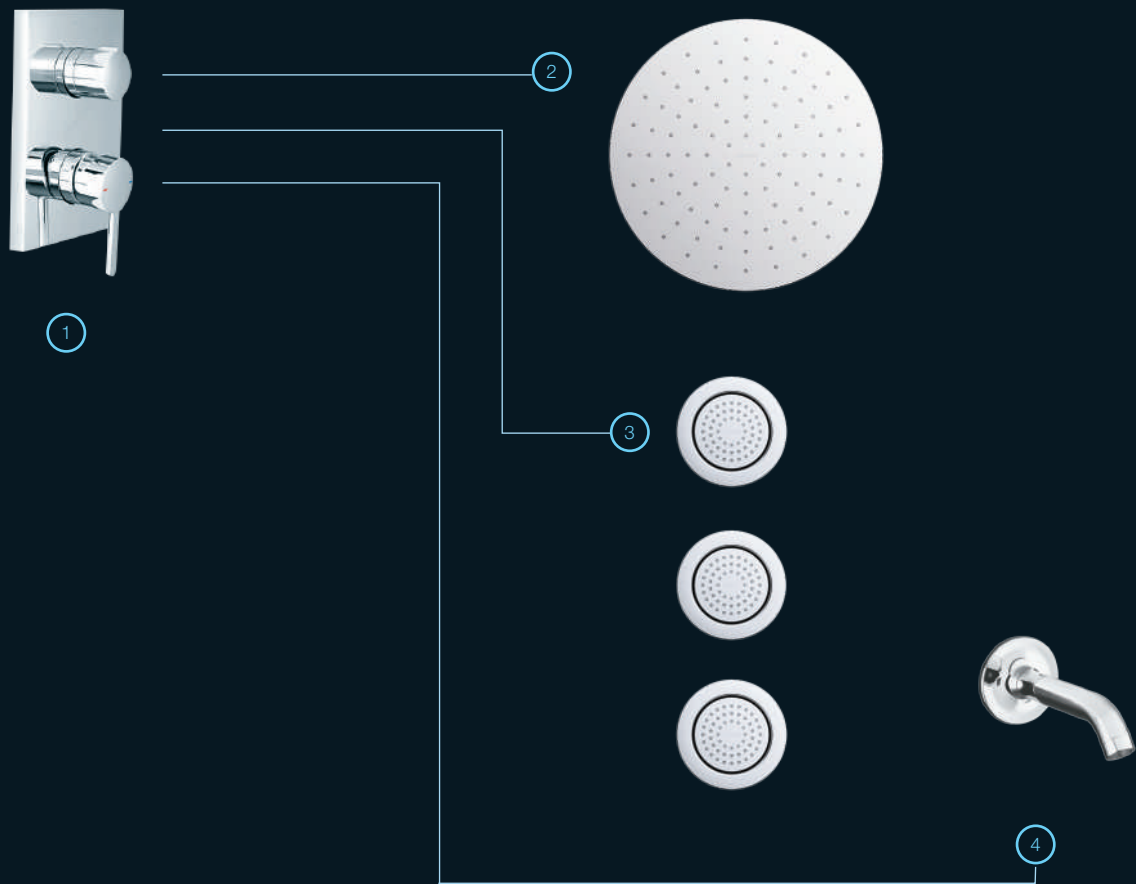

AQUA TURBO 360 | COMBO 4

1 | AQUA TURBO 360

K-99926IN-4FP-CP
Complementary round trim
in polished chrome

2 | RAIN SHOWERHEAD

K-73039T-CL-CP
254mm Round ultrathin
Katalyst™ rain showerhead
in polished chrome

3 | WATERTILE™

K-8014IN-CP
Round 54-nozzle body
spray with soothing spray
in polished chrome

4 | PURIST™

K-14426IN-CP
Bath spout without
diverter in polished
chrome