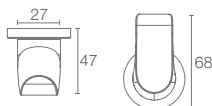

AID™ | K-97500T-CP

Double robe hook in polished chrome