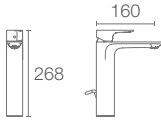

TAUT™

K-29581IN-4-CP

Pillar tap-flat handle in polished chrome

TAUT™

K-29582IN-4-CP

Tall pillar tap-flat handle in polished chrome

TAUT™

K-74026IN-4A-CP