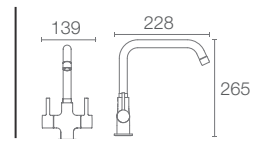

Kitchen faucet in polished chrome

ALEO™ | K-20586IN-4-CP