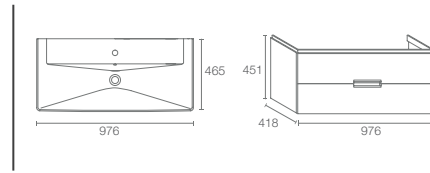

VANITY TOP | K-5026K-00

Cabinet in grey