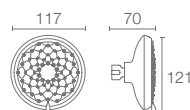

PARALLEL | K-22645IN-CP

Square showerhead