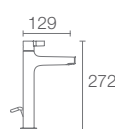

TAUT™

K-74026IN-4A-CP

Single-control tall basin faucet with drain in polished chrome