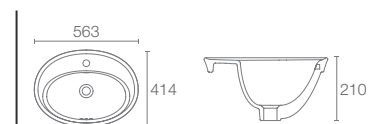

Depth: 124mm

NEW
FOREFRONT™ | K-20159IN-1-0

Self-rimming basin with single faucet hole in white

Depth: 173mm

Must Order: K-75823IN-CP and K-20746IN-0 bottle trap 350mm

SERIF™ | K-2075IN-1-0

Self-rimming basin with single faucet hole in white