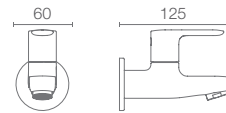

French Gold
AF