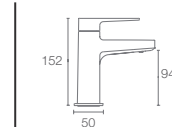

French Gold AF
Brushed Nickel BN