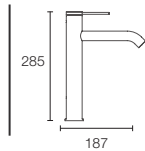

Single-control tall basin faucet in polished chrome

COMPONENTS™ | K-77967T-CP