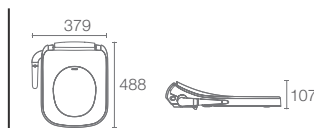

BIDET SEAT PURECLEAN™

PURECLEAN™ | K-96001IN-0

Manual bidet seat (Square)

Compatible toilets

K-77017IN-0 Forefront™ wall-hung toilet

PURECLEAN™ | K-8196IN-0

Manual bidet seat (Square)

Compatible toilets