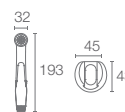

COMPLEMENTARY™ | K-12927IN-CP

Deco health sprays with metal hose and holder in polished chrome