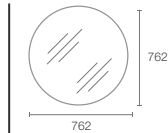

Column rectangular light mirror

Dimensions: 43 x 1016 x 762

VITALITY™ | K-22929IN-NA

762mm perimeter circle light mirror

Dimensions: 43 x 762 x 762

VITALITY™ | K-22930IN-NA

1016mm perimeter circle light mirror