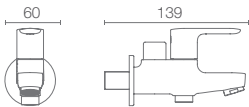

2-way bib tap in polished chrome

French Gold
AF
Brushed Nickel
BN
Brushed Bronze
BV
Rose Gold
RGD