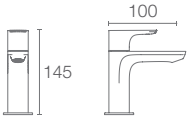

TAUT™

K-74013IN-4-CP
with drain

K-74013IN-4ND-CP
without drain

Single-control tall basin faucet in polished chrome