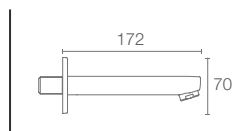

Bath spout without diverter in polished chrome