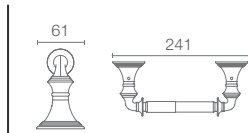

Tissue holder in polished chrome

DEVONSHIRE™ | K-10555-CP