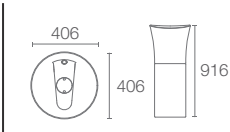

NEW

Pedestal basin without faucet hole in white

Depth:100mm

Must Order: K-7124-A-CP / K-75823IN-CP / K-1286731