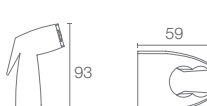

French Gold AF
Rose Gold RGD