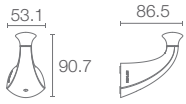

MISTOS™ | K-45446T-BN

609mm double towel shelf in brushed nickel

MISTOS™ | K-37057T-BN

Towel ring in brushed nickel

MISTOS™ | K-37055T-BN

Robe hook in brushed nickel

MISTOS™ | K-37054T-BN

Tissue holder in brushed nickel