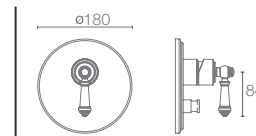

Recessed bath and shower trim in polished chrome

Must order: Trim only, for use with valve K-882IN-CP