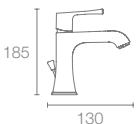

MEMOIRS™ | K-23373T-4-CP

Single-control tall basin faucet with drain in polished chrome