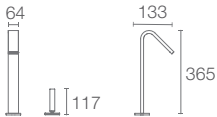

LOURE® | K-14602IN-4-CP