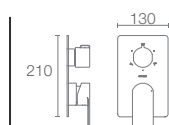

Must Order: Trim only, for use with valve K-99924IN-CP