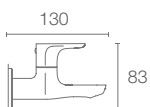

ALEO™ | K-20075IN-4-CP

2-way bib tap in polished chrome