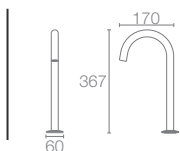

Tall tube design basin spout with click drain, without handle in polished chrome

COMPONENTS™ | K-77968T-CP