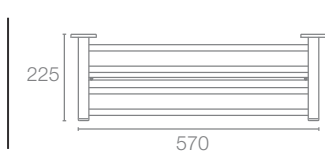

Towel shelf in polished chrome

COMPLEMENTARY | K-25065IN-CP

Square 610mm single towel bar in polished chrome

COMPLEMENTARY | K-25067IN-CP

Square towel ring in polished chrome

COMPLEMENTARY | K-25068IN-CP

Complementary square soap dish in polished chrome