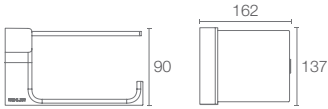

STRAYT™ | K-9123IN-CP

610mm double towel bar in polished chrome