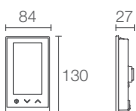

DTV+™
System Controller
Module
K-99695-NA