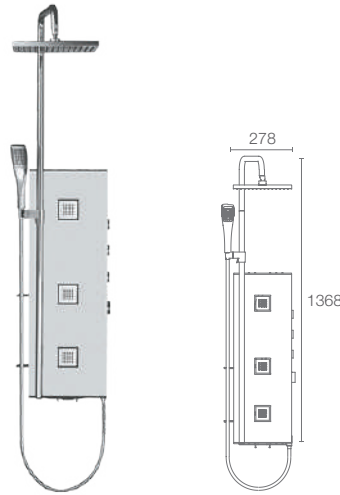

ARTIFACTS™

K-72796T-CP

Round supply elbow in polished chrome

Airfoil™ Shower panel with cascade flow in polished chrome (K-45219T-7-CP)

SHOWER PANEL

AIRFOIL™ | K-45219T-7-CP

Shower panel with cascade flow, Katalyst™ rain head, 2 body sprays and single-function handshower with hose in polished chrome