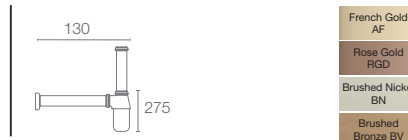

COMPLEMENTARY | K-45433IN-CP

Grid drain without overflow hole in polished chrome

COMPLEMENTARY | K-20746IN-CP

Grid Drain in polished chrome

COMPLEMENTARY | K-7314IN-CP

Bottle trap without drain in polished chrome