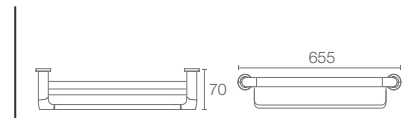

AVID™

FITTINGS & ACCESSORIES

AVID™ | K-97495T-CP

Towel bar in polished chrome

AVID™ | K-97496T-CP

Double towel bar in polished chrome

AVID™ | K-97497T-CP

Double towel shelf in polished chrome