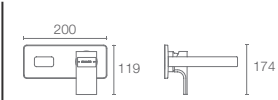

STRAYT™

K-37335IN-4FP-CP

Recessed bath and shower trim, 40mm valve in polished chrome

French Gold AF

Must Order: Trim only, for use with valve K-882IN-CP

STRAYT™ | K-20739IN-4ND-CP

Wall mount single-control basin faucet trim in polished chrome