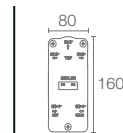

K-99924IN-CP

Hi-flow valve in polished chrome