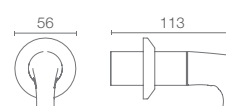

French Gold
AF
Brushed Nickel
BN