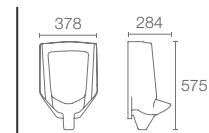

Must Order: Urinal sensor