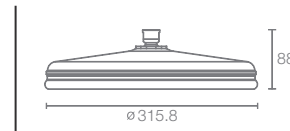

Traditional round single function showerhead in polished chrome