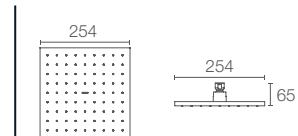

RAIN SHOWERHEAD

K-18361T-CL-CP

254mm square Katalyst™ rain showerhead in polished chrome