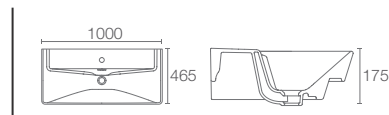

REVE™ | K-5026IN-XBV-0

Vanity top with single faucet hole in white

Depth: 135mm