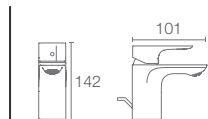

Finishes available only in faucet without drain

Brushed
Bronze BV
Rose Gold
RGD