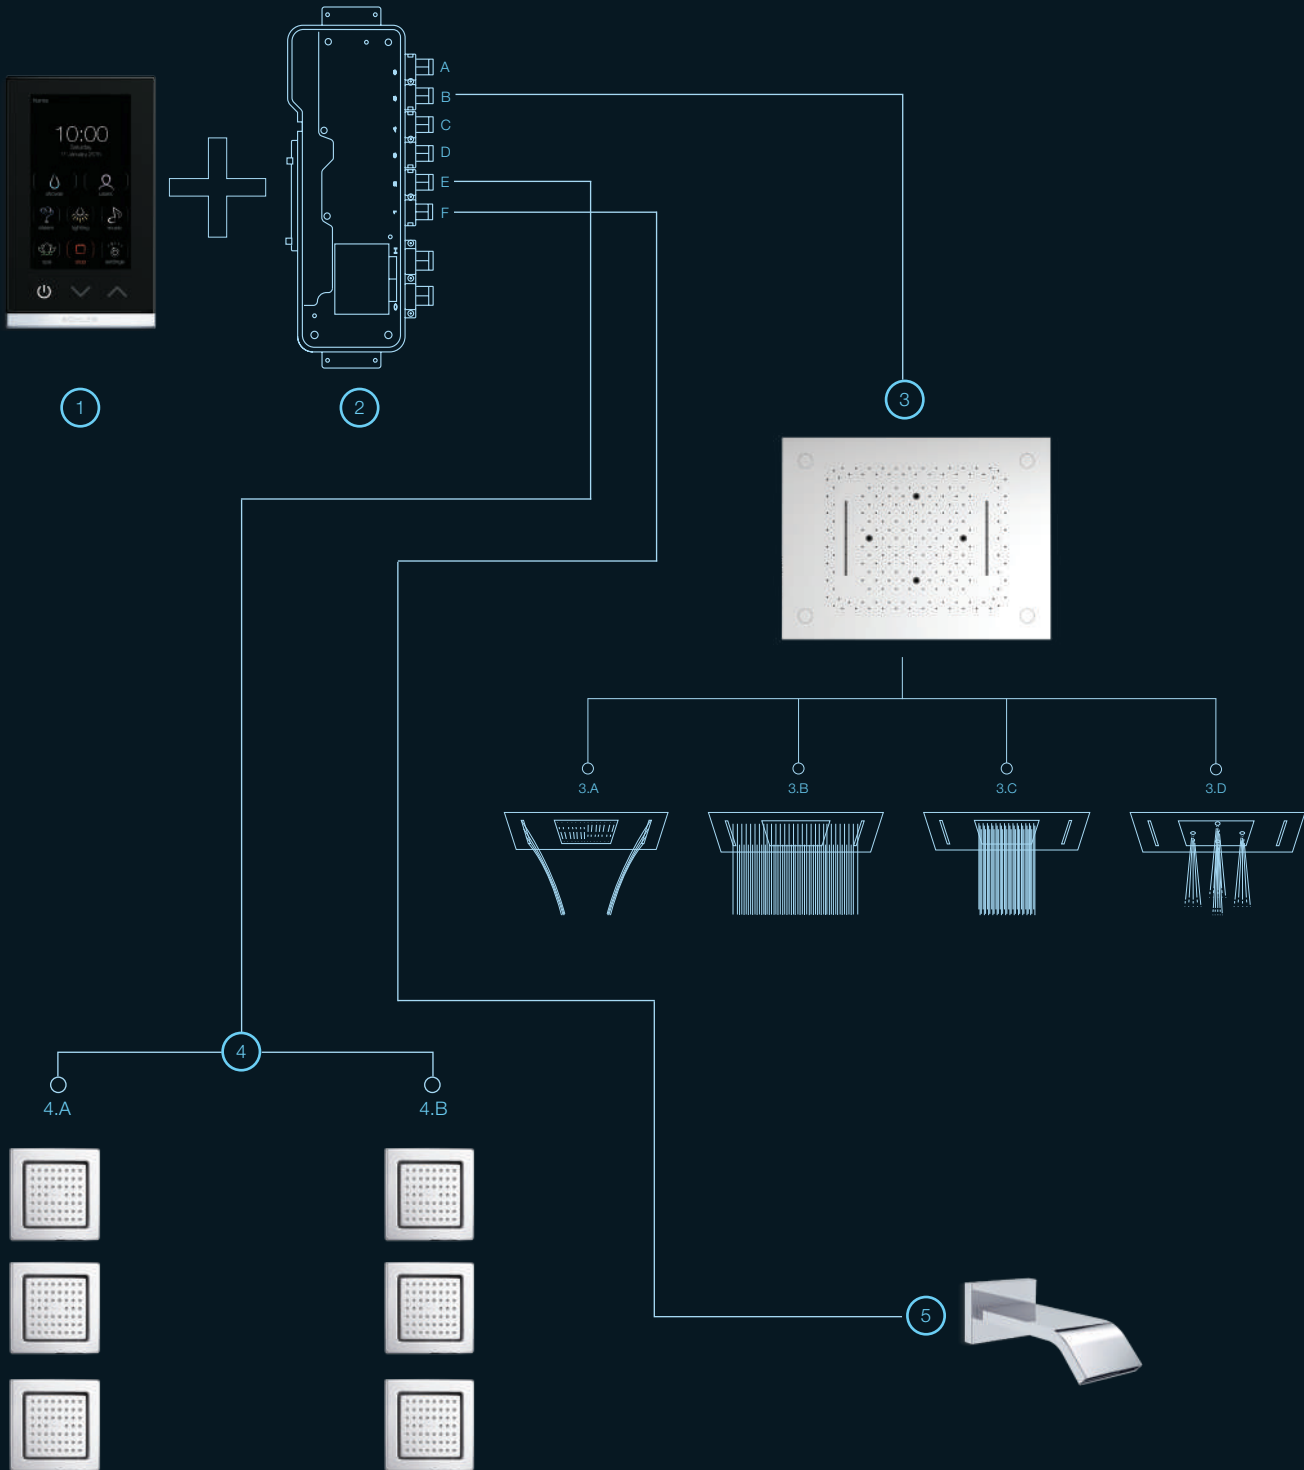

LOURE® | COMBO 1

LARGE RAINPANEL WITH DTV+

1 | DTV+™

K-99693-P-NA
Digital interface

2 | DTV+™

K-682W-K-NA
6-Port Digital
Thermostatic valve

3 | LOURE®

K-97168IN-CP
Rectangle multifunction
rainpanel in polished
chrome

4 | WATERTILE™

K-8002IN-CP
Square 54-nozzle
body spray with
soothing spray in
polished chrome

5 | LOURE®

K-14676T-CP
Wall-mount bath
spout in polished
chrome

All 4 modes of large rainpanel, when run simultaneously, will not offer satisfactory performance
Recommended modes a) A+B+C or B+C+D or any pair with Watertiles.