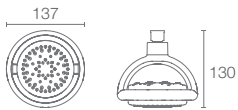

FLIPSIDE™ | K-5513IN-CP

Showerhead with shower arm in polished chrome

MOXIE™ | K-9245IN-CP

Showerhead with wireless speaker in polished chrome

Must Order: Shower arm with escutcheon (K-99054IN-CP)

MAGNA | K-36879IN-CP