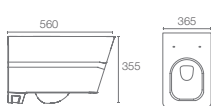

REVE™ | K-5053IN-SR-0

Wall-hung toilet with Quiet-Close™ slim seat cover in white

P-trap 220mm

Must Order: Plastic outlet connector (K-1046327-S)