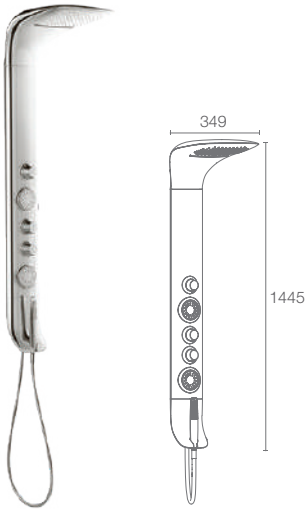

ARTIFACTS™

K-72796T-CP

Round supply elbow in polished chrome

Airfoil™ Shower panel with cascade flow in polished chrome (K-45219T-7-CP)

SHOWER PANEL

AIRFOIL™ | K-45219T-7-CP

Shower panel with cascade flow, Katalyst™ rain head, 2 body sprays and single-function handshower with hose in polished chrome