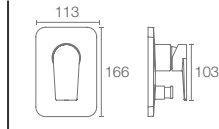

Recessed bath and shower trim with flat handle in polished chrome

Must Order: Trim only, for use with valve K-882IN-CP