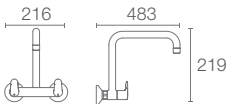

Wall-mount kitchen mixer in polished chrome

ALEO+™ | K-20590IN-4-CP