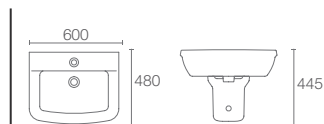

Depth:165mm