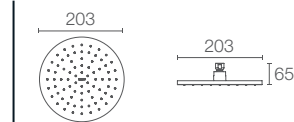

RAIN SHOWERHEAD

K-18358T-CL-CP

203mm round Katalyst™ rain showerhead in polished chrome

Must Order: Wall/ceiling-mount shower arm in polished chrome (K-16346IN-CP/K-16347IN-CP/K-11623IN-CP)