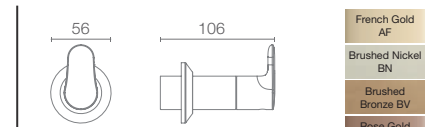

In-line stop valve trim (both G13mm and G19mm) in polished chrome

COMPLEMENTARY