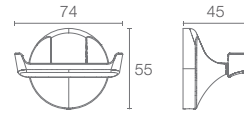

Double robe hook in polished chrome