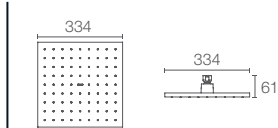

LOURE® | K-9302T-CL-CP

330mm ultra-thin square showerhead in polished chrome

Must Order: Ceiling mount shower arm K-16347IN-CP / K-11623IN-CP/ Square ceiling arm 20137IN-CP

LOURE® | K-97911IN-CP

Wall-mount cascade shower in polished chrome