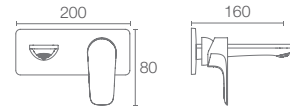

Must Order: Trim only, for use with valve K-5679IN-CP