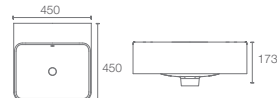

Wall-mount basin with single faucet hole in white

Depth:125mm