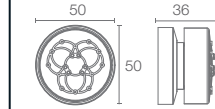

Round 54-nozzle body spray with soothing spray in polished chrome

WATERTILE™ | K-8013IN-CP

Round 27-nozzle body spray with stimulating spray in polished chrome

AWAKEN™ | K-97007T-CP

Body spray with flower pattern spray face design in polished chrome