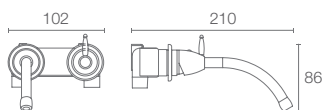

* Please contact our technical representative for information on 'Must Order' list for all the above SKUs.

Purist™ tall single-control basin faucet K-14404IN-4AND-CP

PURIST™

Purist™ faucets combine the strength of simple, architectural forms with sensual design lines and careful detailing for inviting visual appeal.