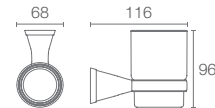

COMPLEMENTARY | K-5637IN-CP

Tumbler holder in polished chrome

French Gold AF