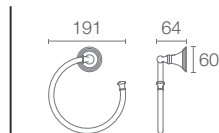

Towel ring in polished chrome

DEVONSHIRE™ | K-10560-CP