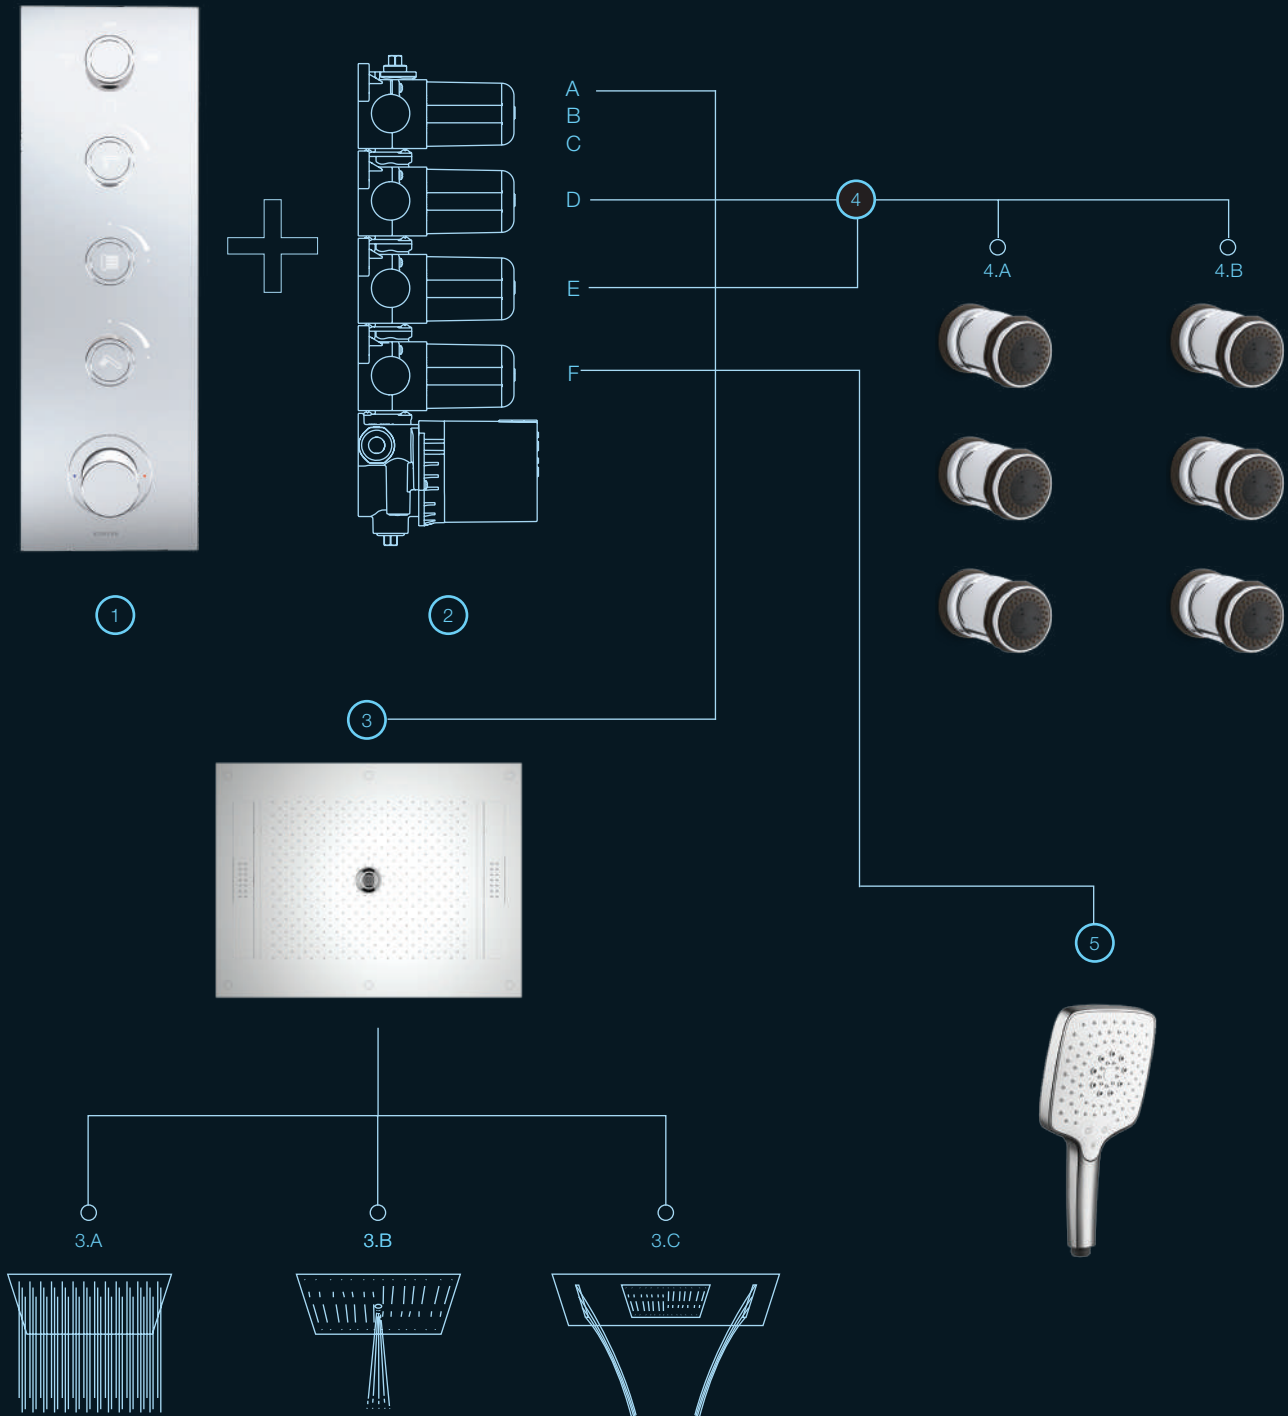

BEITOU™ | COMBO 1

LARGE RAINPANEL WITH BEITOU™ 6-WAY TRIM

1 | BEITOU™

K-77248IN-9-CP
Beitou™ 6-way trim

2 | BEITOU™

K-77237IN-CP
Hi-flow Thermostatic
6-outlet valve

3 | BEITOU™

K-77276T-L-CP
Beitou™ Rainpanel
features 600 x 800

A: Rain
B: Laminar
C: Cloud burst

4 | MASTER SHOWER

K-8510IN-CP
Round ultra low-flow 2-way
adjustable bodyspray

5 | RAIN DUET

K-97009IN-CP
Square handshower
without hose