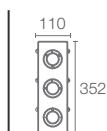

Recessed thermostatic 5-way trim in polished chrome

Must Order: Trim only, for use with valve K-99872T-CP