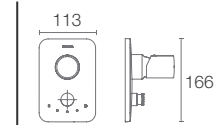

TOOBI™

K-8965IN-9FP-CP

Recessed bath and shower trim in polished chrome

Must Order: Trim only, for use with valve K-882IN-CP