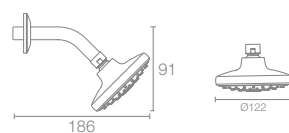

Must Order: Wall-mount shower arm K-99054IN-CP

GEOMETRIC™ | K-45429IN-CP

Showerhead with shower arm and escutcheon in polished chrome

RAIN DUET™ | K-23657IN-CP

Rainduet single-function organic showerhead with shower arm in polished chrome