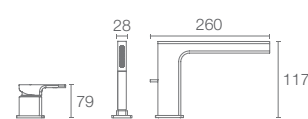

STRAYT™ | K-37337T-B4-CP

Deck-mount bath and shower faucet in polished chrome

* Please contact our technical representative for information on 'Must Order' list for all the above SKUs.

PARALLEL™

PARALLEL™ Collection with precise cuts and ultra flat surfaces, Parallel™ faucets and accessories bring sophistication to the modern bathroom through controlled expression. The collection is deliberately minimal to work perfectly with any space. The dichotomy of round and square forms is unified by characteristic angles that deliver beautiful reflections and precise alignment. Smaller details deliver character originality and take the collection to a higher level of sophistication.