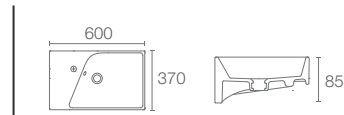

Vanity top with single faucet hole in white

Depth: 138mm

RYTHMIK™ | K-XR112IN-XBV-0

Vanity top with single faucet hole in white

Depth: 85mm

REACH™ | K-18572IN-0

Vanity top with single faucet hole in white

Depth: 138mm