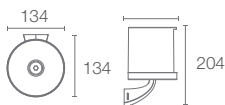

STILLNESS | K-14456T-RGD

Towel ring in rose gold

Stillness Hotelier towel shelf K-14397T-RGD

STILLNESS | K-14397T-RGD

Hotelier towel shelf in rose gold

MISTOS™

MISTOS™ | K-45447T-BN

Tissue holder with cover in brushed nickel