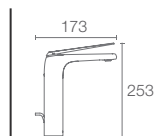

Single-control tall basin faucet with drain in polished chrome

AVID™ | K-97358IN-4ND-CP