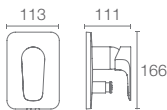

Aqua turbo 360 trim in polished chrome

Must Order: Trim only, for use with valve K-99924IN-CP

ALEO™ | K-72290IN-4FP-CP

Recessed bath and shower trim in polished chrome

Must Order: Trim only, for use with valve K-882IN-CP