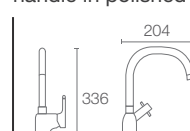

Single-control kitchen faucet with lever handle in polished chrome