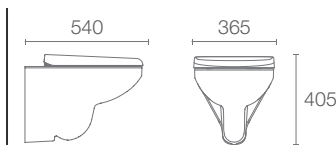

SPAN | K-29171IN-S-0

Wall-hung toilet with round seat
cover in white