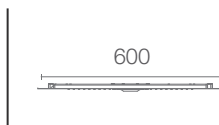

BEITOU™ | K-77276T-L-CP

Rainpanel 600X800 in polished chrome

LOURE® | K-97167IN-CP