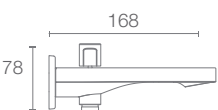

SINGULIER™

K-8160IN-CP with diverter | K-8161IN-CP without diverter

Wall-mount bath spout in polished chrome