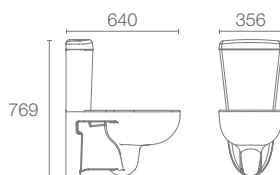

Brive+ wall-hung toilet with exposed tank with Quiet-Close™ Seat