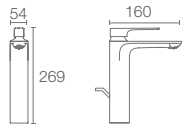

ALEO+™ | K-72337IN-4ND-CP

Tall basin faucet without drain in polished chrome