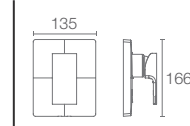

STRAYT™

K-37335IN-4FP-CP

Recessed bath and shower trim, 40mm valve in polished chrome

French Gold AF

Must Order: Trim only, for use with valve K-882IN-CP

STRAYT™ | K-20739IN-4ND-CP

Wall mount single-control basin faucet trim in polished chrome