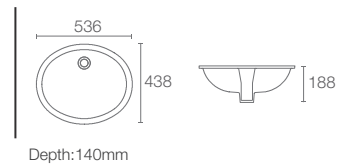

Undercounter basin in white

CAXTON™ | K-2210IN-0