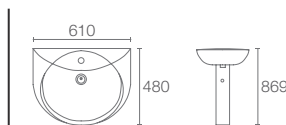

Depth:156mm