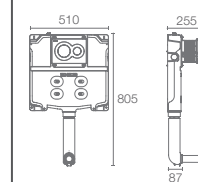

INSTAFLUSH™

K-77027IN-M-NA

Mechanical tank without frame