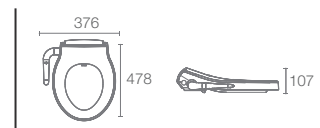

PURECLEAN™ | K-8195IN-0

Manual bidet seat (Round)