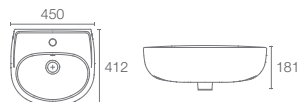

Wall-mount basin with single faucet hole in white