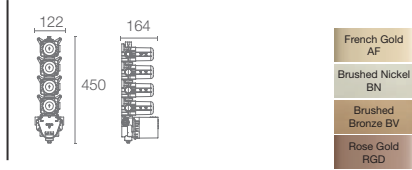

THERMOSTATIC VALVES

BEITOU™ | K-77237IN-CP

Hi-flow thermostatic 6-outlet Valve

Must Order: Valve only, for use with trim K-77248IN-9-CP

BEITOU™ | K-99872T-CP

Recessed thermostatic 5-way valve set

Must Order: Valve only, for use with trim K-99868T-9-CP

BEITOU™ | K-77236IN-CP

Hi-flow thermostatic 4-outlet valve