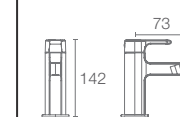

SINGULIER™

K-11545IN-4-CP

Pillar basin faucet without drain in polished chrome