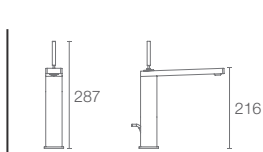

COMPOSED™ | K-73053IN-4-CP

Single-control tall basin faucet with joystick handle and drain in polished chrome