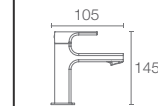

French Gold AF