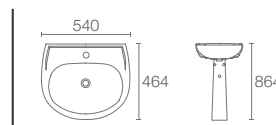

Pedestal basin with single faucet hole in white

Depth:156mm

BRIVE PLUS™ | K-8700IN-1-0

Pedestal basin with single faucet hole in white

Depth:152mm

HALF-PEDESTAL BASINS

KOHLER® Half-Pedestal Basins offer versatility and contemporary design appeal. The Half-Pedestal enhances ease of cleaning and creates an uncluttered, sleek aesthetic for the modern bath or powder room.