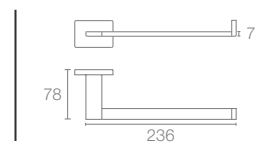

Towel shelf in polished chrome

COMPLEMENTARY | K-25065IN-CP

Square 610mm single towel bar in polished chrome

COMPLEMENTARY | K-25067IN-CP

Square towel ring in polished chrome

COMPLEMENTARY | K-25068IN-CP

Complementary square soap dish in polished chrome