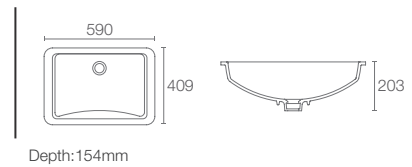

Undercounter basin in white

VERTICYL™ | K-2883-0