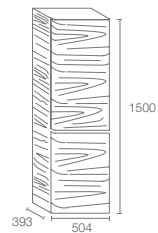

Tall unit in walnut finish (Left hinged door)

Dimensions: 504 x 393 x 1500