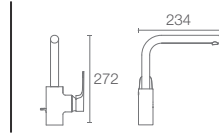

Tube spout kitchen faucet in polished chrome

JULY™ | K-5243IN-4-CP