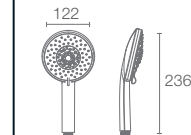

Must Order: Flexible hose (K-12067IN-BN/ K-831727-U-BN) and Handshower bracket in brushed nickel (K-9038T-BN)