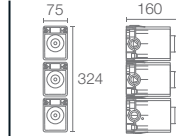

BEITOU™ | K-99872T-CP

Recessed thermostatic 5-way valve set

Must Order: Valve only, for use with trim K-99868T-9-CP