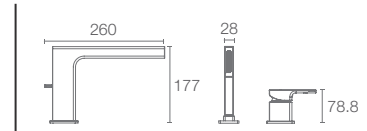

3-hole bath filler with handshower in polished chrome

French Gold AF