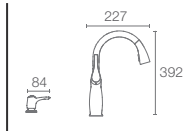

Pull-down kitchen faucet in polished chrome

MALLECO® | K-562IN-SD-VS