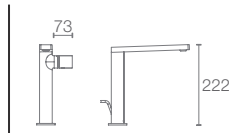

COMPOSED™ | K-73159IN-7-CP

Single-control side mount tall basin faucet with drain in polished chrome

COMPOSED™ | K-73158IN-4-CP

Single-control basin faucet with joystick handle and drain in polished chrome