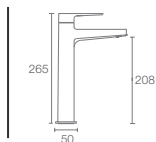

HONE

K-22539IN-4-CP

Tall pillar basin faucet without drain in polished chrome

French Gold AF
Brushed Nickel BN