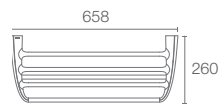

MISTOS™ | K-45446T-BN

609mm double towel shelf in brushed nickel

MISTOS™ | K-37057T-BN

Towel ring in brushed nickel

MISTOS™ | K-37055T-BN

Robe hook in brushed nickel

MISTOS™ | K-37054T-BN

Tissue holder in brushed nickel