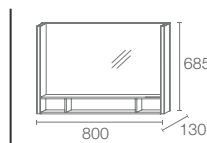

Dimensions: 1000 x 130 x 685

MIRROR | K-23261IN-NA
800mm mirror

Dimensions: 800 x 130 x 685

MIRROR | K-23260IN-NA
600mm mirror

Dimensions: 600 x 130 x 685

Cabinets
Features

Mirror
Features

REVE™ COLLECTION