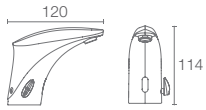

Basin faucet with drain in polished chrome

TOUCHLESS™ | K-18057IN-ND-CP