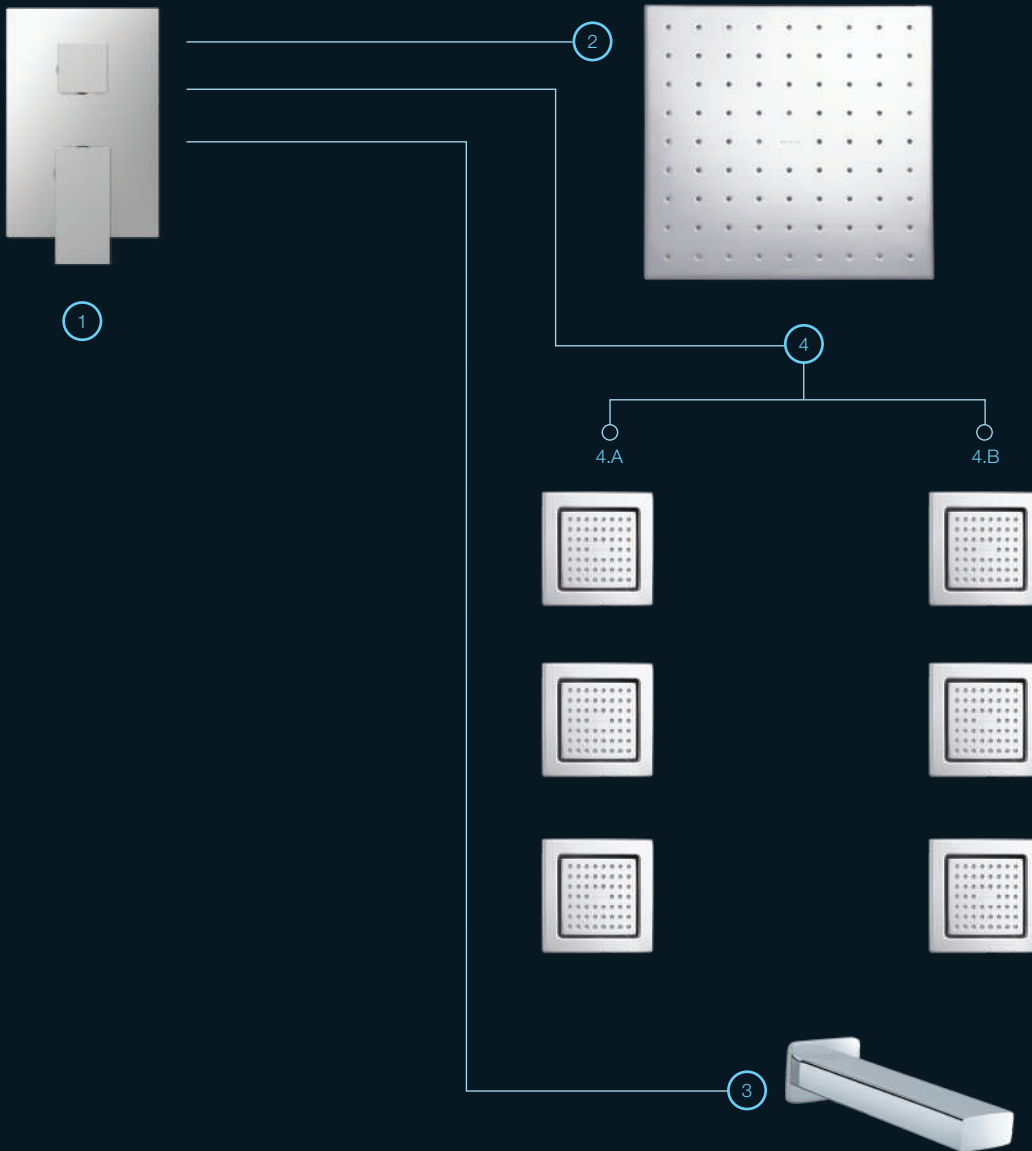

AQUA TURBO 360 | COMBO 3

1 | AQUA TURBO 360

K-99925IN-4FP-CP
Complementary square trim in polished chrome

2 | RAINFOREST™

K-73040T-CL-CP
254mm square ultrathin Katalyst™ rain showerhead in polished chrome

3 | STRAYT™

K-37344IN-CP
Bath spout with diverter in polished chrome

4 | WATERTILE™

K-8002IN-CP
54-nozzle body spray with soothing spray in polished chrome