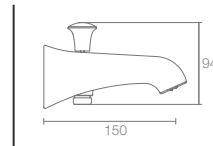

Wall-mount bath spout in polished chrome

STILLNESS™ | K-11629IN-CP

Wall-mount bath spout without diverter in polished chrome

MEMOIRS™

K-11631IN-CP with diverter | K-29992IN-CP without diverter

Bath spout in polished chrome