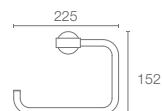

Towel ring in rose gold