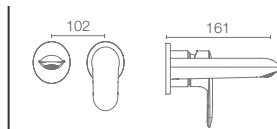

Must Order: Trim only, for use with valve K-5679IN-CP