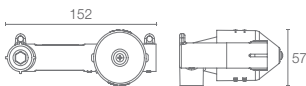

BASIN FAUCET VALVE | K-11556IN-CP

Dual-handle recessed bath and shower valve (yolk valve with lockable diverter)