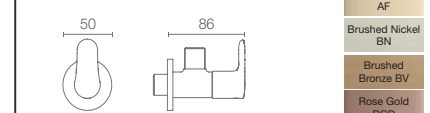

Angle valve G13mm in polished chrome (include two pieces)

JULY™ | K-80154IN-4-CP