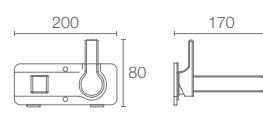

Wall-mount basin faucet with valve in polished chrome

French Gold
AF