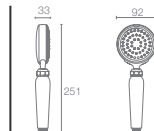

Single function handshower without hose in polished chrome

Must order: Hose 9514-CP/8593-CP