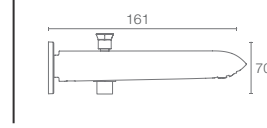

Must Order: Trim only, for use with valve K-882IN-CP

KUMIN™ | K-99467IN-CP

Bath spout without diverter in polished chrome

KUMIN™ | K-99468IN-CP

Bath spout with diverter in polished chrome

KUMIN™ | K-99460IN-4-CP