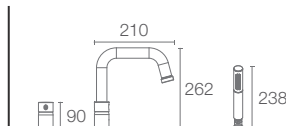

STRAYT™ | K-37337T-B4-CP

3-hole bath filler with handshower in polished chrome

French Gold AF

CUFF | K-37312IN-B4-CP

3-hole bath filler with diverter for handshower in polished chrome

BATH SPOUTS

STANCE® | K-14795IN-CP