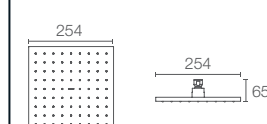

254mm square ultrathin Katalyst™ rain showerhead in polished chrome

Must Order: Wall/ceiling-mount square shower arm in polished chrome (K-20138IN-CP/K-20137IN-CP)/ / Square arm 20137IN-CP/ 20138IN-CP

RAIN SHOWERHEAD