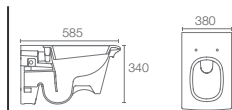

STILLNESS™ | K-2537W-00

Wall-hung toilet with Quiet-Close™ seat cover in white

P-trap 205mm

Must Order: Stillness™ metallic trim or shroud for wall-hung toilet (K-E75629-39R), Plastic outlet connector (K-1046327-S)