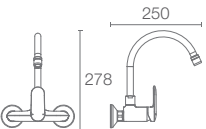

Single-handle wall-mount kitchen faucet in polished chrome

JULY™ | K-20588IN-4-CP