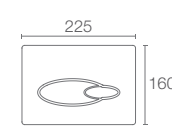

Pneumatic - Available in Rose Gold & French Gold variants
Mechanical - Available in Glossy Black, White and Brushed Nickel variants

BEVEL

K-8857IN-M-CP

Faceplate in polished chrome

DROPLET

K-4177IN-M-CP

Faceplate in polished chrome