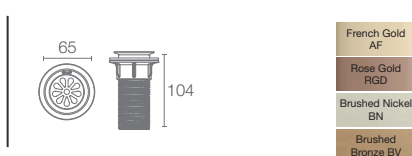

Grid drain without overflow hole in polished chrome

Grid Drain in polished chrome

COMPLEMENTARY | K-7314IN-CP