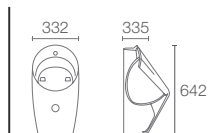

Must Order: Urinal sensor

MODERN LIFE™

K-21839T-ER-0

Wall hung urinal (rear)

PATIO™

K-18645IN-SS-0

Urinal with rear inlet in white 0.5 Ltr

Must Order: Urinal sensor