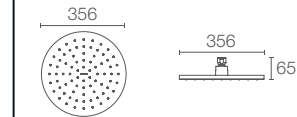

K-15994T-CL-CP
355mm round Katalyst™ air showerhead in polished chrome

Must Order: Ceiling mount shower arm in polished chrome (K-16347IN-CP/K-11623IN-CP)