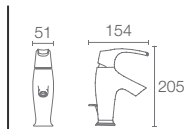

Single-control basin faucet with lever handle and pop-up drain in polished chrome

SYMBOL™ | K-19774IN-ND-CP

Tall single-control basin faucet with lever handle, without drain in polished chrome