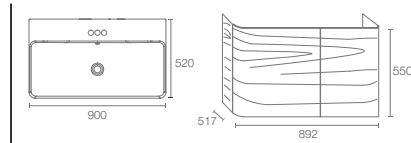

VANITY TOP | K-2749T-1-0

Dimensions: 892 x 517 x 550