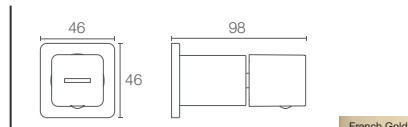

In-line stop valve trim (both G13mm and G19mm) in polished chrome

JULY™ | K-16087IN-4-CP