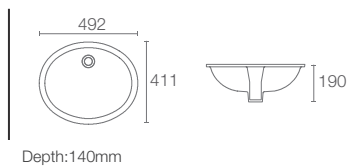

Undercounter basin in white