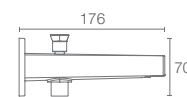

TAUT™

K-74051IN-CP
with diverter

K-74046IN-CP
without diverter

Bath spout in polished chrome