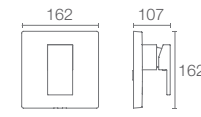

Recessed bath and shower trim in polished chrome

Must Order: Trim only, for use with valve K-882IN-CP