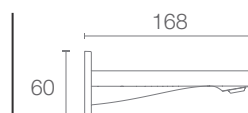

Aqua Turbo 360 trim in polished chrome

Must Order: Trim only, for use with valve K-99924IN-CP

PARALLEL | K-23511IN-CP

Bath spout with diverter in polished chrome

PARALLEL | K-23512IN-CP

Bath spout without diverter in polished chrome