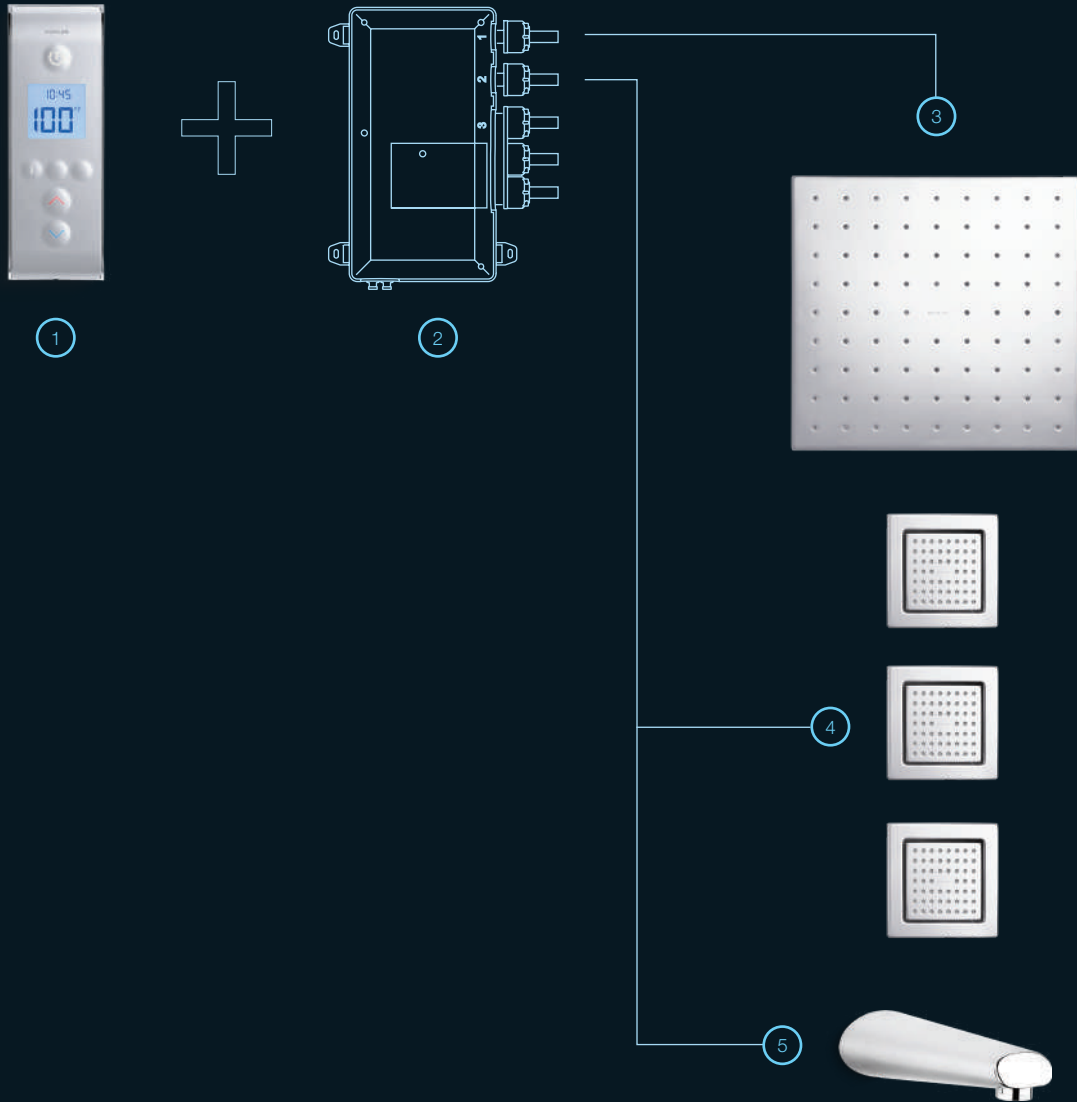

DTV PROMPT 3 | COMBO 2

1 | DTV PROMPT®

K-558-1CP
Three-Outlet Digital
Interface in satin chrome

Must Order: Digital Interface
mounting bracket (K-559-CP)

2 | DTV THREE PORT VALVE

K-557D-K-NA
Digital Thermostatic
valve

3 | RAIN SHOWERHEAD

K-9302T-CL-CP
330mm ultra-thin square
showerhead in polished chrome

4 | WATERTILE™

K-8002IN-CP
Square 54-nozzle body
spray with soothing spray
in polished chrome

5 | COMPLEMENTARY

K-10383IN-CP
Bath spout without diverter
in polished chrome