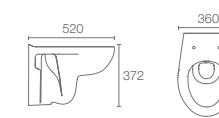

P-trap 210mm

Must Order: Plastic outlet connector
(K-1046327-S)

BRIVE PLUS™

K-13945IN-S-0
with Quiet-Close™

K-97318IN-0
with PureClean™

Wall-hung toilet seat cover in white

P-trap 225mm

Must Order: Plastic outlet connector
(K-1046327-S)