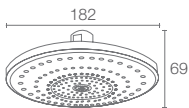

Must Order: Wall/ceiling-mount shower arm in polished chrome (K-16346IN-CP/ K-16347IN-CP/ K-11623IN-CP)