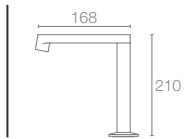

Row design basin spout with click drain, without handle in polished chrome

COMPONENTS™ | K-23887T-CP