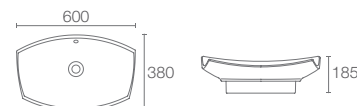

Depth: 87mm