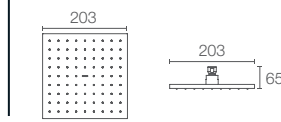

RAIN SHOWERHEAD

K-18360T-CL-CP

203mm square Katalyst™ rain showerhead in polished chrome

Must Order: Wall/ceiling-mount square shower arm in polished chrome (K-20138IN-CP/K-20137IN-CP)/ / Square arm 20137IN-CP/ 20138IN-CP