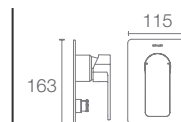

Must Order: Trim only, for use with valve K-882IN-CP

PARALLEL | K-23495IN-4-CP

Recessed shower only trim, 40mm valve in polished chrome

Must Order: Trim only, for use with valve K-880IN-CP

PARALLEL | K-23497IN-4-CP