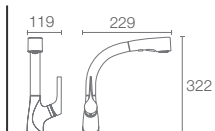

ALEO™ | K-99175T-4-CP