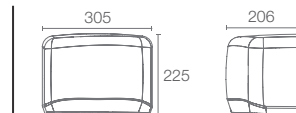

Single-control faucet in polished chrome

STRAYT™ | K-72867IN-ND-CP

Cold only faucet in polished chrome

TOUCHLESS™ | K-5487K-CP

Soap dispenser in polished chrome

TOUCHLESS™ | K-5486T-B-0P

Hand dryer in white