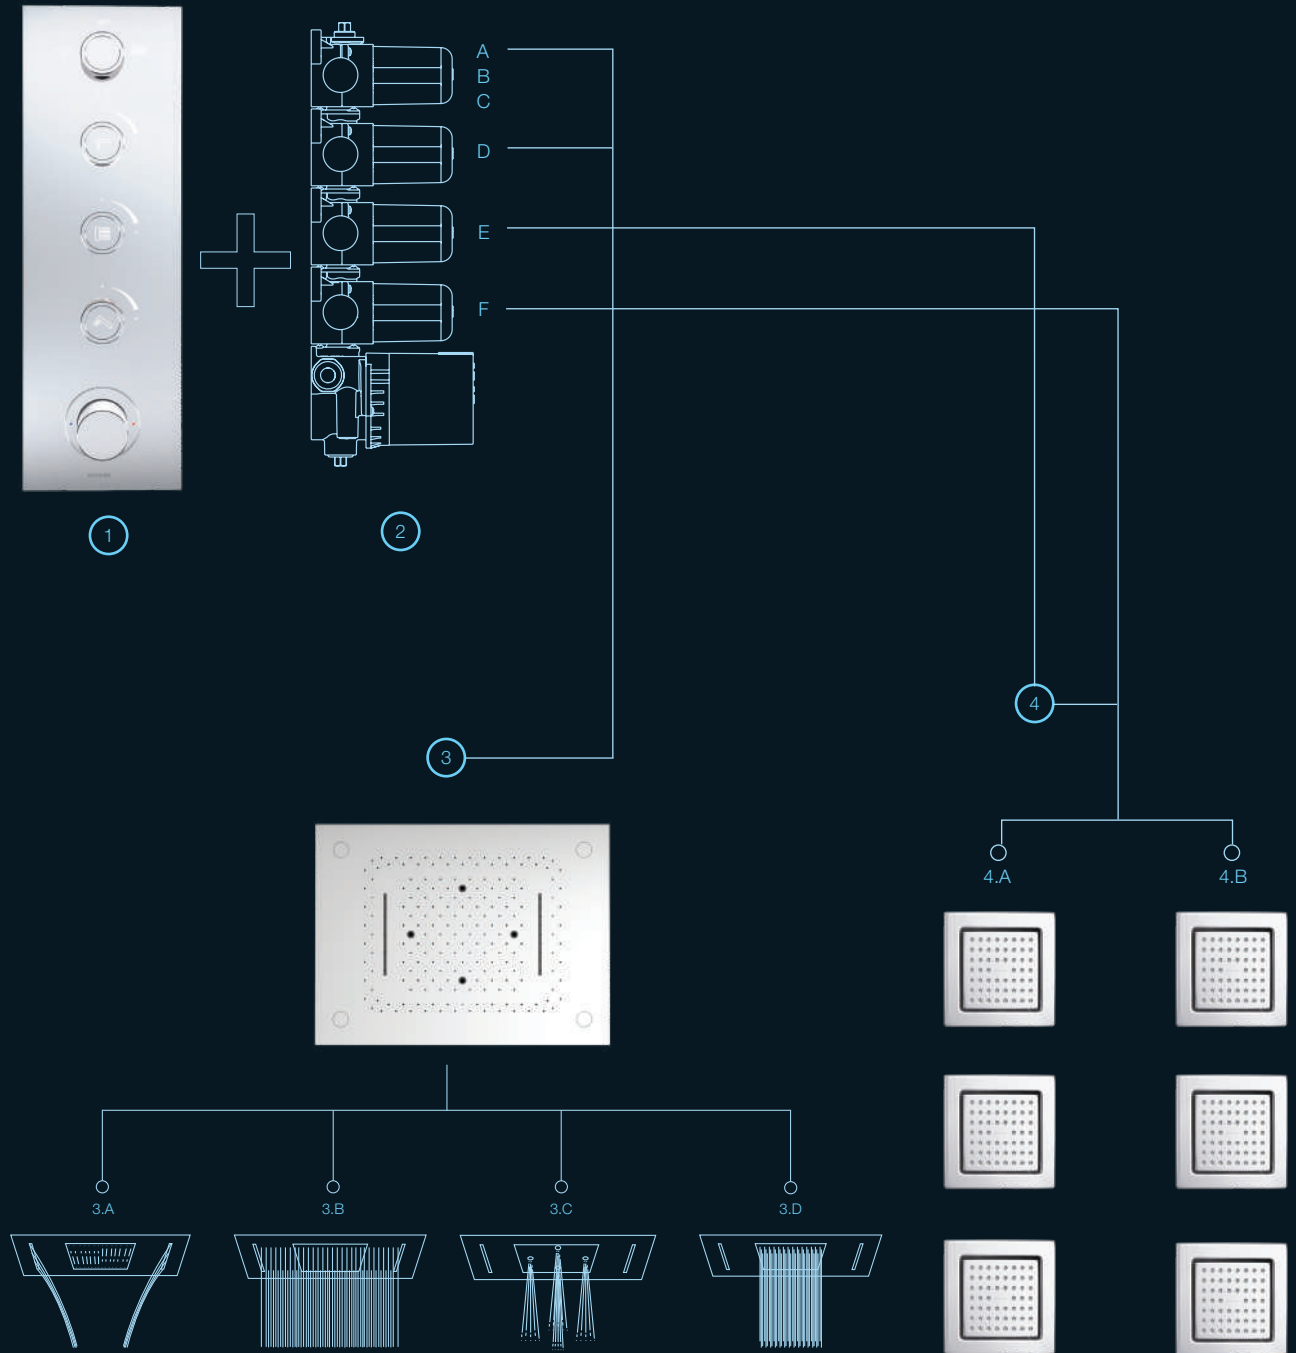

LOURE® | COMBO 2

LARGE RAINPANEL WITH 6-WAY TRIM

SHOWERING COMPONENTS

1 | BEITOU™

K-77248IN-9-CP
Beitou™ 6-way trim

2 | BEITOU™

K-77237IN-CP
Hi-flow Thermostatic
6-outlet Valve

3 | LOURE®

K-97168IN-CP
Rectangle multifunction
rainpanel in polished chrome

A: Cascade
B: Rain
C: Hydro Massage
D: Outer Rain Curtain

4 | WATERTILE™

K-8002IN-CP
Square 54-nozzle body
spray with soothing
spray in polished chrome