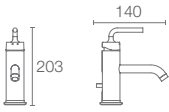

PURIST™ | K-14404IN-4AND-CP

Single-control tall basin faucet in polished chrome