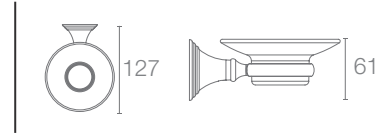

Soap dish in polished chrome

DEVONSHIRE™ | K-10554-CP