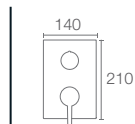

AQUA TURBO 360

K-99926IN-4FP-CP

Complementary round trim in polished chrome

Must Order: Trim only, for use with valve K-99924IN-CP

AQUA TURBO 360

K-99925IN-4FP-CP

Complementary square trim in polished chrome