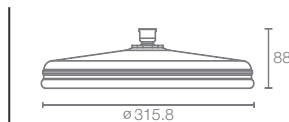

LOURE® | K-9301T-CL-CP

381mm ultra-thin square showerhead in polished chrome

Must Order: Ceiling mount shower arm K-16347IN-CP / K-11623IN-CP/ Square ceiling arm 20137IN-CP

ARTIFACTS™ | K-15993T-CL-CP

Traditional round single function showerhead in polished chrome