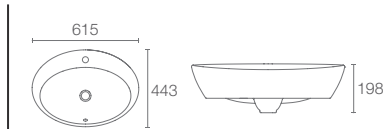

DELTA™ | K-19897T-0

Vessel basin without faucet hole in white

Depth: 121mm

Must Order: K-1065000-CP grid drain

KARESS™ | K-2764T-1-0

Vessel basin with single faucet hole in white

Depth: 148mm

ROUND™ | K-14800X-0