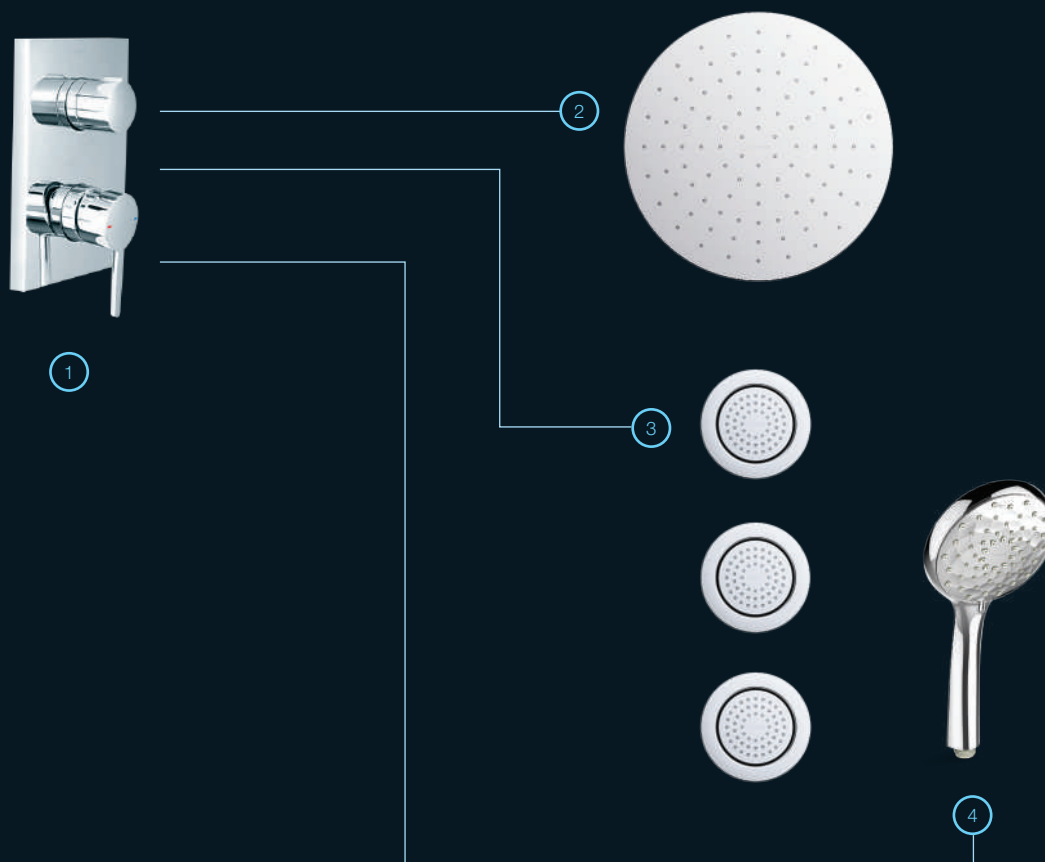

AQUA TURBO 360 | COMBO 6

1 | AQUA TURBO 360

K-99926IN-4FP-CP
Complementary round trim
in polished chrome

2 | RAIN SHOWERHEAD

K-73039T-CL-CP
254mm round ultrathin
Katalyst™ rain showerhead in
polished chrome

3 | WATERTILE™

K-8014IN-CP
Round 54-nozzle body
spray with soothing spray
in polished chrome

4 | AWAKEN™

K-72421IN-CP
Organic multi-mode
handshower with hose In
polished chrome