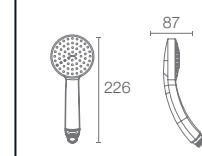

COMPLEMENTARY

K-16359IN-A-CP

Single-function handshower with hose in polished chrome