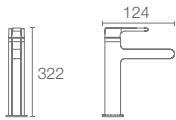

Tall pillar basin faucet without drain in polished chrome

French Gold
AF