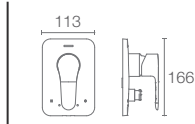

JULY™ | K-5680IN-4ND-CP

Wall-mount basin faucet trim in polished chrome

Must Order: Trim only, for use with valve K-5679IN-CP

JULY™ | K-P16316IN-4FP-CP

Recessed bath and shower faucet trim with lever handle and diverter button in polished chrome