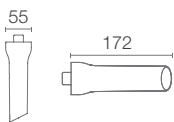

TOOBI™

K-3962IN-CP

Wall-mount bath spout in polished chrome