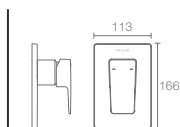

HONE

K-22542IN-4FP-CP

Recessed shower only trim in polished chrome

Must Order: Trim only, for use with valve K-880IN-CP

HONE

K-22543IN-CP
without diverter

K-22544IN-CP
with diverter

Bath spout in polished chrome