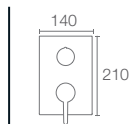

AQUA TURBO 360

K-99926IN-4FP-CP

Complementary round trim in polished chrome

Must Order: Trim only, for use with valve K-99924IN-CP

AQUA TURBO 360

K-99925IN-4FP-CP

Complementary square trim in polished chrome