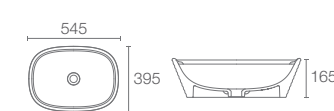

Depth: 153mm

CHALICE™ | K-99183T-0

Oval vessel basin without faucet hole in white

Depth: 140mm

RIBANA | K-77066IN-0

Vessel basin without faucet hole in white

Depth: 129mm

Must Order: K-24740IN-0 and K-75823IN-CP
drain and bottle trap 350mm