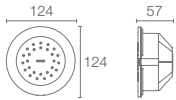

Round 54-nozzle body spray with soothing spray in polished chrome

WATERTILE™ | K-8013IN-CP

Round 27-nozzle body spray with stimulating spray in polished chrome

AWAKEN™ | K-97007T-CP

Body spray with flower pattern spray face design in polished chrome