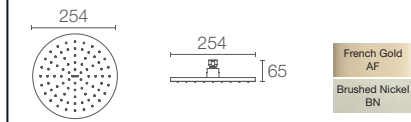

RAIN SHOWERHEAD

K-18359T-CL-CP

254mm round Katalyst™ rain showerhead in polished chrome

Must Order: Wall/ceiling-mount shower arm in polished chrome (K-16346IN-CP/K-16347IN-CP/K-11623IN-CP)