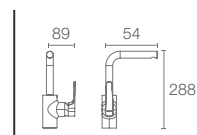

Single-control basin faucet with swivel spout without drain in polished chrome