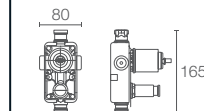

- French Gold AF
- Brushed Nickel BN
- Brushed Bronze BV
- Rose Gold RGD