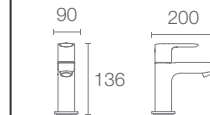

JULY™

K-75377IN-4-CP

Pillar basin faucet with lever handle without drain in polished chrome