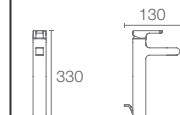

SINGULIER™

K-10861IN-4-CP
with drain

Single-control tall basin faucet in polished chrome

French Gold AF