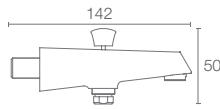

Bath spout with diverter in polished chrome

- French Gold AF
- Brushed Nickel BN
- Brushed Bronze BV