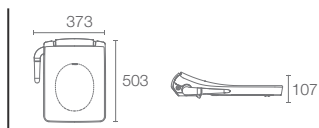

BIDET SEAT PURECLEAN™

PURECLEAN™ | K-96001IN-0

Manual bidet seat (Square)

Compatible toilets

K-77017IN-0 Forefront™ wall-hung toilet

PURECLEAN™ | K-8196IN-0

Manual bidet seat (Square)

Compatible toilets