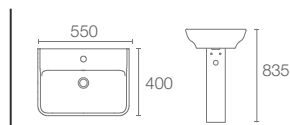

Depth:150mm

PANACHE™ | K-17654K-00

Pedestal basin with single faucet hole in white

Depth:152mm

STRUKTURA | K-20813IN-1-0

Pedestal basin with single faucet hole in white

Depth:133mm

FOLIO™ | K-2017IN-1-0