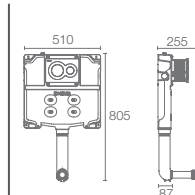

INSTAFLUSH™

K-77027IN-P-NA

Pneumatic tank without frame