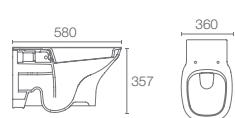

Wall-hung toilet with seat cover in white

P-trap 207mm

Must Order: Plastic outlet connector (K-1046327-S)

FREELANCE™ | K-18132IN-2SR-0

Wall-hung toilet with Quiet-Close™ seat cover in white

P-trap 207mm

Must Order: Plastic outlet connector (K-1046327-S)