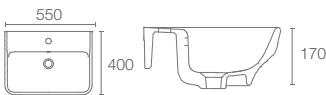

Wall-mount basin with single faucet hole in white

Depth:133mm