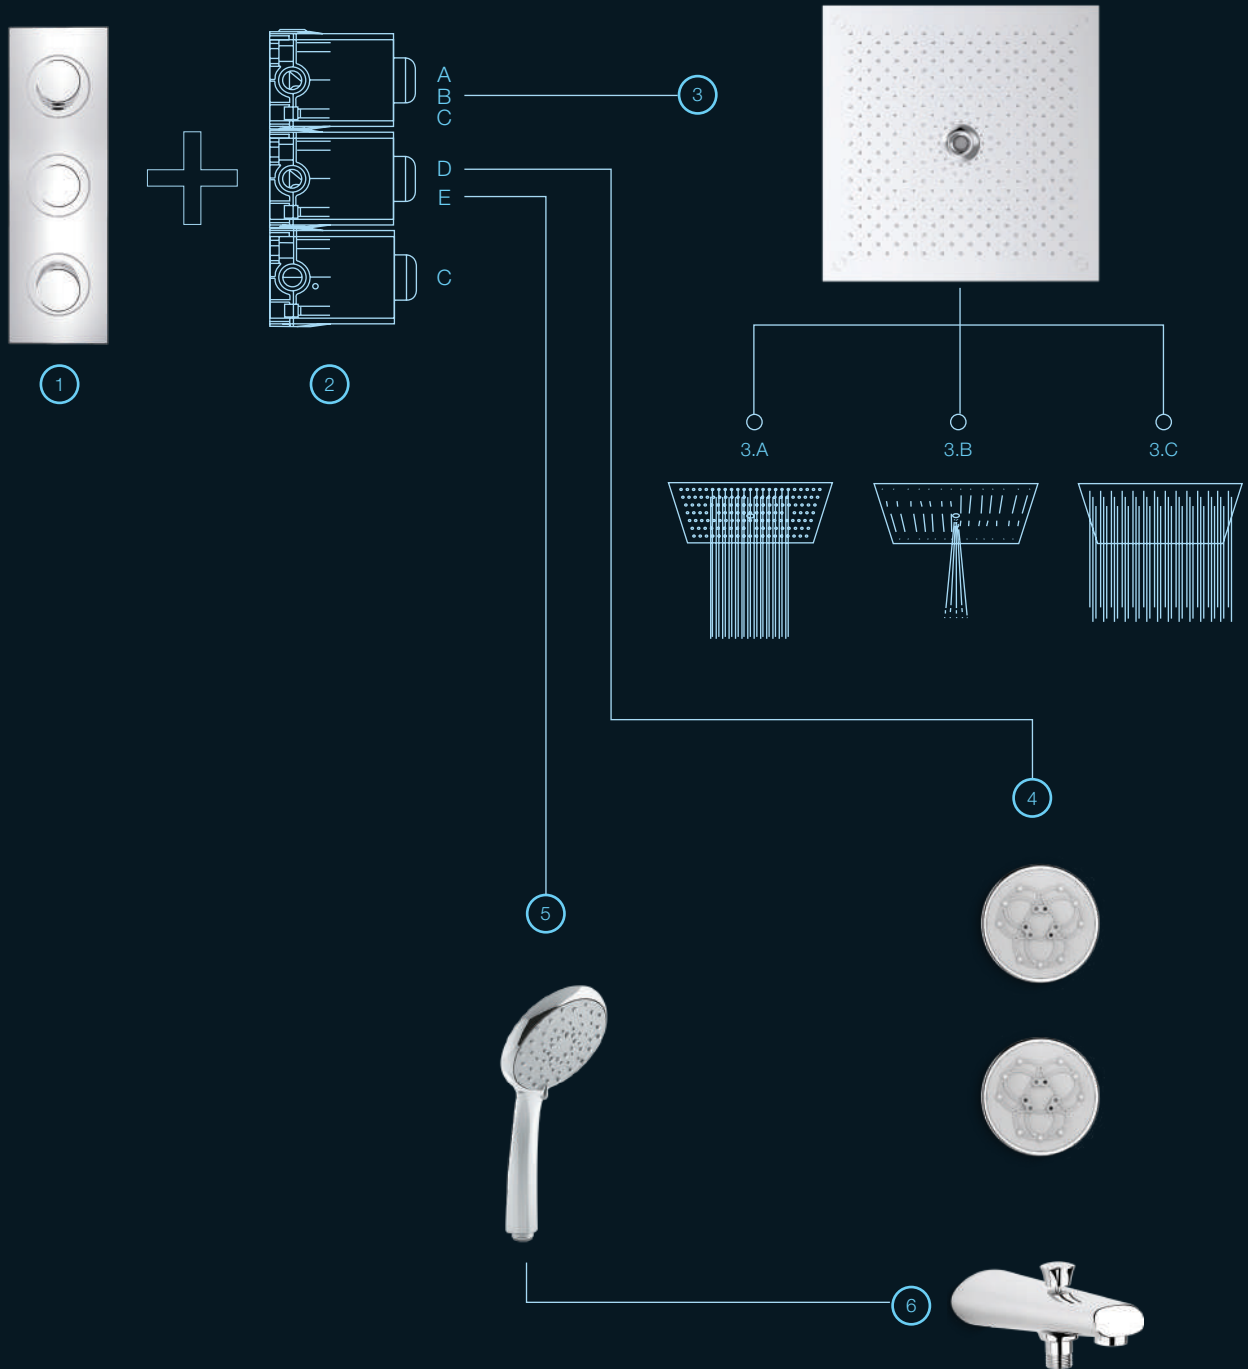

BEITOU™ | COMBO 3

SMALL RAINPANEL WITH BEITOU™ 5-WAY TRIM

1 | BEITOU™

K-99868T-9-CP
Beitou™ hi-flow
5-way trim

2 | BEITOU™

K-99872T-CP
Beitou™ recessed
5-Way valve set

3 | BEITOU™

K-76017T-L-CP
Beitou™ Rain
Panel 500X500

A: Inner Rain
B: Laminar
C: Outer Rain

4 | AWAKEN BODY SPRAY

K-97007T-CP
Body spray with flower pattern spray
face design in polished chrome

5 | AWAKEN HANDSHOWER

K-72421IN-CP
Organic multi-mode handshower with
hose in polished chrome

6 | BATHSPOUT

K-10384IN-CP
Bath spout with diverter in
polished chrome