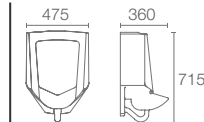

Must Order: Urinal sensor