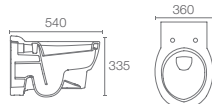

P-trap 215mm

Must Order: Plastic outlet connector
(K-1046327-S)

OVE™

K-17647IN-S-0
with Quiet-Close™

K-99994IN-0
with PureClean™

Wall-hung toilet with Quiet-Close™ seat
cover in white

P-trap 225mm

Must Order: Plastic outlet connector
(K-1046327-S)