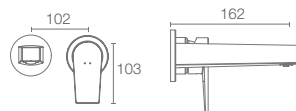

TAUT™

K-74027IN-4ND-CP

Single-control wall mount basin faucet without drain in polished chrome

Must Order: Trim only, for use with valve K-5679IN-CP