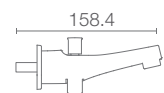

* Please contact our technical representative for information on 'Must Order' list for all the above SKUs.