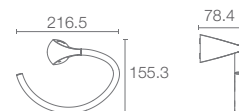

MISTOS™ | K-37057T-BN

Towel ring in brushed nickel