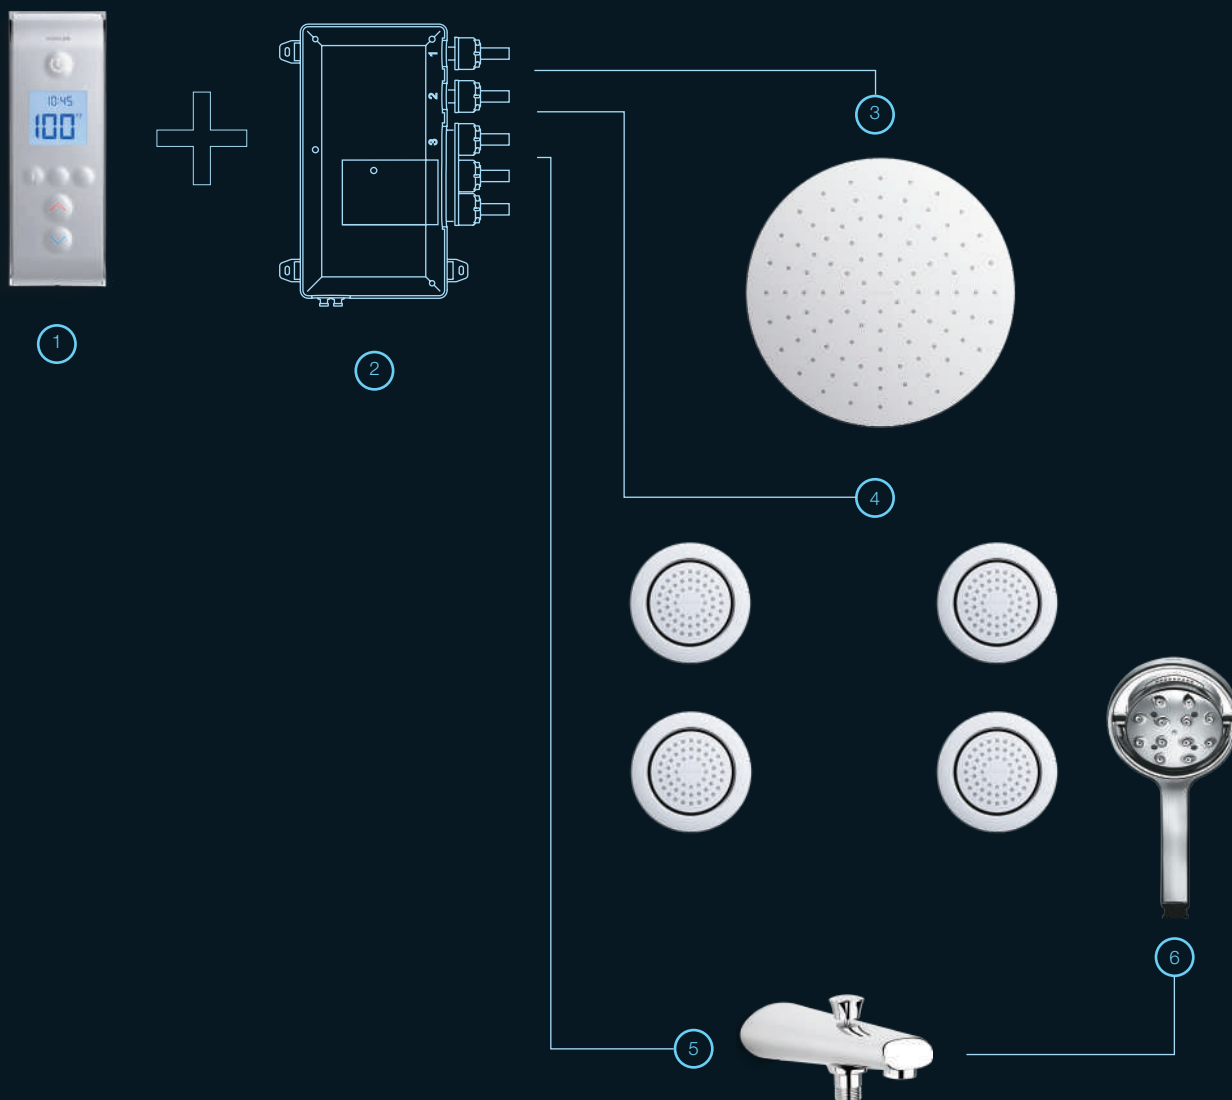

DTV PROMPT 3 | COMBO 3

1 | DTV PROMPT

K-558-1CP
Three-Outlet Digital
Interface in satin chrome

Must Order: Digital Interface
mounting bracket (K-559-CP)

2 | DTV THREE PORT VALVE

K-557D-K-NA
Digital Thermostatic
valve

3 | RAIN SHOWERHEAD

K-73039T-CL-CP
Round ultrathin Katalyst™
rain showerhead in polished
chrome

Must Order: Wall/ceiling mount
shower arm in polished chrome
(K-16346IN-CP/ K-16347IN-CP/
K-11623IN-CP)

4 | WATERTILE™

K-8014IN-CP
Round 54-nozzle body
spray with soothing spray
in polished chrome

Must Order: Supply elbow in
polished chrome (K-1638IN-CP)

5 | COMPLEMENTARY

K-10384IN-CP
Bath spout without diverter
in polished chrome

6 | FLIPSIDE™

K-7294IN-CP
Handshower with hose in
polished chrome

Must Order: Handshower bracket
in polished chrome (K-9040IN-CP)