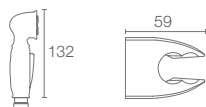

French Gold AF