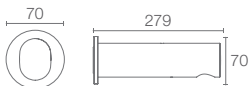

HONE

K-22543IN-CP
without diverter

K-22544IN-CP
with diverter

Bath spout in polished chrome

French Gold
AF
Brushed Nickel
BN