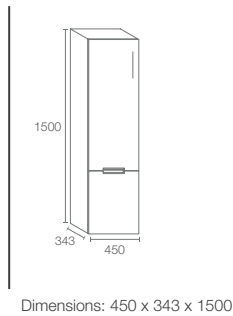

Tall Unit in grey (Right hinged door)

VANITY | K-31595IN-PSH