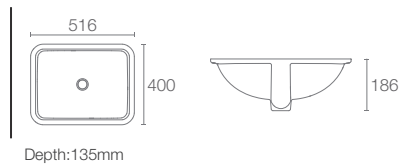

Undercounter basin in white

CAXTON™ | K-2211IN-0