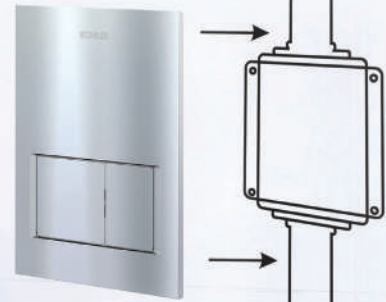

SOFT PRESS™

The wall becomes the new focus of luxury with Kohler® Softpress Flush Valve. A stylish straight-line design compliments the décor elegantly, while superior-grade components & dual-flush Pneumatic technology ensure unmatched performance. Be it effortless actuation, great flow (even at low pressures), big water savings or easy maintenance, Softpress by Kohler® marks a truly watershed addition to your wall-hung toilets.

Effortless Flushing

smooth action with minimum force
- ideal for elderly & children.

Adjustable Flow Rate

Time delay mechanism aids flushing adjustability.

Water Saving

Accurate volume setting without loss in flow rate.

Ease of Installation

Height adjustable through connection accessories to match all toilet rough-in.

SOFT PRESS™ | K-31538IN-CP

Flush valve - Pneumatic