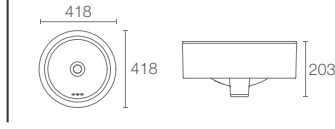

Depth: 152mm