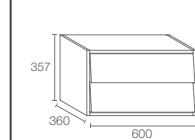

CABINET | K-31594IN-N21

Side Unit in titanium grey

Dimensions: 600 x 360 x 357