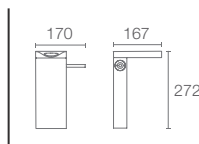

Single-handle tall basin faucet in polished chrome

BEITOU™ | K-99876IN-4ND-CP