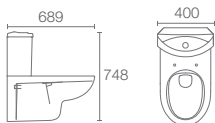

K-17661K-S-0
with Quiet-Close™

K-6302IN-0
with PureClean™

Wall-hung toilet seat with exposed tank and seat cover in white

P-trap 216mm

Must Order: Plastic outlet connector
(K-1046327-S)