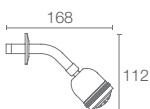

AWAKEN™ | K-72425IN-CP

Organic multi-mode showerhead with shower arm in polished chrome