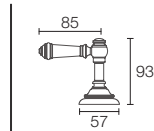

Lever handles in polished chrome

ARTIFACTS™ | K-98068T-3M-CP

Prong handles in polished chrome