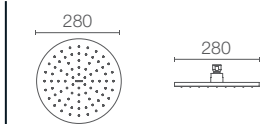

RAIN SHOWERHEAD

K-73039T-CL-CP

254mm round ultrathin Katalyst™ rain showerhead in polished chrome

Must Order: Wall/ceiling-mount shower arm in polished chrome (K-16346IN-CP/ K-16347IN-CP/ K-11623IN-CP)