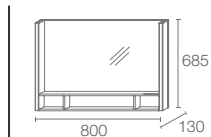

Terrace... Mirror (K-23262IN-NA)

TERRACE™ COLLECTION

MIRROR | K-23262IN-NA

1000mm Mirror

Dimensions: 1000 x 130 x 685

MIRROR | K-23261IN-NA

800mm Mirror

Dimensions: 800 x 130 x 685