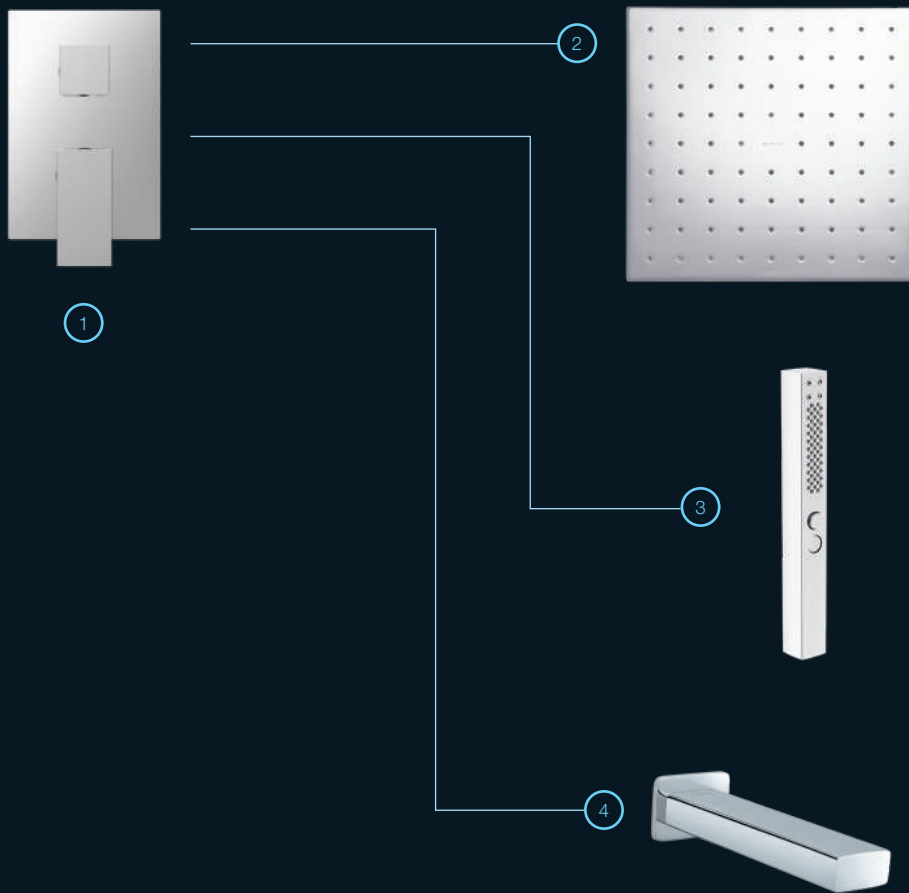

AQUA TURBO 360 | COMBO 5

1 | AQUA TURBO 360

K-99925IN-4FP-CP
Complementary square trim in polished chrome

2 | RAINFOREST™

K-73040T-CL-CP
254mm square ultrathin Katalyst™ rain showerhead in polished chrome

3 | SHIFT+

K-21336IN-CP
Shift+ square handshower with hose in polished chrome

4 | STRAYT™

K-37344IN-CP
Bath spout without diverter in polished chrome