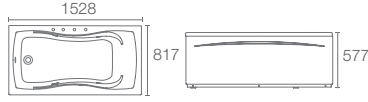

MILANO™ | K-11214T-W01-0

Drop-in acrylic whirlpool dual system

Must Order: Bath drain in polished chrome (K-17295T-CP)

HOURLASS™ | K-20627IN-K-0

Integrated acrylic whirlpool

Includes pillow, drain and two side apron