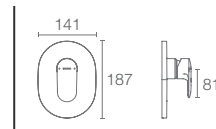

Must Order: Trim only, for use with valve K-880IN-CP