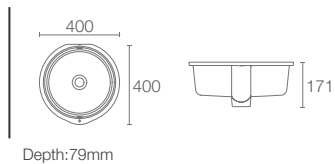

Undercounter basin in white

CAXTON™ | K-20000-0