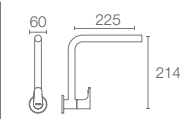

Wall-mount cold only kitchen faucet in polished chrome

KUMIN™ | K-99483IN-4-CP