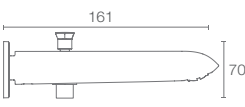

K-74046IN-CP
without diverter

Bath spout in polished chrome

KUMIN™ | K-99467IN-CP

Bath spout without diverter in polished chrome

KUMIN™ | K-99468IN-CP

Bath spout with diverter in polished chrome

FAUCETS

The design and detailing of your bathroom is something that can bring you pleasure everyday; it is not a place for compromise. KOHLER® offers an inspiring breadth and depth of faucetry for basins, bath and shower applications. Ceramic disc valving and flexible stainless steel supplies, along with an array of styles and finish options, allow homeowners to complete their bathrooms with confidence.