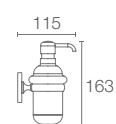

CRUZ | K-10712D-CP

Soap dispenser and holder with frosted glass bottle in polished chrome