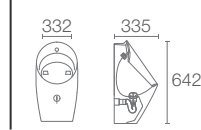

Must Order: Urinal sensor

MODERN LIFE™

K-21839T-ER-0

Wall hung urinal (rear)

PATIO™

K-18645IN-SS-0

Urinal with rear inlet in white 0.5 Ltr

Must Order: Urinal sensor