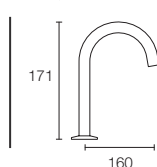

Ribbon design basin spout with click drain, without handle in polished chrome

COMPONENTS™ | K-77966T-CP