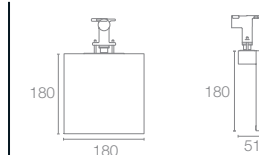

LOURE® | K-9302T-CL-CP

330mm ultra-thin square showerhead in polished chrome

Must Order: Ceiling mount shower arm K-16347IN-CP / K-11623IN-CP/ Square ceiling arm 20137IN-CP

LOURE® | K-97911IN-CP

Wall-mount cascade shower in polished chrome