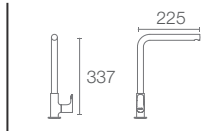

Deck-mount cold only kitchen faucet in polished chrome

ALEO+™ | K-20587IN-4-CP