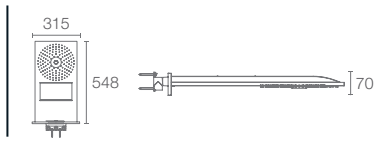

BEITOU™ | K-72830T-L-CP

Wall-mount showerhead in polished chrome

AIRFOIL™ | K-37269T-CP

Multifunction wall-mount shower head in polished chrome

LOURE® | K-98275IN-CL-CP

431mm Katalyst™ air showerhead in polished chrome