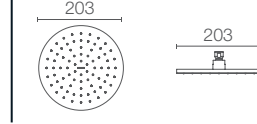

RAIN SHOWERHEAD

K-73037T-CL-CP

203mm round ultrathin rainhead in polished chrome

Must Order: Wall/ceiling-mount shower arm in polished chrome (K-16346IN-CP/ K-16347IN-CP/K-11623IN-CP)