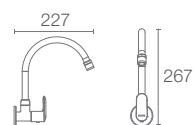

Wall-mount kitchen faucet cold only in polished chrome