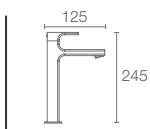

French Gold AF