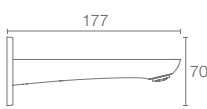

Wall-mount bath spout without diverter in polished chrome

* Please contact our technical representative for information on 'Must Order' list for all the above SKUs.

Hone

Straight-of-the-art

Embodying an obsession for superior craftsmanship, Hone intersects straight angular edges with precise planes and soft radii to sculpt a new metaphor for modern minimalism. There's no straighter route to exhilaration.