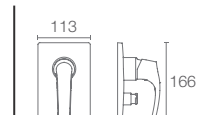

Recessed bath and shower faucet trim with lever handle and diverter button in polished chrome