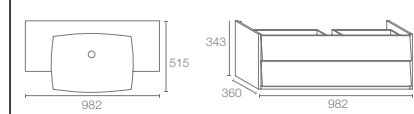

Dimensions: 982 x 360 x 343