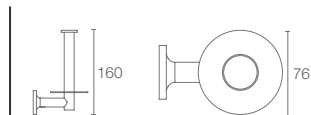

Tissue holder in polished chrome

French Gold
AF