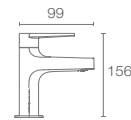

TAUT™

K-29581IN-4-CP

Pillar tap-flat handle in polished chrome

TAUT™

K-29582IN-4-CP

Tall pillar tap-flat handle in polished chrome

TAUT™

K-74026IN-4A-CP