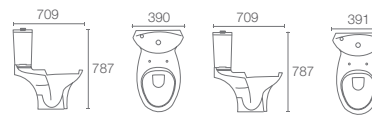

P-trap 180mm | S-trap 255mm
Must Order: P-trap (K-1036901)
Rubber spud outlet for toilets (K-1060831)