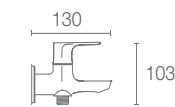

ALEO™ | K-20073IN-4-CP

1-way bib tap in polished chrome

ALEO™ | K-20075IN-4-CP

2-way bib tap in polished chrome

SYMBOL™ | K-11792IN-4-CP

In-line stop valve trim (both G12.7mm and G19mm) in polished chrome

French Gold
AF
Brushed Nickel
BN