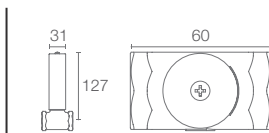

K-16088IN-NA
G13mm

K-16089IN-NA
G19mm

In-line stop valve

COMPLEMENTARY | K-45432IN-CP