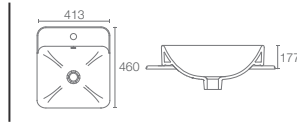

Depth: 125mm

Must Order: K-75823IN-CP and K-20746IN-0 bottle trap 350mm and grid drain