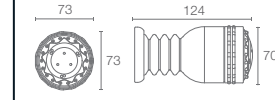

Round invigorating 3-way bodyspray in polished chrome

1 in a box

Brushed Nickel
BN