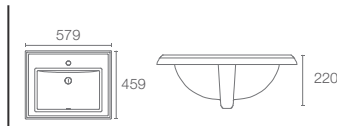

Self-rimming basin with single faucet hole in white

Depth: 173mm