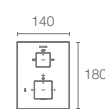

Must Order: Trim only, for use with Valve 20740IN-NA

* Please contact our technical representative for information on 'Must Order' list for all the above SKUs.