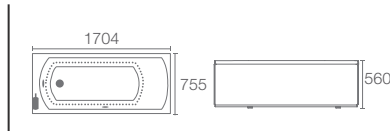

Rectangular freestanding acrylic BubbleMassage™ bath

Includes bath drain

Must Order: Bath drain in polished chrome (K-18355T-CP)

OVE™ | 1768IN-G58-0

Integrated acrylic BubbleMassage™ bath left hand installation