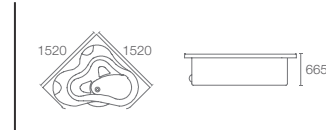

Drop-in acrylic whirlpool dual system and back massage (dual seater)

Includes Pillow

Must Order: Bath drain in polished chrome K-17295T-CP