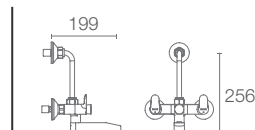

JULY™ | K-5680IN-4ND-CP

Wall-mount basin faucet trim in polished chrome

Must Order: Trim only, for use with valve K-5679IN-CP

JULY™ | K-P16316IN-4FP-CP

Recessed bath and shower faucet trim with lever handle and diverter button in polished chrome