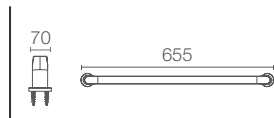

AVID™

FITTINGS & ACCESSORIES

AVID™ | K-97495T-CP

Towel bar in polished chrome

AVID™ | K-97496T-CP

Double towel bar in polished chrome

AVID™ | K-97497T-CP

Double towel shelf in polished chrome