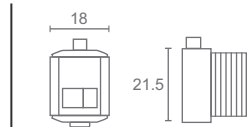

SOFT PRESS™ | K-31538IN-CP

Flush valve - Pneumatic