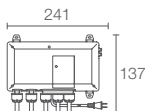

DTV+™
Digital Interface
Mounting Bracket
K-99694-CP