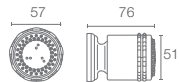

Brushed Nickel
BN

HANDSHOWERS

Handshowers are a great option as they come in a variety of sprays and offer an additional water delivery source. One can use them alone or in conjunction with a showerhead. Most feature an easy-to-clean MasterClean™ sprayface. Functionality can be enhanced and made height adjustable when paired with a sidebar.