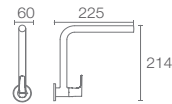

Wall-mount cold only kitchen faucet in polished chrome

ALEO™ | K-20589IN-4-CP