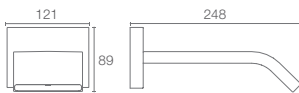

NEW

LOURE® | K-14676T-CP

Wall-mount bath spout in polished chrome

FALLING WATER™