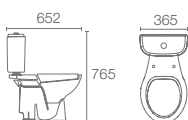

BRIVE PLUS™ | K-1939IN-S-0

Two-piece toilet with Quiet-Close™ seat cover in white

S-trap 205mm
Must Order: Rubber spud outlet for toilets (K-1060831)

BRIVE PLUS™ | K-1921IN-S-0

Two-piece toilet with Quiet-Close™ seat cover in white