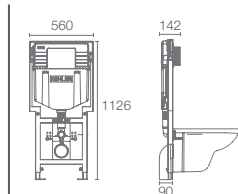

INSTAFIT+

K-77028IN-P-NA
Pneumatic

K-77028IN-M-NA
Mechanical

In-wall tank with Full frame

INSTAFIT

K-77029IN-P-NA
Pneumatic

K-77029IN-M-NA
Mechanical

In-wall tank with Half frame