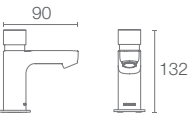

Soft press auto closing faucet in polished chrome

KUMIN™ | K-18656IN-ND-CP