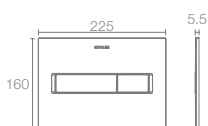

Brive+ wall-hung toilet with exposed tank with Quiet-Close™ Seat

FACEPLATES

NOTE™

K-75891IN-M-CP

Faceplate in polished chrome

GRAPH

K-20189IN-P-CP

Graph in-wall tank faceplate pneumatic in polished chrome