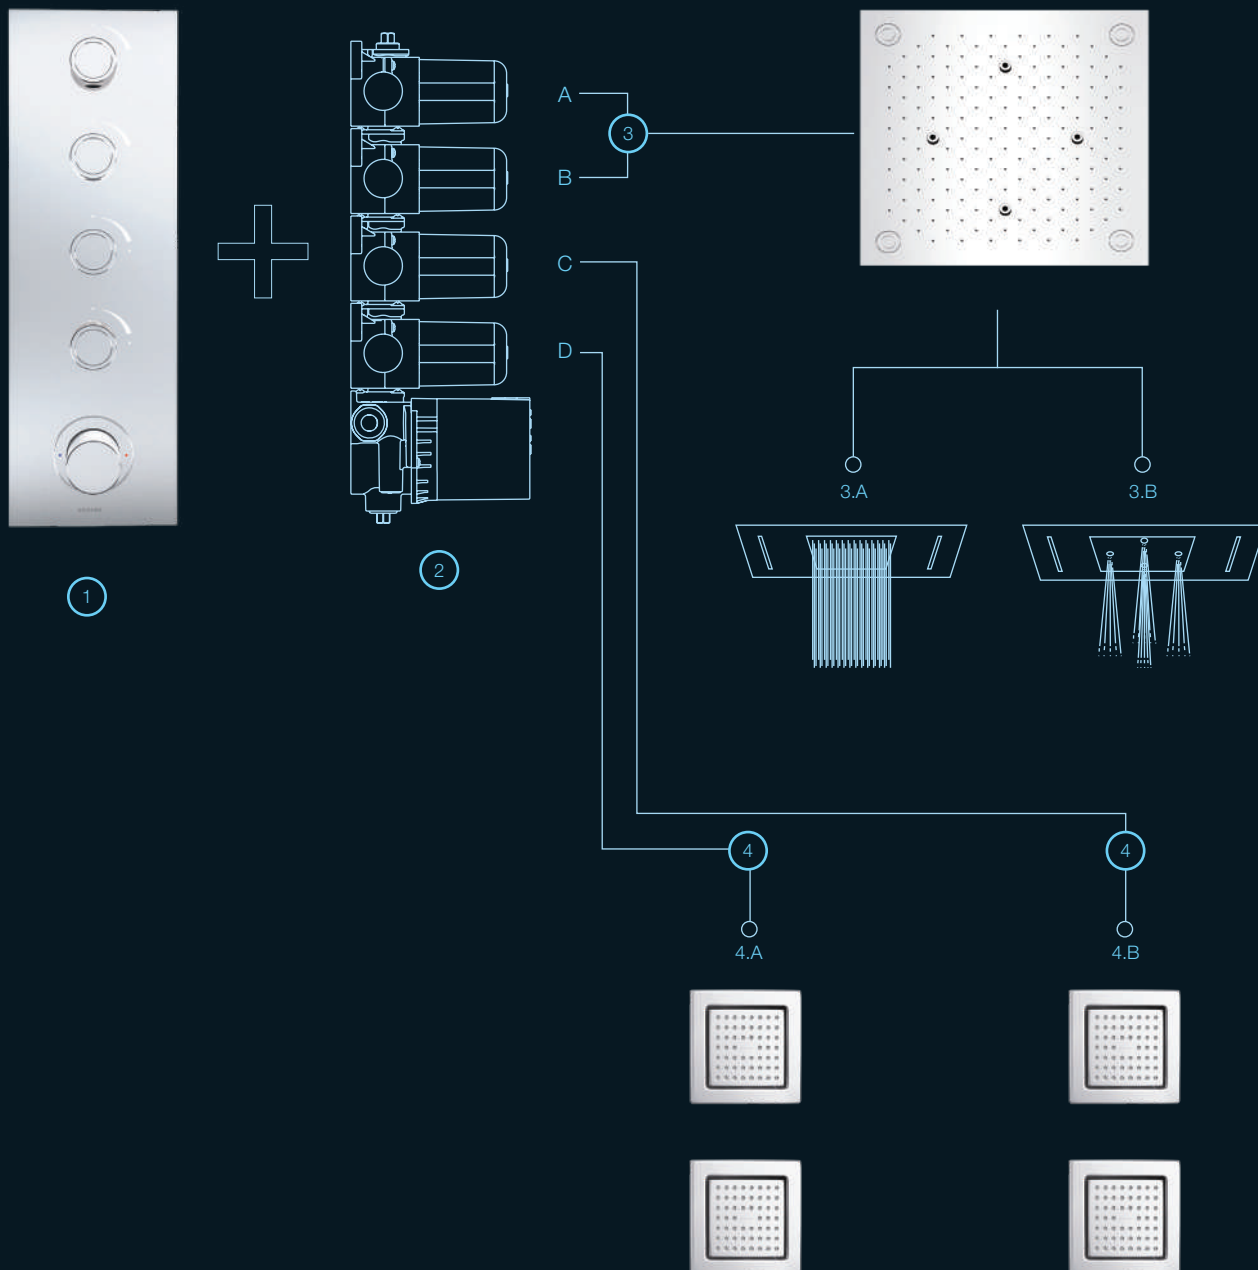

LOURE® | COMBO 3

SMALL RAINPANEL WITH BEITOU™ 4-WAY TRIM

1 | BEITOU™
K-77247IN-CP
Beitou™ Hi-flow 4-way

2 | BEITOU™
K-77236IN-CP
Beitou™ Hi-flow
Thermostatic Valve,
4-way

3 | LOURE®
K-97167IN-CP
Rectangle multifunction
rainpanel in polished
chrome

4 | WATERTILE™
K-8002IN-CP
Square 54-nozzle body
spray with soothing spray in
polished chrome

A: Rain
B: Hydro Massage