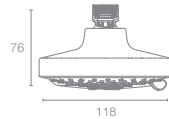

Multi-function showerhead without shower arm in polished chrome

Must Order: Wall-mount shower arm K-99054IN-CP

RAIN DUET™ | K-23658IN-CP

Rainduet multifunction Geometric showerhead without shower arm in polished chrome