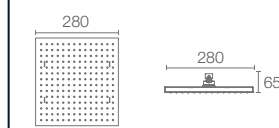

RAINFOREST™

K-3867IN-CP

279mm square single-function showerhead in polished chrome (without Katalyst™)

Must Order: Ceiling mount shower arm K-16347IN-CP / K-11623IN-CP/ Square ceiling arm 20137IN-CP