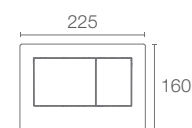

K-8857IN-M-CP

Faceplate in polished chrome

DROPLET