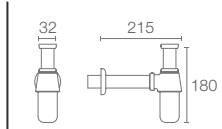

COMPLEMENTARY | K-1065000-CP

Grid drain with 66mm diameter for Delta vessel in polished chrome

GENERIC | K-75823IN-CP

Bottle trap in polished chrome

- French Gold AF
- Brushed Nickel BN
- Brushed Bronze BV
- Rose Gold RGD