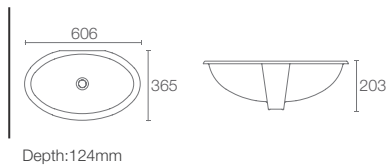

Undercounter basin in white

FOREFRONT™ | K-2949T-0