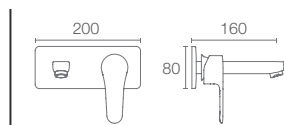

Wall-mount basin faucet trim in polished chrome

Must Order: Trim only, for use with valve K-5679IN-CP