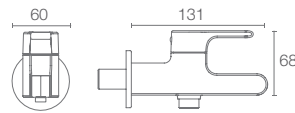

2-way bib tap in polished chrome

French Gold
AF