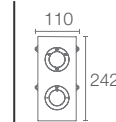

BEITOU™ | K-99869T-CP

Recessed thermostatic 2-way valve

Must Order: Valve only, for use with trim K-99865T-9-CP