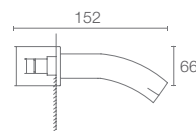

BATH SPOUTS

STANCE® | K-14795IN-CP

Wall-mount bath spout in polished chrome

Wall-mount bath spout without diverter in polished chrome

MEMOIRS™

K-11631IN-CP with diverter | K-29992IN-CP without diverter

Bath spout in polished chrome

Bath spout without diverter in polished chrome

Bath spout without diverter in polished chrome

STRAYT™

K-37344IN-CP without diverter | K-37343IN-CP with diverter

Bath spout in polished chrome

PARALLEL

K-23511IN-CP with diverter | K-23512IN-CP without diverter

Wall-mount bath spout in polished chrome

SINGULIER™

K-8160IN-CP with diverter | K-8161IN-CP without diverter

Wall-mount bath spout in polished chrome

Finishes available only in spout with driverter

Bath spout with diverter in polished chrome

* Please contact our technical representative for information on 'Must Order' list for all the above SKUs.