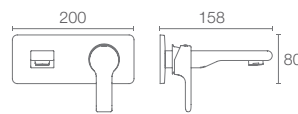

Wall-mount basin faucet trim in polished chrome

French Gold
AF

Must Order: Trim only, for use with valve K-5679IN-CP