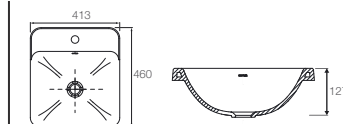

Self-rimming basin with single faucet hole in white

Depth: 173mm

Must Order: K-75823IN-CP and K-20746IN-0 bottle trap 350mm