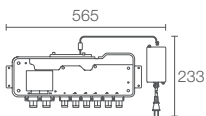

DTV+™
25' (7.62 m) Data
Cable K-97172-NA