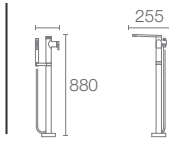

Floor mount bath tub filler with handshower in polished chrome

Must Order: Mounting base (97904T-NA)