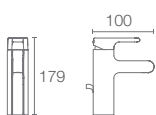

SINGULIER™

K-10860IN-4-CP
with drain

Single-control basin faucet in polished chrome

French Gold AF