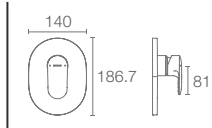

Must Order: Trim only, for use with valve K-5679IN-CP

KUMIN™ | K-99471IN-4FP-CP

Recessed shower only trim in polished chrome

Must Order: Trim only, for use with valve K-880IN-CP

KUMIN™ | K-99472IN-4FP-CP

Recessed bath and shower trim in polished chrome