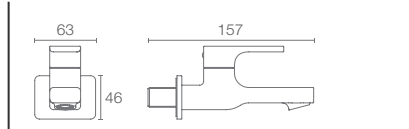

1-way bib tap in polished chrome

STRAYT™ | K-37342IN-4-CP