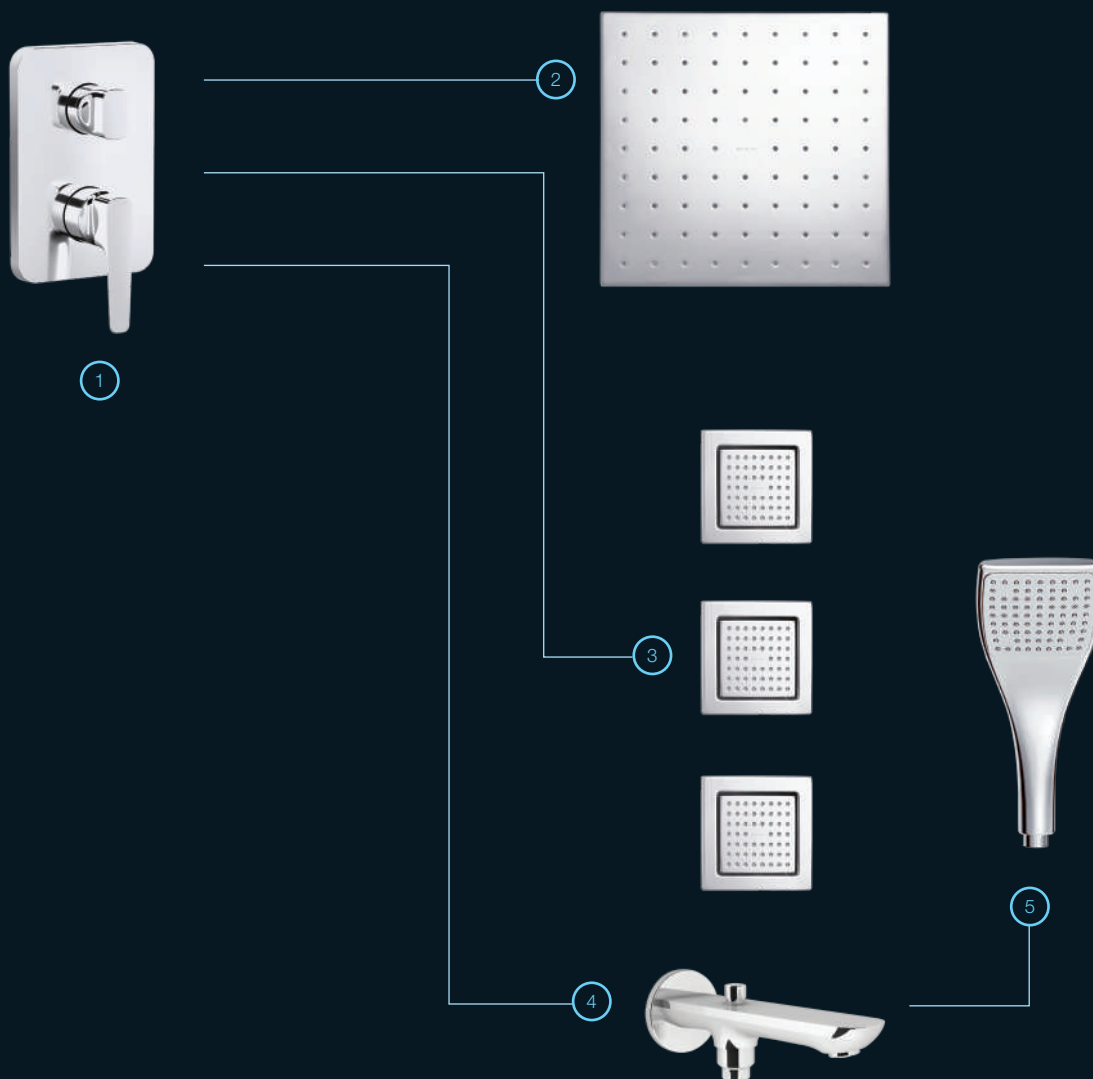

AQUA TURBO 360 | COMBO 1

1 | AQUA TURBO 360

K-77311IN-4FP-CP
Aleo+ Aqua Turbo 360 trim

2 | RAINFOREST™

K-73040T-CL-CP
254mm square ultrathin
Katalyst™ rain showerhead in
polished chrome

3 | WATER TILE™

K-8002IN-CP
54-nozzle body spray
with soothing spray in
polished chrome

4 | ALEO

K-20077IN-CP
Bath spout with diverter
in polished chrome

5 | EO

K-98445IN-CP
Single function large
handshower with hose
in polished chrome