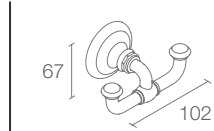

Hotelier towel shelf in polished chrome

* Please contact our technical representative for information on 'Must Order' list for all the above SKUs.

ARTIFACTS® | K-72572T-CP

Double robe hook in polished chrome