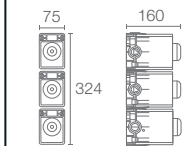

BEITOU™ | K-99871T-CP

Recessed thermostatic 4-way valve set

Must Order: Valve only, for use with trim K-99867T-9-CP