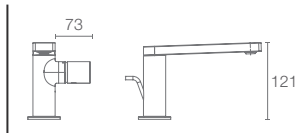

COMPOSED™ | K-73050IN-7-CP

Single-control basin faucet with pure handle in polished chrome