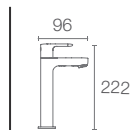

Tall pillar basin faucet with lever handle without drain in polished chrome

French Gold AF
Brushed Nickel BN