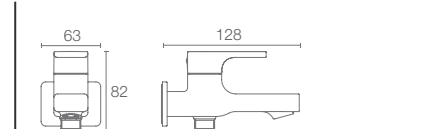

2-way bib tap in polished chrome

French Gold AF