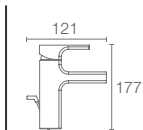

Finishes available only in faucet without drain

French Gold AF