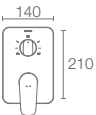

Must Order: Trim only, for use with valve K-99924IN-CP