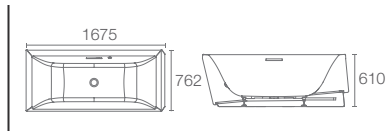

Rectangular freestanding acrylic BubbleMassage™ bath

Includes bath drain

Must Order: Bath drain in polished chrome (K-18355T-CP)

OVE™ | 1768IN-G58-0

Integrated acrylic BubbleMassage™ bath left hand installation