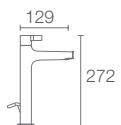

TAUT™

K-74029IN-4-CP

Tall pillar tap without drain in polished chrome