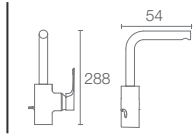

Tube spout kitchen faucet in polished chrome

ALEO™ | K-99176IN-4-CP