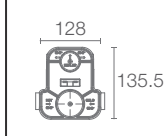

AUTOSENSE | K-20740IN-NA

Thermostatic recessed bath and shower 2-way valve