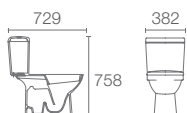

Two-piece toilet with Quiet-Close™ seat cover in white

S-trap 305mm
Must Order: Rubber spud outlet for toilets (K-1060831)

PATIO™ | K-3567IN-S-0

Two-piece toilet with Quiet-Close™ seat cover in white

S-trap 305mm
Must Order: Rubber spud outlet for toilets (K-1060831)