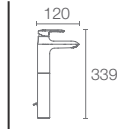

KUMIN™ | K-99452IN-4-CP

Pillar tap without drain in polished chrome