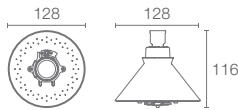

FLIPSIDE™ | K-5513IN-CP

Showerhead with shower arm in polished chrome

MOXIE™ | K-9245IN-CP

Showerhead with wireless speaker in polished chrome

Must Order: Shower arm with escutcheon (K-99054IN-CP)

MAGNA | K-36879IN-CP