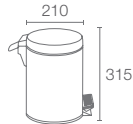

6L step can in stainless steel

COMPLEMENTARY | K-15247IN-CP