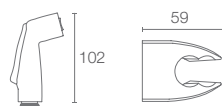

Brushed Nickel BN