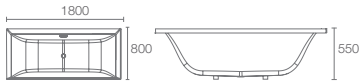

Must Order: Bath drain in polished chrome
K-17295T-CP