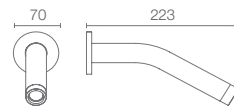

BATH SPOUTS

STANCE® | K-14795IN-CP

Wall-mount bath spout in polished chrome

Wall-mount bath spout without diverter in polished chrome

MEMOIRS™

K-11631IN-CP with diverter | K-29992IN-CP without diverter

Bath spout in polished chrome

Bath spout without diverter in polished chrome

Bath spout without diverter in polished chrome

K-37344IN-CP without diverter | K-37343IN-CP with diverter

Bath spout in polished chrome

PARALLEL

K-23511IN-CP with diverter | K-23512IN-CP without diverter

Wall-mount bath spout in polished chrome

SINGULIER™

K-8160IN-CP with diverter | K-8161IN-CP without diverter

Wall-mount bath spout in polished chrome

Finishes available only in spout with driverter

Bath spout with diverter in polished chrome

* Please contact our technical representative for information on 'Must Order' list for all the above SKUs.