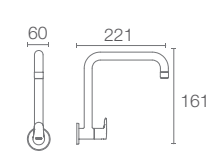

Wall-mount cold only kitchen faucet in polished chrome

TAUT™ | K-74054IN-4-CP