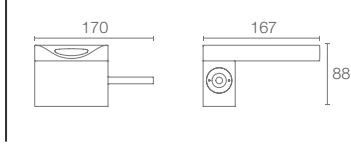

BEITOU™ | K-99856IN-4-CP

Single-handle basin faucet in polished chrome

BEITOU™ | K-99858IN-4-CP

Single-handle tall basin faucet in polished chrome

BEITOU™ | K-99876IN-4ND-CP

Single-handle wall-mount basin faucet in polished chrome