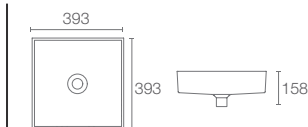

Depth: 128mm

NEW
MICA | K-90011T-0

Square vessel basin without faucet hole in white

Depth: 112mm

VEIL™ | K-77171IN-0

Vessel basin without faucet hole in white

Depth: 112mm

Must order: (K-24740IN-0) Ceramic Drain, W/O Overflow