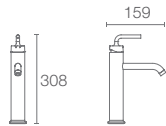

PURIST™ | K-14415IN-4ND-CP

Wall-mount basin faucet in polished chrome