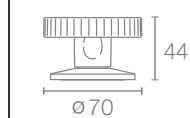

Industrial design handle in polished chrome

COMPONENTS™ | K-77990T-4-CP