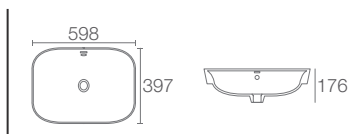

Depth: 130mm