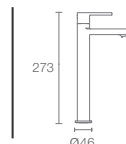

PARALLEL | K-23486IN-4ND-CP