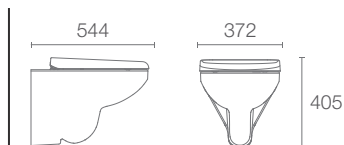

SPAN | K-29174IN-S-0

Wall-hung toilet with square wall-hung
seat cover in white

4/2L fusing