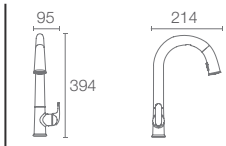

SOUS | K-10651IN-SD-CP