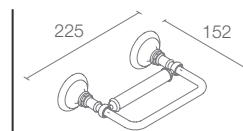

ARTIFACTS® | K-72573T-CP

Tissue holder in polished chrome