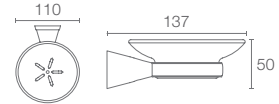

COMPLEMENTARY | K-5634IN-CP

Soap dish in polished chrome

French Gold AF