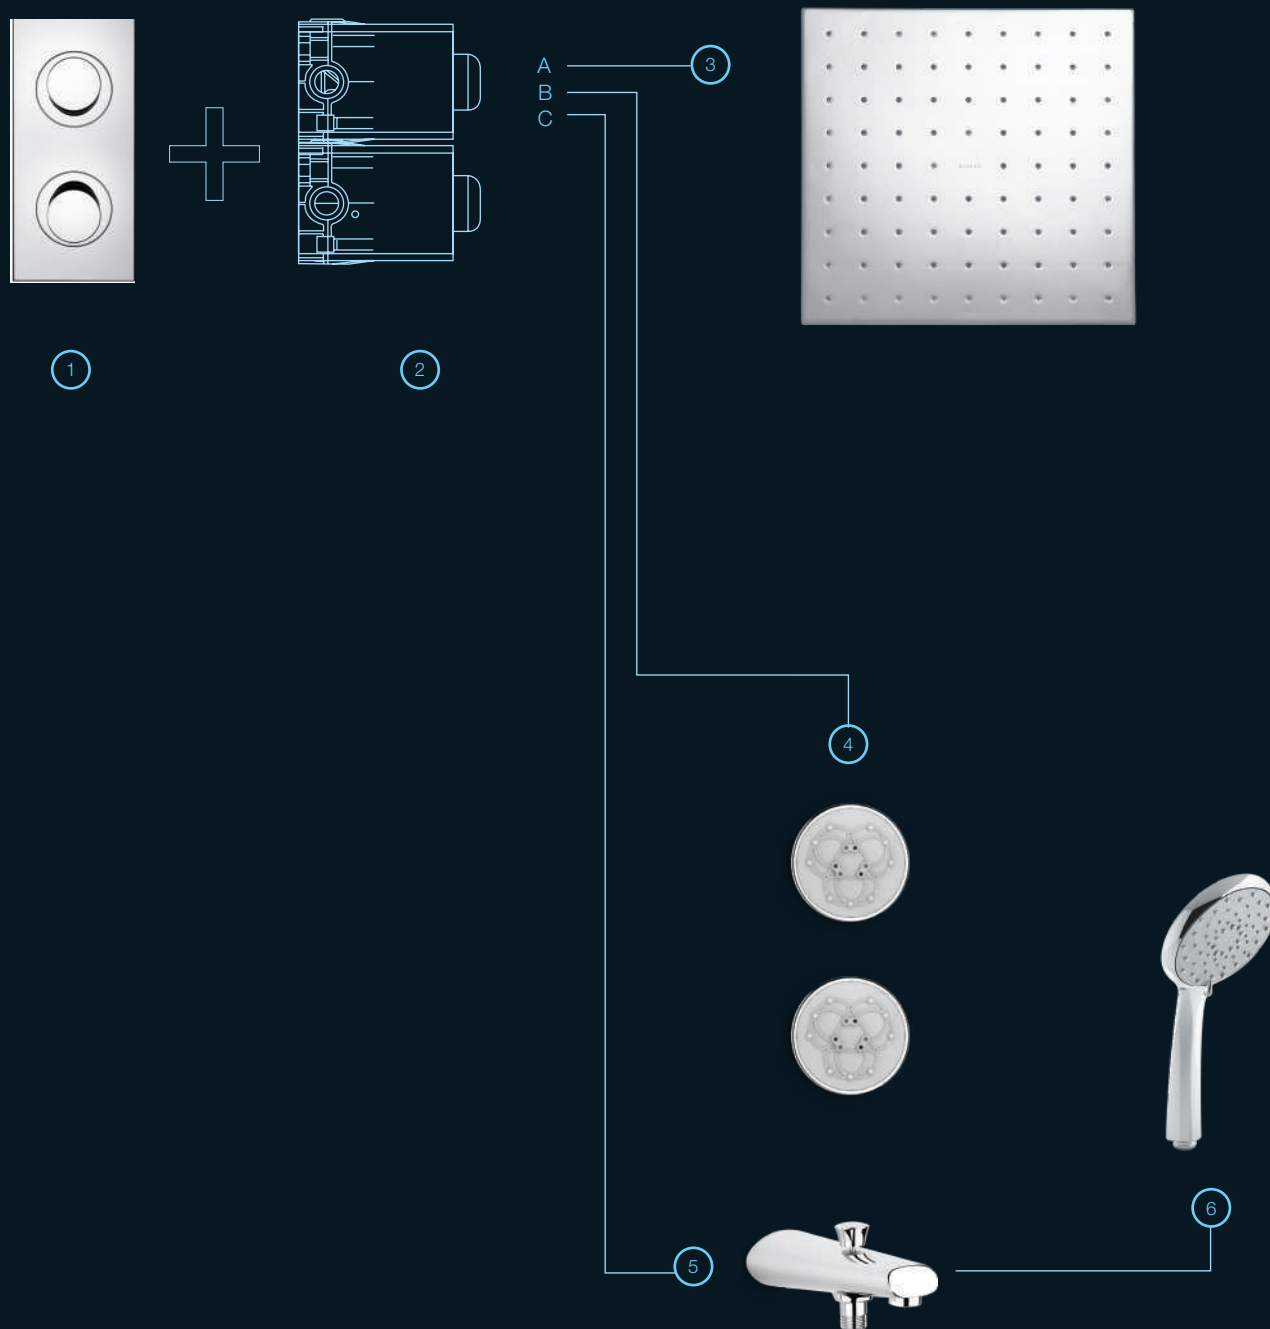

BEITOU™ | COMBO 4

SMALL RAINPANEL WITH BEITOU™ 3-WAY TRIM

1 | BEITOU™

K-99866T-9-CP
Beitou™ Hi-flow
3-way trim

2 | BEITOU™

K-99870T-CP
Hi-flow Thermostatic
3-outlet valve

3 | LOURE®

K-98275IN-CL-CP
Rainhead

4 | AWAKEN BODY SPRAY

K-97007T-CP
Round invigorating 3-way
body spray

5 | BATHSPOUT

K-10384IN-CP
Bath spout with diverter
in polished chrome

6 | AWAKEN HANDSHOWER

K-72421IN-CP
Organic multi-mode handshower with
hose in polished chrome