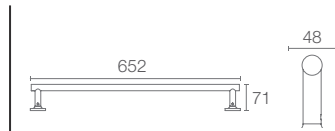

ARTIFACTS® | K-72573T-CP

Tissue holder in polished chrome

PURIST™

PURIST™ | K-14436-CP

610mm towel bar in polished chrome

French Gold
AF

PURIST™ | K-14441-CP

Towel ring in polished chrome