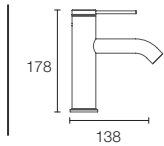

Single-control basin faucet with drain in polished chrome

COMPONENTS™ | K-77959T-4A-CP