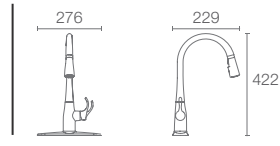

Pull-down kitchen faucet in polished chrome

MAZZ® | K-72511IN-SD-CP