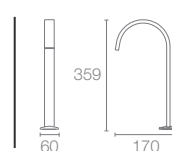

Tall ribbon design basin spout with click drain, without handle in polished chrome