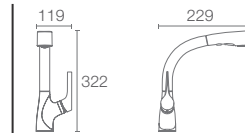

ELATE® | K-13963T-C4-CP

Kitchen sink faucet in polished chrome