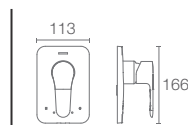

Recessed shower faucet trim with lever handle in polished chrome

Must Order: Trim only, for use with valve K-880IN-CP

French Gold AF
Brushed Nickel BN

French Gold AF