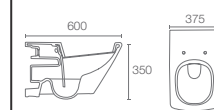

TERRACE™ | K-72986IN-S-00

Wall-hung toilet with Quiet-Close™ seat cover in white

P-trap 215mm

Must Order: Plastic outlet connector (K-1046327-S)

ESCALE™ | K-16817IN-SS-0

Wall-hung toilet with Quiet-Close™ slim seat cover in white