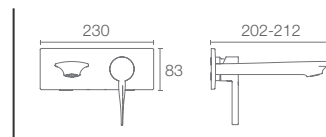

Wall-mount basin faucet in polished chrome

Valve included

STANCE® | K-9105IN-4-CP

Recessed bath and shower trim in polished chrome