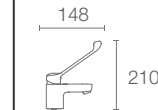

K-16024IN-4ND-CP without drain | K-E16024-4-CP with drain

Single-control faucet in polished chrome

STRAYT™ | K-72867IN-ND-CP