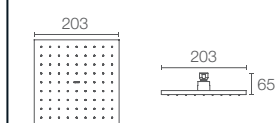

RAIN SHOWERHEAD

K-73038T-CL-CP

203mm square ultrathin rainhead in polished chrome

Must Order: Wall/ceiling-mount square shower arm in polished chrome (K-20138IN-CP/K-20137IN-CP)/ / Square arm 20137IN-CP/ 20138IN-CP