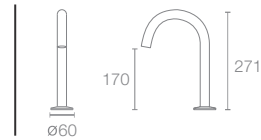

Tube design basin spout with click drain, without handle in polished chrome

COMPONENTS™ | K-77965T-CP