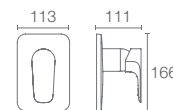

Recessed shower only trim in polished chrome

Must Order: Trim only, for use with valve K-880IN-CP