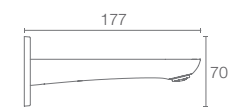

Bath spout without diverter in polished chrome

KUMIN™ | K-99468IN-CP