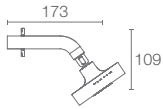

140mm single-function showerhead in polished chrome (with shower arm and flange)

FINIAL™ | K-16351IN-CP