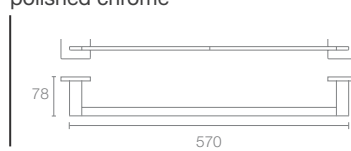

Towel shelf in polished chrome

COMPLEMENTARY | K-25065IN-CP

Square 610mm single towel bar in polished chrome

COMPLEMENTARY | K-25067IN-CP

Square towel ring in polished chrome

COMPLEMENTARY | K-25068IN-CP

Complementary square soap dish in polished chrome