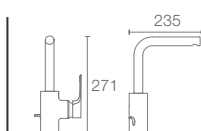

Pullout kitchen faucet in polished chrome

SINGULIER® | K-10877IN-4-CP