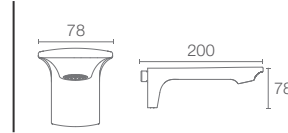

Wall-mount bath spout in polished chrome

STANCE® | K-14774IN-4-CP