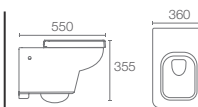

FOREFRONT™

K-72835IN-S-0 with Quiet-Close™

K-77017IN-0 with PureClean™

Wall-hung toilet with seat cover in white

P-trap 207mm

Must Order: Plastic outlet connector (K-1046327-S)