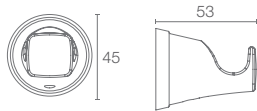

COMPLEMENTARY | K-5635IN-CP

Robe hook in polished chrome

French Gold AF