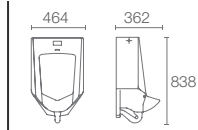

Must Order: Urinal sensor