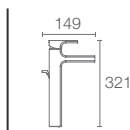

Finishes available only in faucet without drain

French Gold AF