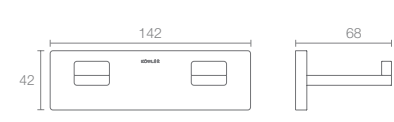

Square double robe hook in polished chrome

COMPLEMENTARY | K-25074IN-CP