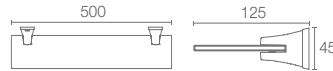

COMPLEMENTARY | K-5636IN-CP

Glass shelf in polished chrome

French Gold AF