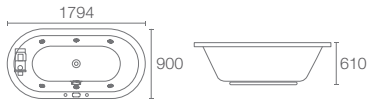

Must Order: Bath drain in polished chrome (K-17295T-CP)