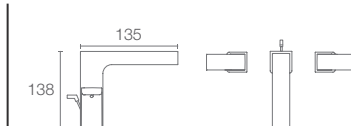

French Gold AF

STRAYT™

K-37334IN-4-CP

Tall pillar basin faucet in polished chrome

French Gold AF

STRAYT™

K-37331IN-4-CP

Dual-handle widespread basin faucet with drain in polished chrome