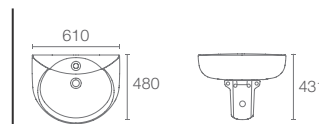

PANACHE™ | K-17656K-0

Half-pedestal basin with single faucet hole in white

Depth:165mm

STRUKTURA™ | K-20812IN-1-0

Half-pedestal basin with single faucet hole in white

Depth:133mm

FOLIO™ | K-11341IN-1-0

Half-pedestal basin with single faucet hole in white