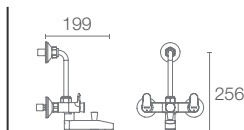

4-way bath and shower with diverter for handshower in polished chrome

JULY™ | K-98755IN-4-CP