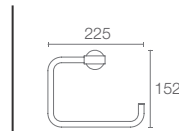

ARTIFACTS® | K-72573T-CP

Tissue holder in polished chrome

PURIST™

PURIST™ | K-14436-CP

610mm towel bar in polished chrome

French Gold
AF

PURIST™ | K-14441-CP

Towel ring in polished chrome