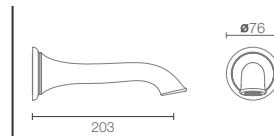

Flare design wall-mount bath spout in polished chrome

ARTIFACTS™ | K-76966T-4-CP