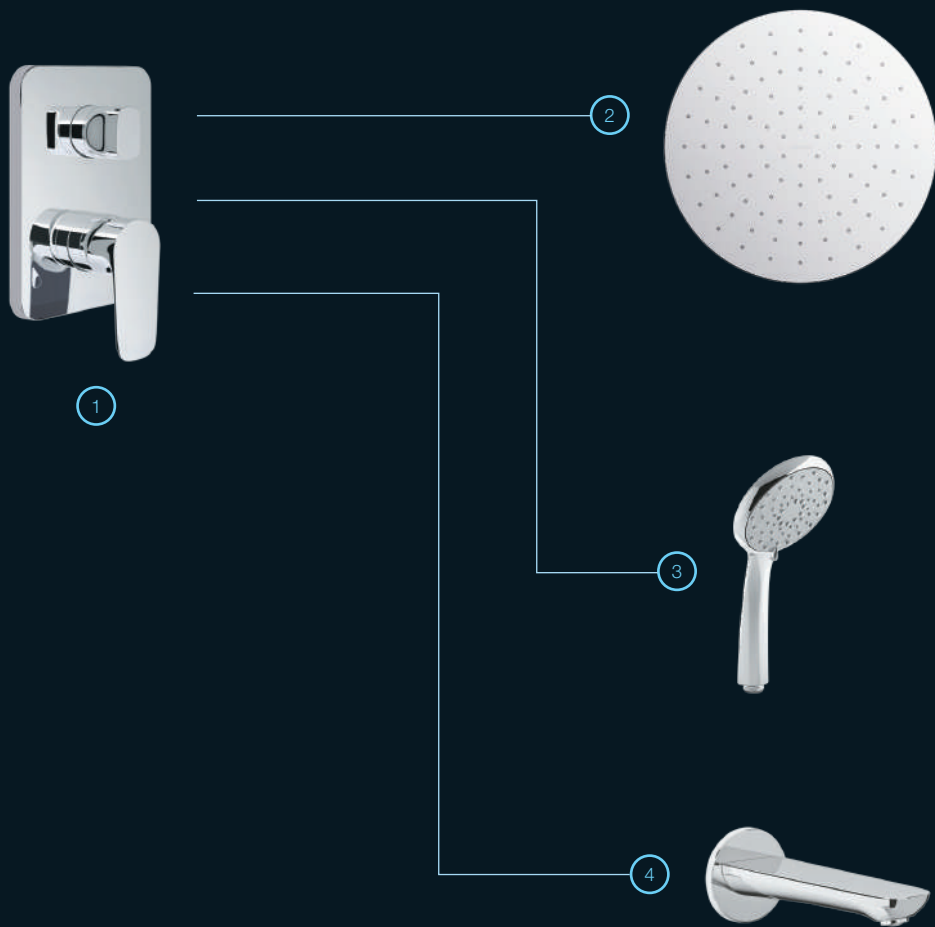

AQUA TURBO 360 | COMBO 2

1 | AQUA TURBO 360

K-77310IN-4FP-CP
Complementary square
trim in polished chrome

2 | RAIN SHOWERHEAD

K-73039T-CL-CP
254mm Round ultrathin
Katalyst™ rain showerhead
in polished chrome