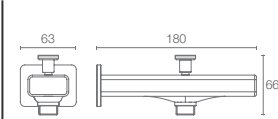

Bath spout with diverter in polished chrome

French Gold AF
Brushed Bronze BV
Brushed Nickel BN
Rose Gold RGD