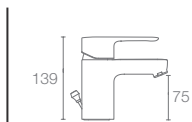

JULY™

K-29928IN-4-CP
with drain

Single-control basin faucet in polished chrome

Finishes available only in faucet without drain