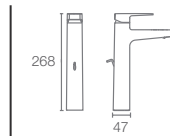

French Gold AF
Brushed Nickel BN

Finishes available only in faucet without drain