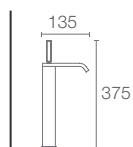

NEW

Tall basin faucet in polished chrome

LOURE® | K-10319IN-4-CP