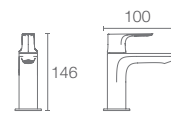

ALEO+™ | K-72337IN-4-CP

Tall basin faucet with drain in polished chrome

ALEO+™ | K-72337IN-4ND-CP

Tall basin faucet without drain in polished chrome

ALEO+™ | K-72326IN-4-CP

Single-control pillar basin faucet in polished chrome