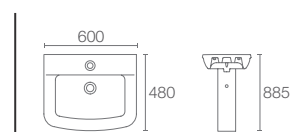

Pedestal basin with single faucet hole in white