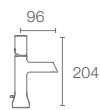

TOOBI™

K-8959IN-9-CP
with pop up drain

Single-control basin faucet in polished chrome