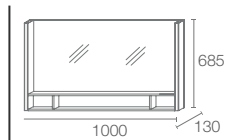

1000mm Mirror

Dimensions: 1000 x 130 x 685