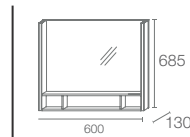

600mm Mirror

Dimensions: 600 x 130 x 685