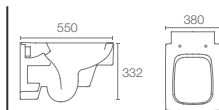

P-trap 215mm

Must Order: Plastic outlet connector (K-1046327-S)