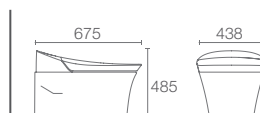

Wall-hung intelligent toilet with in-wall tank and Quiet-Close™ seat cover in white