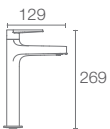

TAUT™

K-29581IN-4-CP

Pillar tap-flat handle in polished chrome

TAUT™

K-29582IN-4-CP

Tall pillar tap-flat handle in polished chrome

TAUT™

K-74026IN-4A-CP