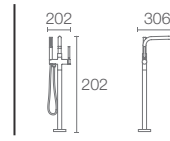

Must Order: Mounting base (K-97905T-NA)

French Gold AF

DECK MOUNTS

AVID™ | K-97360T-B4-CP

Deck-mount bath tub filler with handshower in polished chrome

COMPOSED™ | K-73081T-4-CP

Deck-mount bath tub filler with handshower in polished chrome