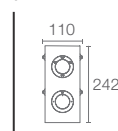

Recessed thermostatic 2-way trim in polished chrome