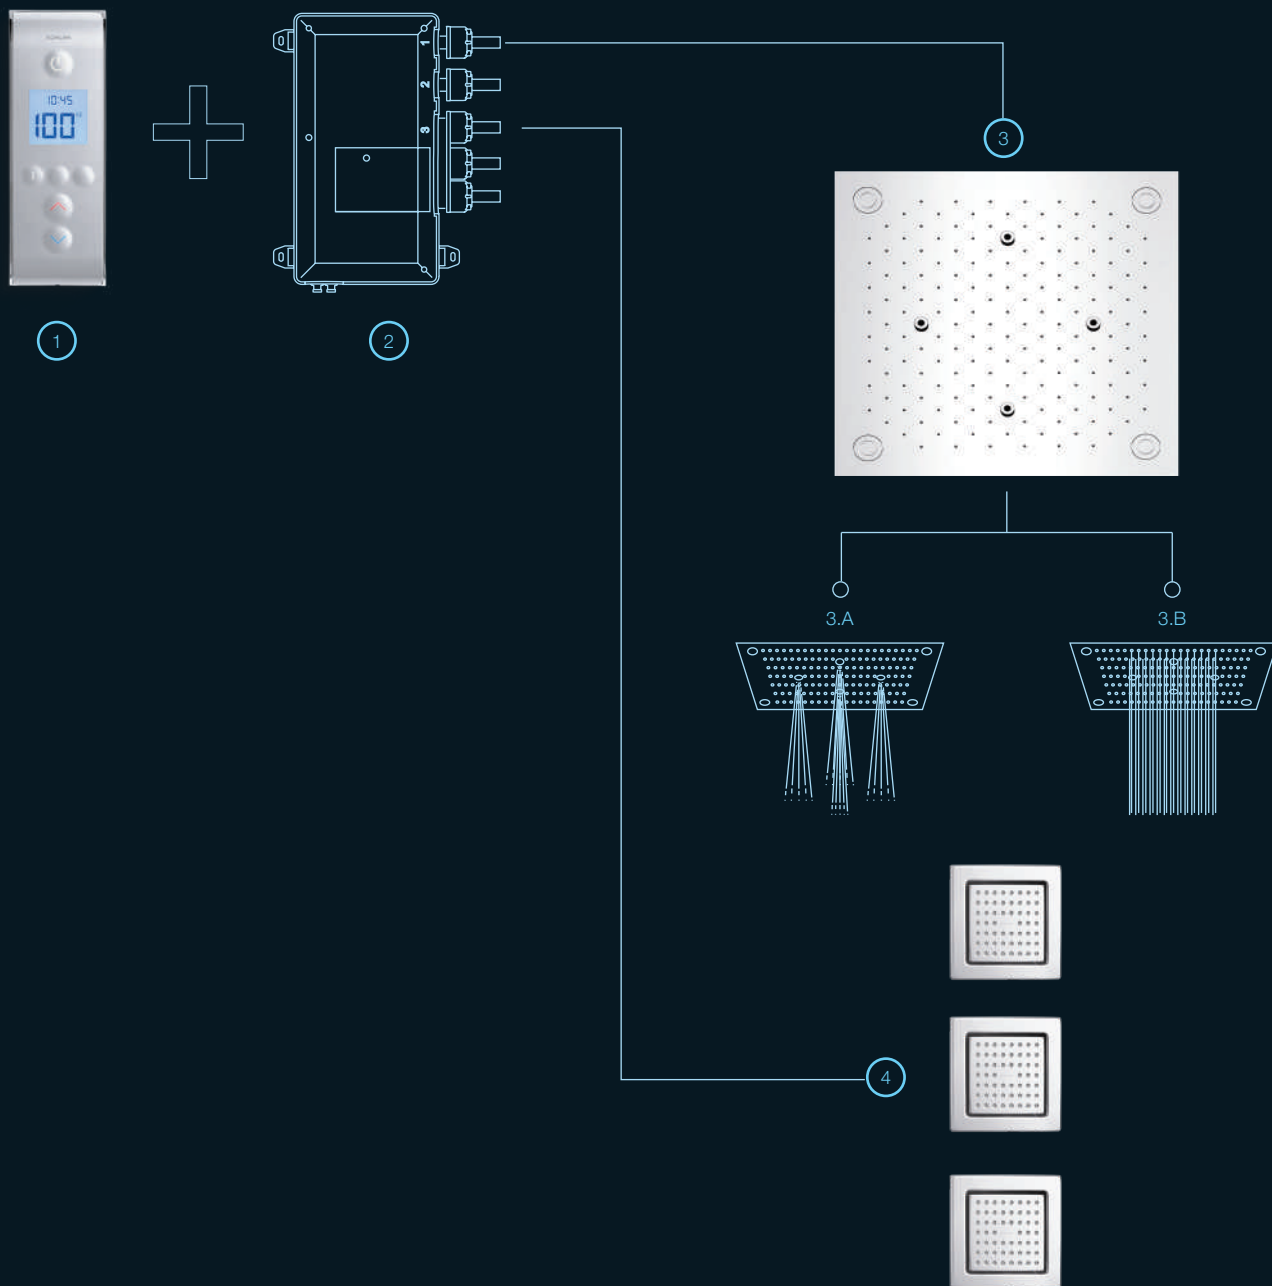

1 | DTV PROMPT®

K-558-1CP
Three-Outlet Digital
Interface in Satin Chrome

Must Order:
Digital Interface mounting bracket
(K-559-CP)

2 | DTV THREE PORT VALVE

K-557D-K-NA
Digital Thermostatic Valve

3 | LOURE®