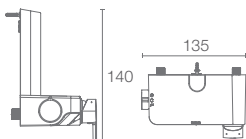

STORAGE SPACE

Toughened glass top ensures scratchless storage area

TOOBI™

K-75457IN-4-CP

Wall-mount exposed bath and shower
in polished chrome

* Please contact our technical representative for information on 'Must Order' list for all the above SKUs.