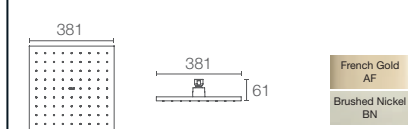

381mm ultra-thin square showerhead in polished chrome