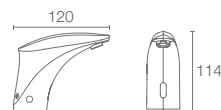

Cold-only basin faucet without drain in polished chrome

ELEVATION™ | K-11560IN-ND-CP