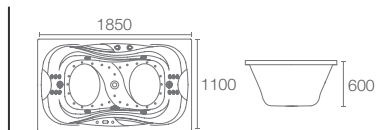

NECK MASSAGE

Unique dual action neck massage pillow offer both radiant heating and kneading function to relieve the muscles.

EVORA™ | K-18749X-W03-0

Drop-in acrylic whirlpool dual system and back massage (dual seater)