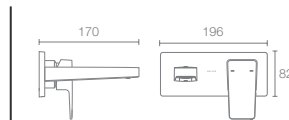

HONE

K-22540IN-4ND-CP

Wall-mount single-control basin faucet without drain in polished chrome

French Gold AF
Brushed Nickel BN

Must Order: Trim only, for use with valve K-5679IN-CP