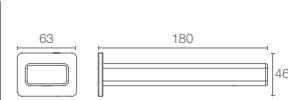

Bath spout without diverter in polished chrome

French Gold AF
Brushed Bronze BV
Brushed Nickel BN
Rose Gold RGD