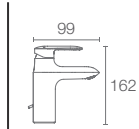

KUMIN™ | K-99448IN-4-CP with drain | K-99448IN-4ND-CP without drain

Single-control tall basin faucet in polished chrome