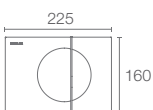

Brive+ wall-hung toilet with exposed tank with Quiet-Close™ Seat

FACEPLATES

NOTE™

K-75891IN-M-CP

Faceplate in polished chrome

GRAPH

K-20189IN-P-CP

Graph in-wall tank faceplate pneumatic in polished chrome