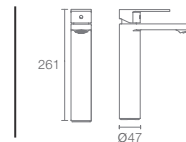

Single-control tall basin faucet with drain in polished chrome