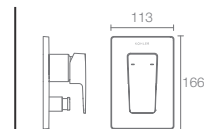

HONE

K-22541IN-4FP-CP

Recessed bath and shower trim in polished chrome

French Gold AF
Brushed Nickel BN

Must Order: Trim only, for use with valve K-882IN-CP