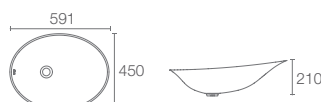

Depth: 128mm

NEW
MICA | K-90011T-0

Square vessel basin without faucet hole in white

Depth: 112mm

VEIL™ | K-77171IN-0

Vessel basin without faucet hole in white

Depth: 112mm

Must order: (K-24740IN-0) Ceramic Drain, W/O Overflow