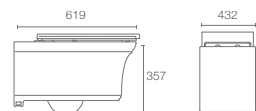

P-trap 205mm

Must Order: Plastic outlet connector (K-1046327-S)

Black
7

MEMOIRS™ | K-6918IN-S-0

Wall-hung toilet with Quiet-Close™ seat cover in white

P-trap 208mm

Must Order: Plastic outlet connector (K-1046327-S)