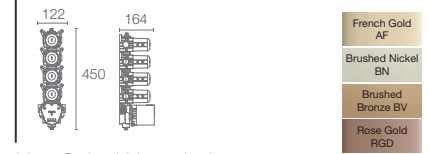

Must Order: Valve only, for use with trim K-77247IN-9-CP

BEITOU™ | K-99871T-CP

Recessed thermostatic 4-way valve set