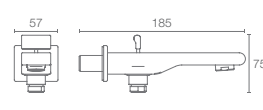

PARALLEL

K-23511IN-CP with diverter | K-23512IN-CP without diverter

Wall-mount bath spout in polished chrome

SINGULIER™

K-8160IN-CP with diverter | K-8161IN-CP without diverter

Wall-mount bath spout in polished chrome