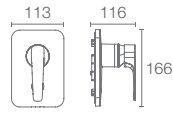

Must Order: Trim only, for use with valve K-880IN-CP

* Please contact our technical representative for information on 'Must Order' list for all the above SKUs.