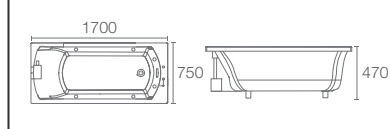

Includes grey pillow, Singulier bath filler and apron

EVOK™ | K-18348IN-G-0

Oval freestanding acrylic BubbleMassage™ bath includes bath drain

OVE™ | K-1709IN-G11P-0

BubbleMassage™ bath with left drain and orange pillow