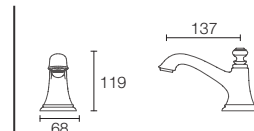

ARTIFACTS™ | K-72762T-9M-CP

Single handle basin faucet in polished chrome

ARTIFACTS™ | K-72758T-CP

Tea design widespread basin faucet in polished chrome

ARTIFACTS™ | K-72759T-CP

Bell design widespread basin faucet in polished chrome