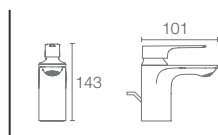

Single-control basin faucet with drain in polished chrome

ALEO+™ | K-72312IN-4ND-CP