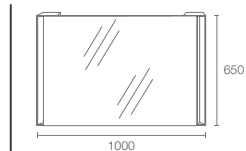

MIRROR | K-23260IN-NA

600mm Mirror

Dimensions: 600 x 130 x 685

REVE™ COLLECTION

MIRROR | K-23268IN-NA

1000mm Mirror

Dimensions: 1000 x 650

ESCALE™ COLLECTION