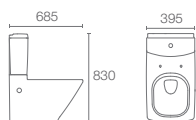

Must Order:
Cario pipe for P-trap configuration 185mm (K-1036901); Cario+Vario pipe for S-trap configuration (K-1036901+K-1036902)