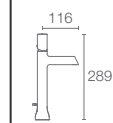

TOOBI™

K-7329IN-9ND-CP
without drain

Single-control tall basin faucet in polished chrome