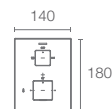

Geometric thermostatic recessed bath and shower square trim