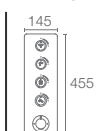

Must Order: Trim only, for use with valve K-77236IN-CP