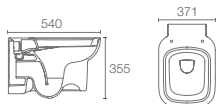

REPLAY

K-99992IN-0
with PureClean™

K-6098IN-S-0
with Quiet-Close™

Wall-hung toilet with seat cover in white