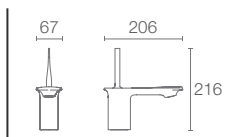

Single-control basin faucet in polished chrome

STANCE® | K-14761IN-4ND-CP