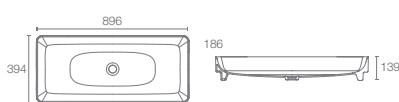

LEAF™ | K-2530IN-XBV-0

Vessel basin without faucet hole in white

Depth: 87mm

FOREFRONT™ | K-75375IN-0

900mm without deck

Depth: 114mm

Must Order: K-75823IN-CP bottle trap 350mm

REVE™ | K-4819IN-XBV-0