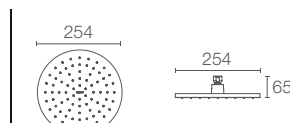

RAIN SHOWERHEAD

K-73198IN-CP

203mm round Katalyst™ rainhead in polished chrome

Must Order: Wall/ceiling-mount shower arm in polished chrome (K-16346IN-CP/K-16347IN-CP/K-11623IN-CP)