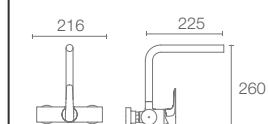

Wall-mount kitchen mixer in polished chrome

ALEO™ | K-20592IN-4-CP