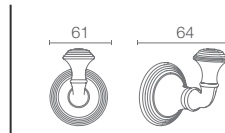

Robe hook in polished chrome