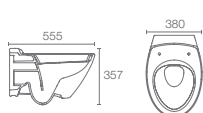

P-trap 245mm

Must Order: Plastic outlet connector (K-1046327-S)