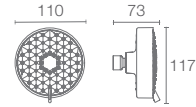

AWAKEN™ | K-72419IN-CP

Geometric multi-mode showerhead with shower arm in polished chrome

NATEO™ | K-7389IN-CP

Four-function showerhead in polished chrome (with shower arm and flange)

RAIN DUET™ | K-75924IN-CP