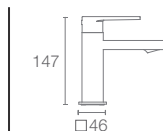

PARALLEL | K-23483IN-4-CP

Tall pillar basin faucet in polished chrome