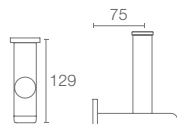

AID™ | K-97498T-CP

Towel ring in polished chrome

AID™ | K-97499T-CP

Robe hook in polished chrome

AID™ | K-97500T-CP

Double robe hook in polished chrome

AID™ | K-97502T-CP

Tissue holder in polished chrome