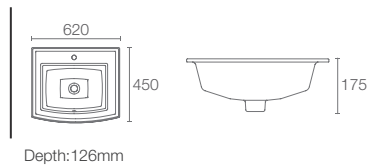

Undercounter basin in white

LADENA™ | K-2215IN-0