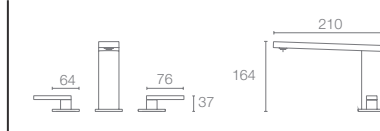

Must Order: Mounting base (K-97905T-NA)

French Gold AF

DECK MOUNTS

AVID™ | K-97360T-B4-CP

Deck-mount bath tub filler with handshower in polished chrome

COMPOSED™ | K-73081T-4-CP

Deck-mount bath tub filler with handshower in polished chrome