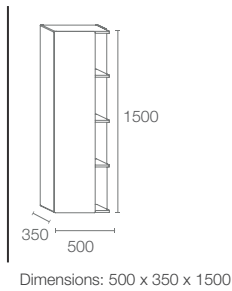

SIDE CABINET | K-20272IN-L-0
Tall unit in gloss white (Left hinged door)

Dimensions: 500 x 350 x 1500