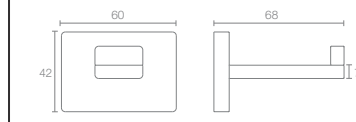

Square single robe hook in polished chrome

COMPLEMENTARY | K-25073IN-CP