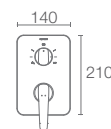

Must Order: Trim only, for use with valve K-99924IN-CP