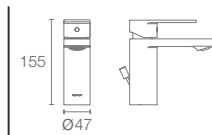

Single-control basin faucet without drain in polished chrome

PARALLEL | K-23475IN-4-CP