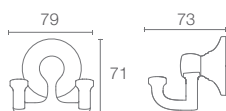

MISTOS™ | K-37050T-BN

457mm towel bar in brushed nickel

BANCROFT®

BANCROFT® | K-11415-BV

Tissue holder in brushed bronze

BANCROFT® | K-11414-BV

Single robe hook in brushed bronze

BANCROFT® | K-11411-BV