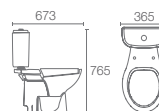

S-trap 205mm
Must Order: Rubber spud outlet for toilets (K-1060831)