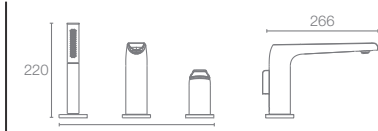

Must Order: Mounting base (K-97905T-NA)

French Gold AF

DECK MOUNTS

AVID™ | K-97360T-B4-CP

Deck-mount bath tub filler with handshower in polished chrome

COMPOSED™ | K-73081T-4-CP

Deck-mount bath tub filler with handshower in polished chrome