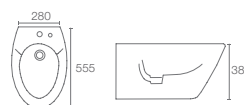

Manual bidet seat (Oval)

Compatible toilets

- K-97318IN-0 Brive Plus™ wall-hung toilet
- K-63011IN-0 Odeon™ wall-hung toilet
- K-97319IN-0 Patio™ wall-hung toilet
- K-63211IN-0 Presquile™ wall-hung toilet
- K-24737IN-0 Panache™ two-piece toilet
- K-63021IN-0 Odeon™ wall-hung with exposed tank

BIDET

Wall-hung bidet in white

HEALTH SPRAYS

Accent health sprays with metal hose and holder in polished chrome

French Gold AF

Health faucet with metal hose and holder

Health faucet in polished chrome

Deco health sprays with metal hose and holder in polished chrome

Brushed Nickel BN

Health faucet with hose and bracket in polished chrome

Brushed Bronze BV

Basic health sprays with metal hose and holder in polished chrome

French Gold AF
Rose Gold RGD