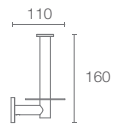

Tissue holder in rose gold

STILLNESS | K-14463T-RGD