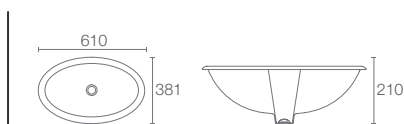

Self-rimming basin with three faucet hole in white

Depth: 173mm

ARCHER™ | K-2356-1-0

Self-rimming basin with single faucet hole in white

Depth: 102mm

VINTAGE™ | K-2220X-0

Self-rimming basin without single faucet hole in white