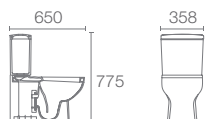

S-trap 90/190mm | P-trap 185mm
Must Order: Cario pipe for P-trap 185mm (K-1036901); S-trap 90mm (K-1036901+ K-1036902); S-trap 190mm (K-1036902)