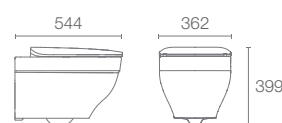

TRACE™ | K-20217IN-S-0

Trace rimless wall-hung with Quiet-Close™ slim seat in white

4/2L fusing