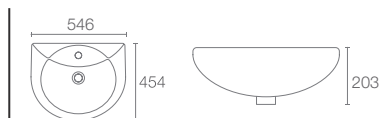

Semi-recessed basin with single faucet hole in white

Depth: 155mm