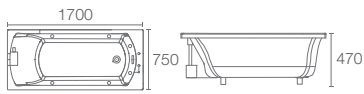

Must Order: Bath drain in polished chrome (K-17295T-CP)