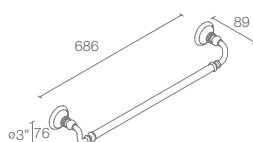

AID™ | K-97503T-CP

Tissue holder with cover in polished chrome

ARTIFACTS®

ARTIFACTS® | K-72571T-CP

Towel ring in polished chrome

ARTIFACTS® | K-72568T-CP

Towel bar in polished chrome

ARTIFACTS® | K-72575T-CP