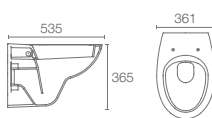

K-6301IN-0
with PureClean™

Wall-hung toilet with seat cover in white

P-trap 225mm

Must Order: Plastic outlet connector
(K-1046327-S)

PATIO™

K-18131IN-S-0
with Quiet-Close™

K-97319IN-0
with PureClean™

Wall-hung toilet with seat cover in white