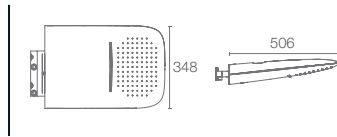

BEITOU™ | K-72830T-L-CP

Wall-mount showerhead in polished chrome

AIRFOIL™ | K-37269T-CP

Multifunction wall-mount shower head in polished chrome

LOURE® | K-98275IN-CL-CP

431mm Katalyst™ air showerhead in polished chrome