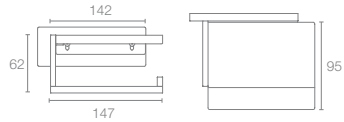

Square tissue holder with cover in polished chrome

COMPLEMENTARY | K-25072IN-CP