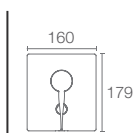

Recessed bath and shower trim in polished chrome

Must Order: Trim only, for use with valve K-882IN-CP