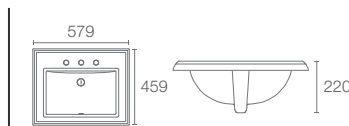

Self-rimming basin with three faucet hole in white

Depth: 173mm