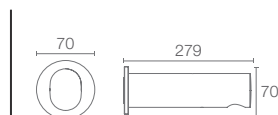

HONE

K-22542IN-4FP-CP

Recessed shower only trim in polished chrome

Must Order: Trim only, for use with valve K-880IN-CP

HONE

K-22543IN-CP
without diverter

K-22544IN-CP
with diverter

Bath spout in polished chrome