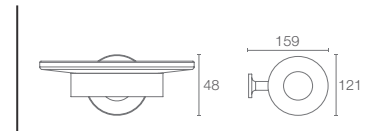

PURIST™ | K-14445-CP

610mm towel bar in polished chrome

French Gold
AF