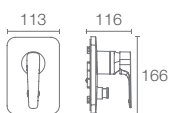

Aqua turbo 360 trim in polished chrome

Must Order: Trim only, for use with valve K-99924IN-CP

ALEO+™ | K-72328IN-4FP-CP

Recessed bath and shower trim in polished chrome

Must Order: Trim only, for use with valve K-882IN-CP