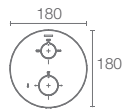

Organic thermostatic recessed bath and shower round trim

Must Order: Trim only, for use with valve 20740IN-NA