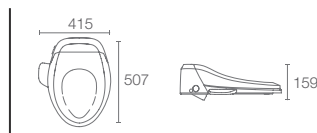

Electronic seat cover with bidet functionality