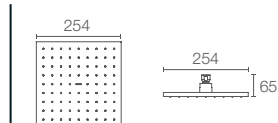

RAIN SHOWERHEAD | K-73199IN-CP

203mm square Katalyst™ rainhead in polished chrome