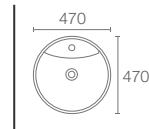

Vessel basin without faucet hole in white

Depth: 152mm

NEW
CHALICE™ | K-29024IN-1-0

Round basin with single faucet hole in white

Depth: 117mm

Must Order: K-75823IN-CP and K-20746IN-0 bottle trap 350mm and grid drain