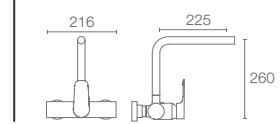

Wall-mount kitchen mixer in polished chrome