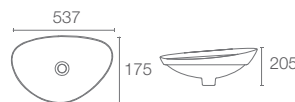

Must order: (K-7124-A-CP) Clicker Drain