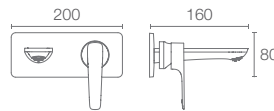

Must Order: Trim only, for use with valve K-5679IN-CP