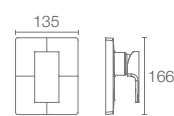

Recessed shower only trim, 40mm valve in polished chrome

Must Order: Trim only, for use with valve K-880IN-CP