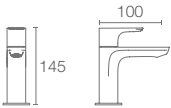

ALEO™ | K-20070IN-4-CP

Tall pillar tap in polished chrome