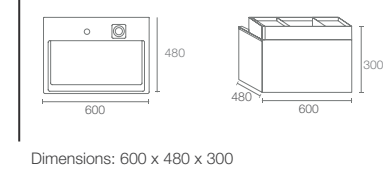

Dimensions: 600 x 480 x 300