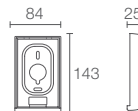

Polished Nickel
SN