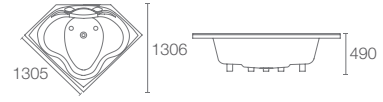

Must Order: Bath drain in polished chrome (K-17295T-CP)