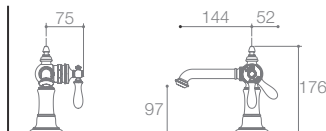

Single handle basin faucet in polished chrome

ARTIFACTS™ | K-72758T-CP