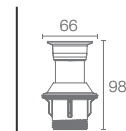

Grid drain without overflow hole in polished chrome

COMPLEMENTARY | K-20746IN-CP