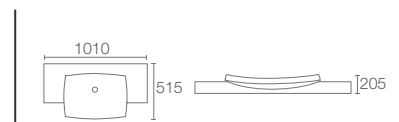

Vanity top with single faucet hole in white