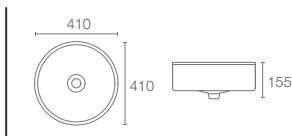

Depth: 108mm