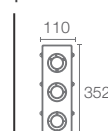

Recessed thermostatic 4-way trim in polished chrome

Must Order: Trim only, for use with valve 99871T-CP