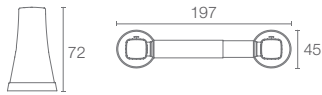

COMPLEMENTARY | K-5632IN-CP

Tissue holder in polished chrome

French Gold AF