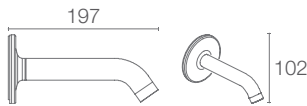

PURIST™

Purist™ faucets combine the strength of simple, architectural forms with sensual design lines and careful detailing for inviting visual appeal.

Single-control basin faucet with drain in polished chrome

Single-control tall basin faucet in polished chrome

PURIST™ | K-14415IN-4ND-CP

Wall-mount basin faucet in polished chrome

Valve included

Recessed bath and shower faucet trim with lever handle and diverter button in polished chrome

Must Order: Trim only, for use with valve K-882IN-CP

PURIST™ | K-14426IN-CP

Bath spout without diverter in polished chrome

FINIAL™ TRADITIONAL

With their graceful curved lines and classical silhouettes, Finial™ Traditional faucets match an assortment of bathroom styles.

Widespread basin faucet with lever handles and pop-up drain in polished chrome

* Please contact our technical representative for information on 'Must Order' list for all the above SKUs.