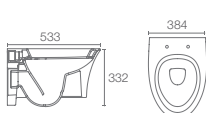

VEIL™ | K-75708IN-0

Wall-hung toilet with Quiet-Close™ seat cover in white

P-trap 225mm

Must Order: Plastic outlet connector (K-1046327-S)