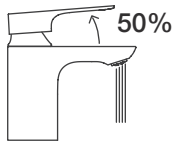

FAUCET TECHNOLOGY

CLICK-50™ TECHNOLOGY

CLICK-50™ SAVES 50% WATER THROUGH AN INTERMEDIATE STOP IN THE FAUCET LEVER**.

KOHLER® Click-50™ technology has an intermediate stop built into several of our faucet levers for a 50% water saving. This expertly designed technology offers consumers the opportunity to utilize the faucet in two modes:

INTERMEDIATE MODE

Provides sufficient flow for a large number of routine washing which includes brushing your teeth and hands.