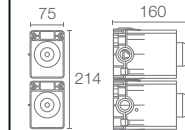

BEITOU™ | K-99870T-CP

Recessed thermostatic 3-way valve set

Must Order: Valve only, for use with trim K-99866T-9-CP