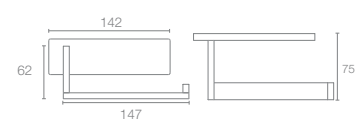

Square tissue holder without cover in polished chrome

COMPLEMENTARY | K-25071IN-CP